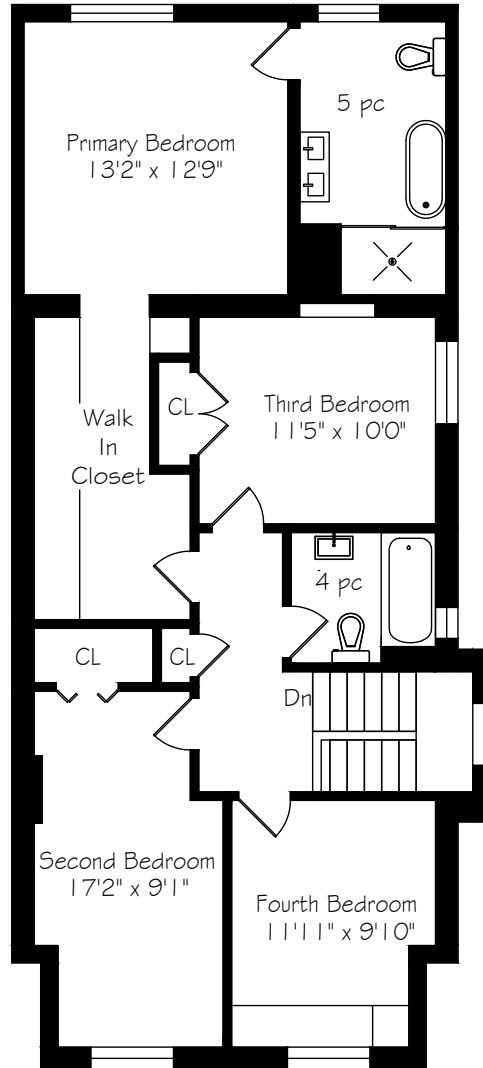

HEAPS ESTRIN

REAL ESTATE TEAM

302 Beresford Avenue

Main Floor
1105 Square Feet

Measurements and Calculations are approximate
To be used as guidelines only

Second Floor
1092 Square Feet

Measurements and Calculations are approximate
To be used as guidelines only

Lower Level
977 Square Feet

Measurements and Calculations are approximate
To be used as guidelines only