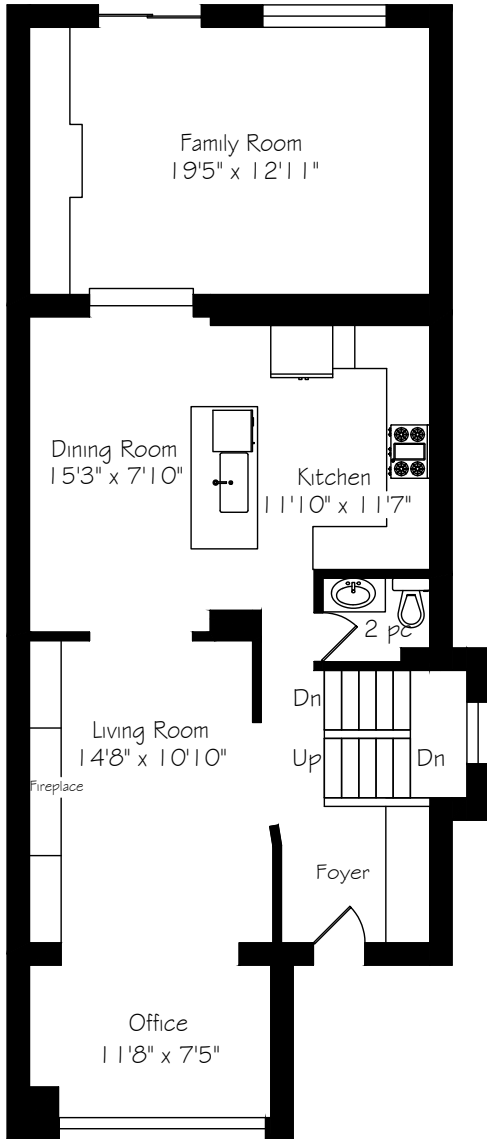

HEAPS ESTRIN

REAL ESTATE TEAM

302 Beresford Avenue

Main Floor
1105 Square Feet

Measurements and Calculations are approximate
To be used as guidelines only

Second Floor
1092 Square Feet

Measurements and Calculations are approximate
To be used as guidelines only

Lower Level
977 Square Feet

Measurements and Calculations are approximate
To be used as guidelines only