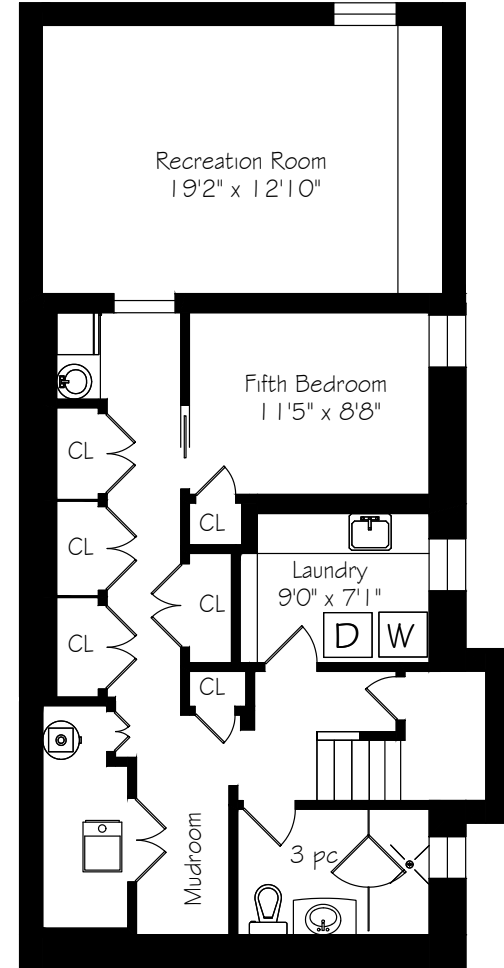

HEAPS ESTRIN

REAL ESTATE TEAM

302 Beresford Avenue

Main Floor
1105 Square Feet

Measurements and Calculations are approximate
To be used as guidelines only

Second Floor
1092 Square Feet

Measurements and Calculations are approximate
To be used as guidelines only

Lower Level
977 Square Feet

Measurements and Calculations are approximate
To be used as guidelines only