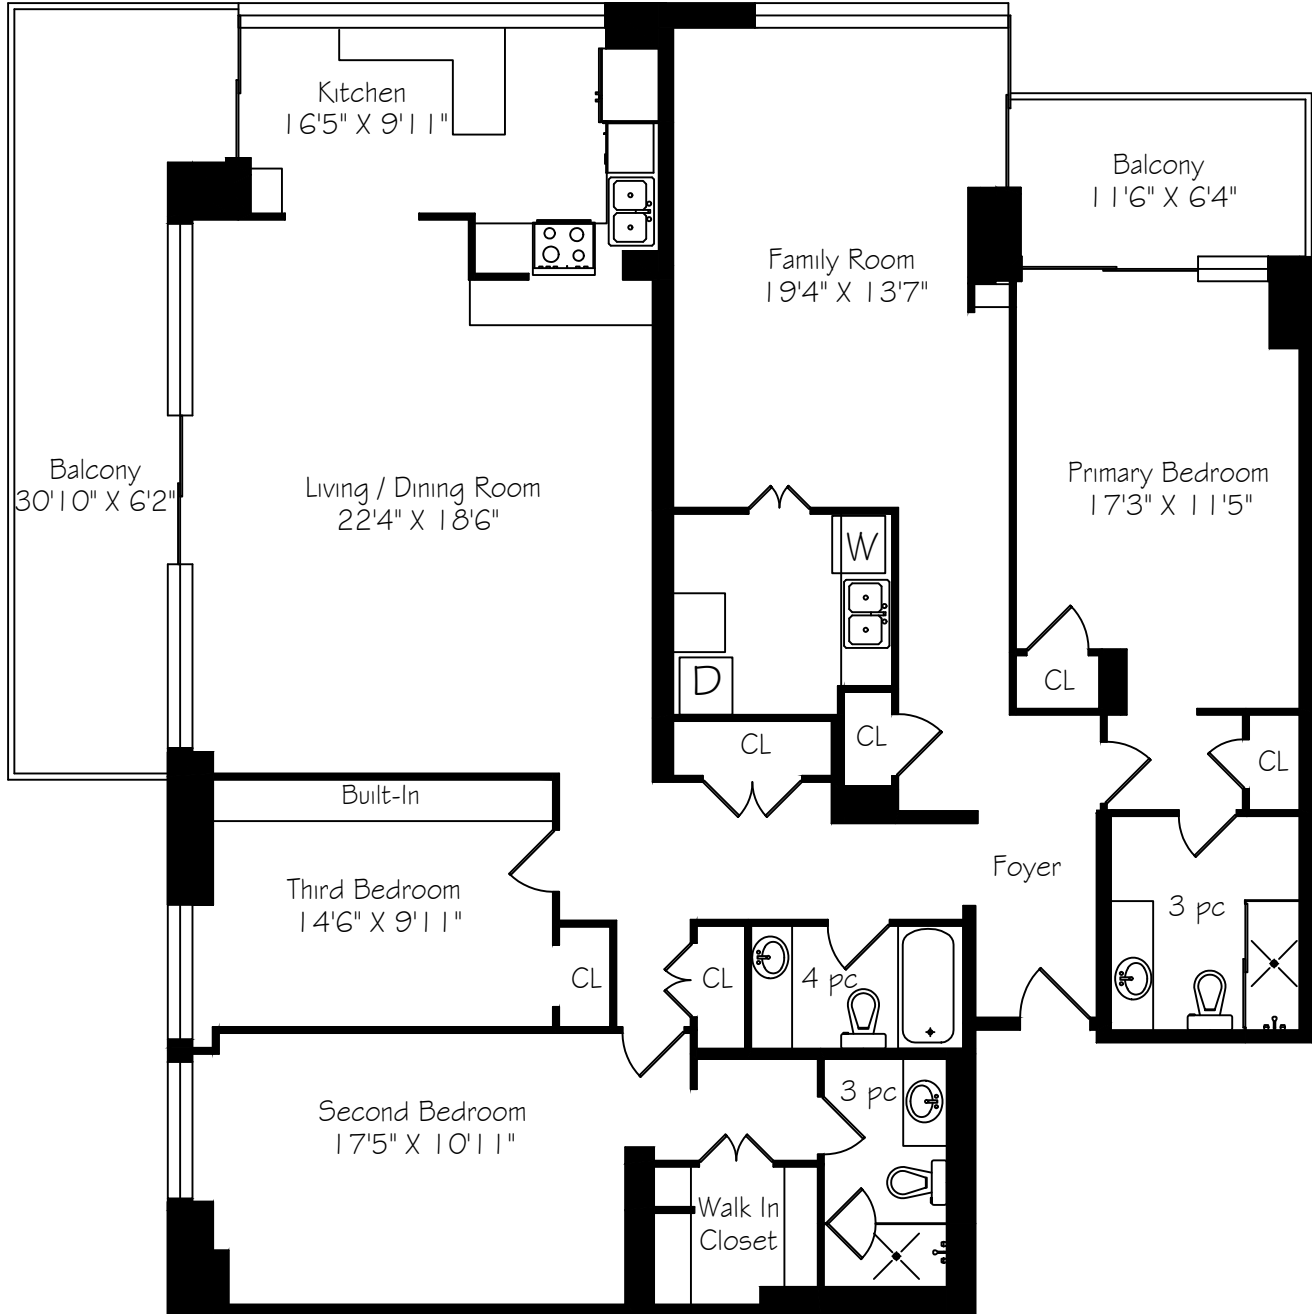

63 St Clair Avenue West, Suite 907/908

Suite 907/908
2140 Square Feet

Measurements and Calculations are approximate
 To be used as guidelines only