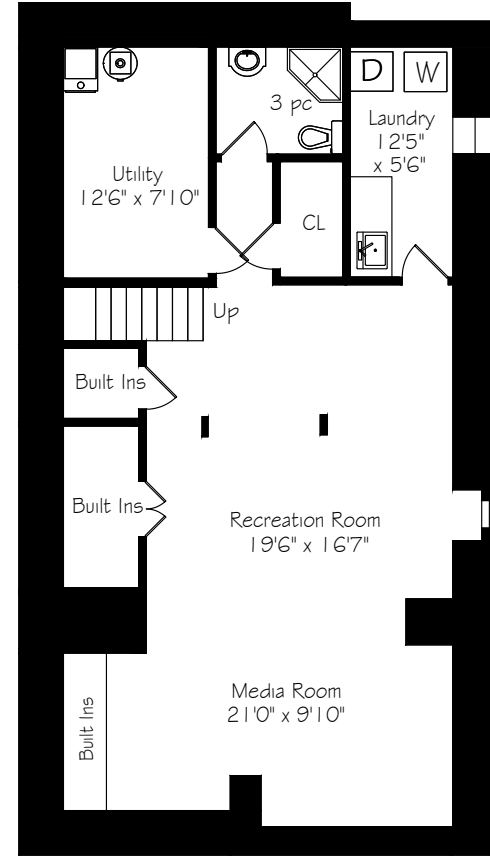

HEAPS ESTRIN

REAL ESTATE TEAM

28 Glenrose Avenue

Main Floor
1448 Square Feet

Measurements and Calculations are approximate
To be used as guidelines only

Second Floor
1098 Square Feet

Measurements and Calculations are approximate
To be used as guidelines only

Third Floor
510 Square Feet

Measurements and Calculations are approximate
To be used as guidelines only

Lower Level
1220 Square Feet

Measurements and Calculations are approximate
To be used as guidelines only