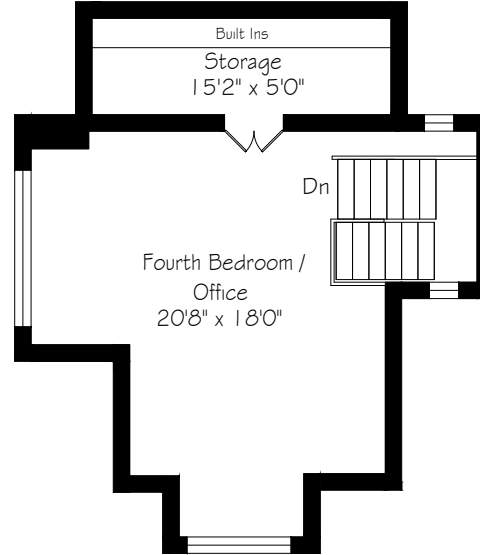

HEAPS ESTRIN

REAL ESTATE TEAM

28 Glenrose Avenue

Main Floor
1448 Square Feet

Measurements and Calculations are approximate
To be used as guidelines only

Second Floor
1098 Square Feet

Measurements and Calculations are approximate
To be used as guidelines only

Third Floor
510 Square Feet

Measurements and Calculations are approximate
To be used as guidelines only

Lower Level
1220 Square Feet

Measurements and Calculations are approximate
To be used as guidelines only