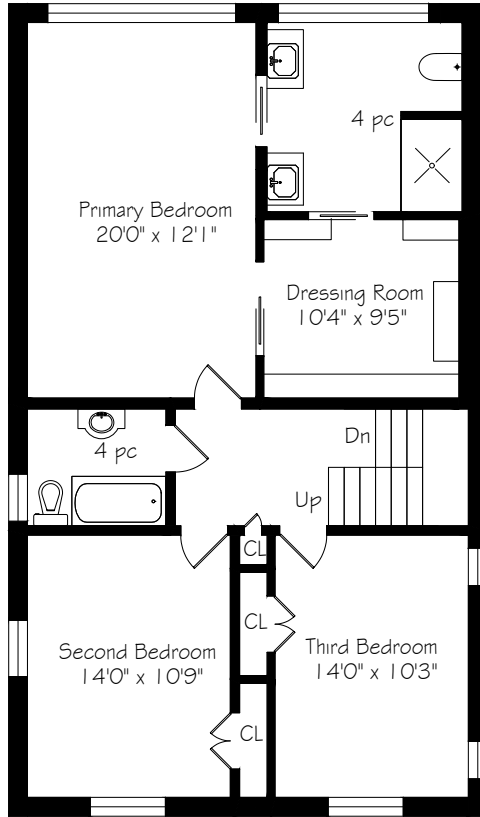

HEAPS ESTRIN

REAL ESTATE TEAM

28 Glenrose Avenue

Main Floor
1448 Square Feet

Measurements and Calculations are approximate
To be used as guidelines only

Second Floor
1098 Square Feet

Measurements and Calculations are approximate
To be used as guidelines only

Third Floor
510 Square Feet

Measurements and Calculations are approximate
To be used as guidelines only

Lower Level
1220 Square Feet

Measurements and Calculations are approximate
To be used as guidelines only