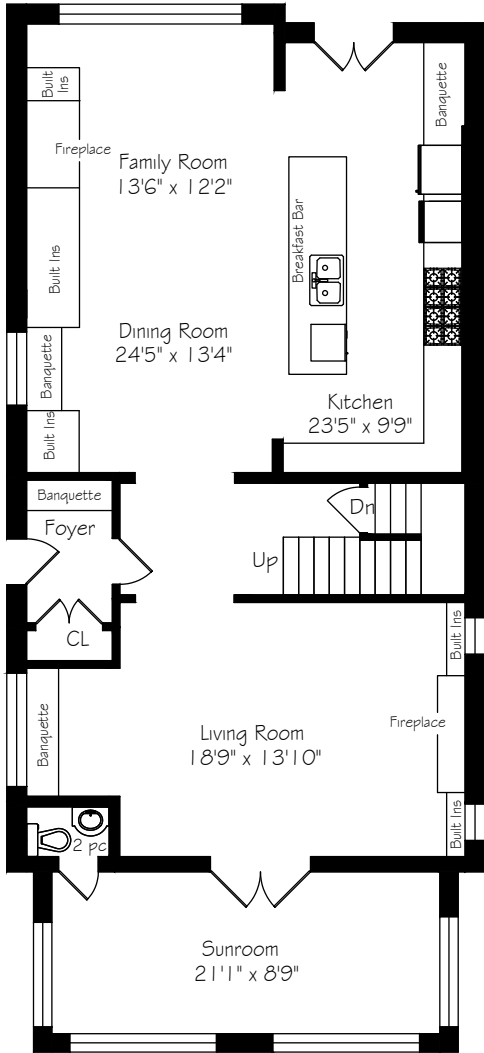

HEAPS ESTRIN

REAL ESTATE TEAM

28 Glenrose Avenue

Main Floor
1448 Square Feet

Measurements and Calculations are approximate
To be used as guidelines only

Second Floor
1098 Square Feet

Measurements and Calculations are approximate
To be used as guidelines only

Third Floor
510 Square Feet

Measurements and Calculations are approximate
To be used as guidelines only

Lower Level
1220 Square Feet

Measurements and Calculations are approximate
To be used as guidelines only