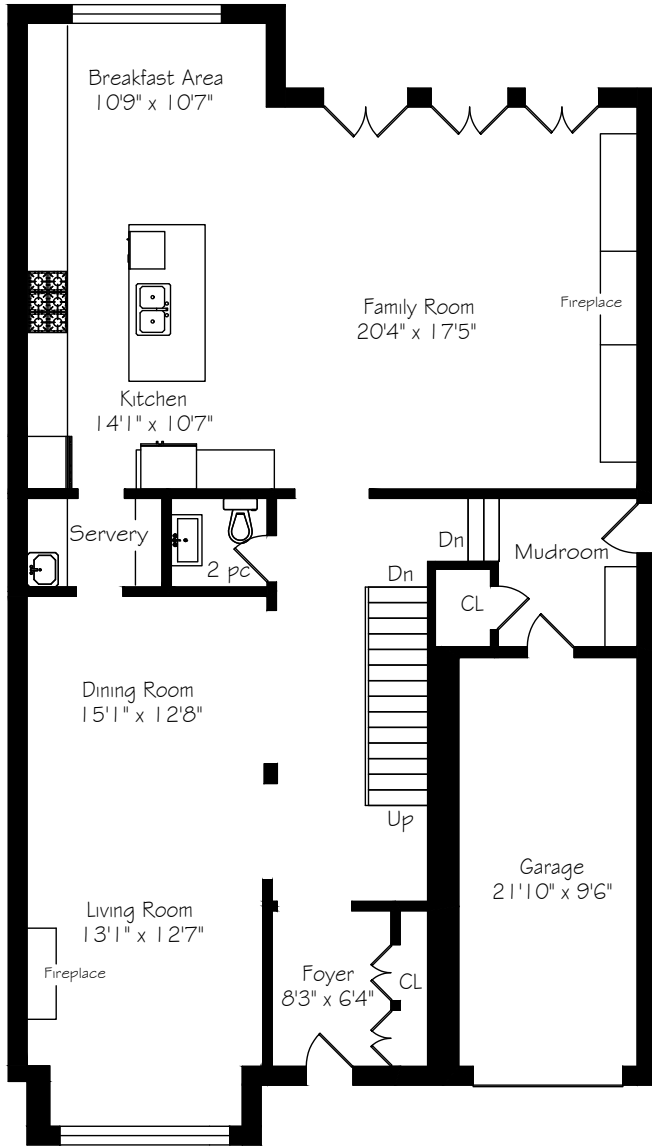

# 16 Governors Road

Main Floor  
1708 Square Feet

Measurements and Calculations are approximate  
To be used as guidelines only

Second Floor  
1878 Square Feet

Measurements and Calculations are approximate  
To be used as guidelines only

Lower Level  
1668 Square Feet

Measurements and Calculations are approximate  
To be used as guidelines only