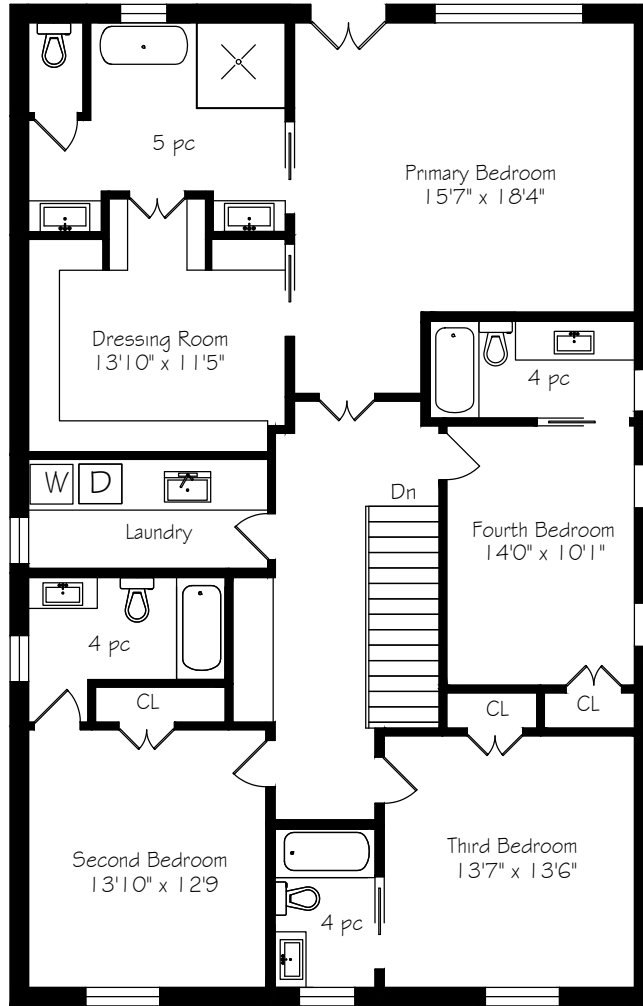

# 16 Governors Road

Main Floor  
1708 Square Feet

Measurements and Calculations are approximate  
To be used as guidelines only

Second Floor  
1878 Square Feet

Measurements and Calculations are approximate  
To be used as guidelines only

Lower Level  
1668 Square Feet

Measurements and Calculations are approximate  
To be used as guidelines only