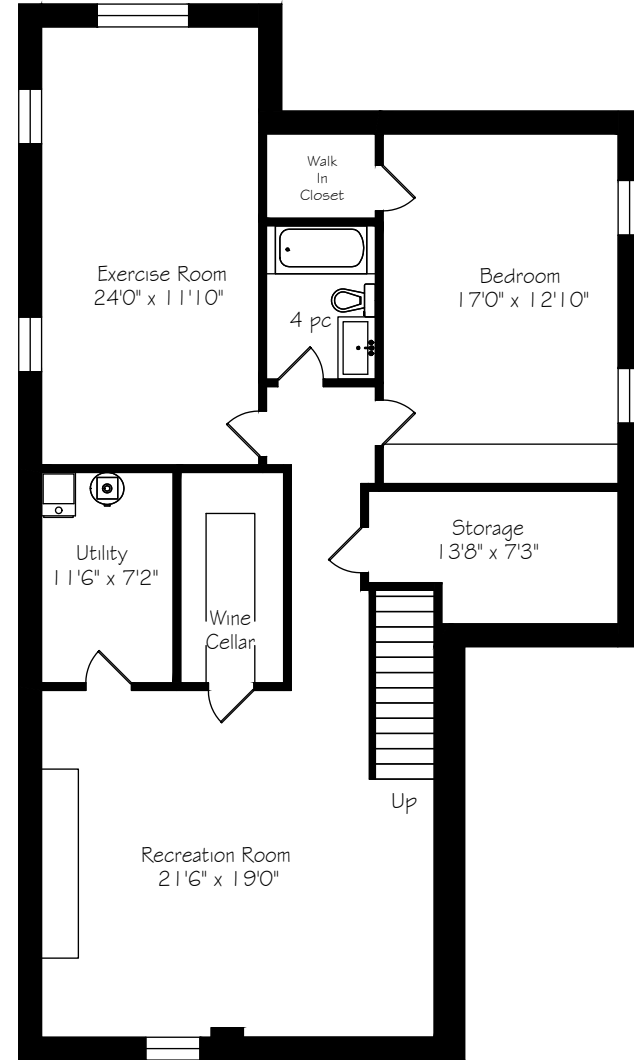

# 16 Governors Road

Main Floor  
1708 Square Feet

Measurements and Calculations are approximate  
To be used as guidelines only

Second Floor  
1878 Square Feet

Measurements and Calculations are approximate  
To be used as guidelines only

Lower Level  
1668 Square Feet

Measurements and Calculations are approximate  
To be used as guidelines only