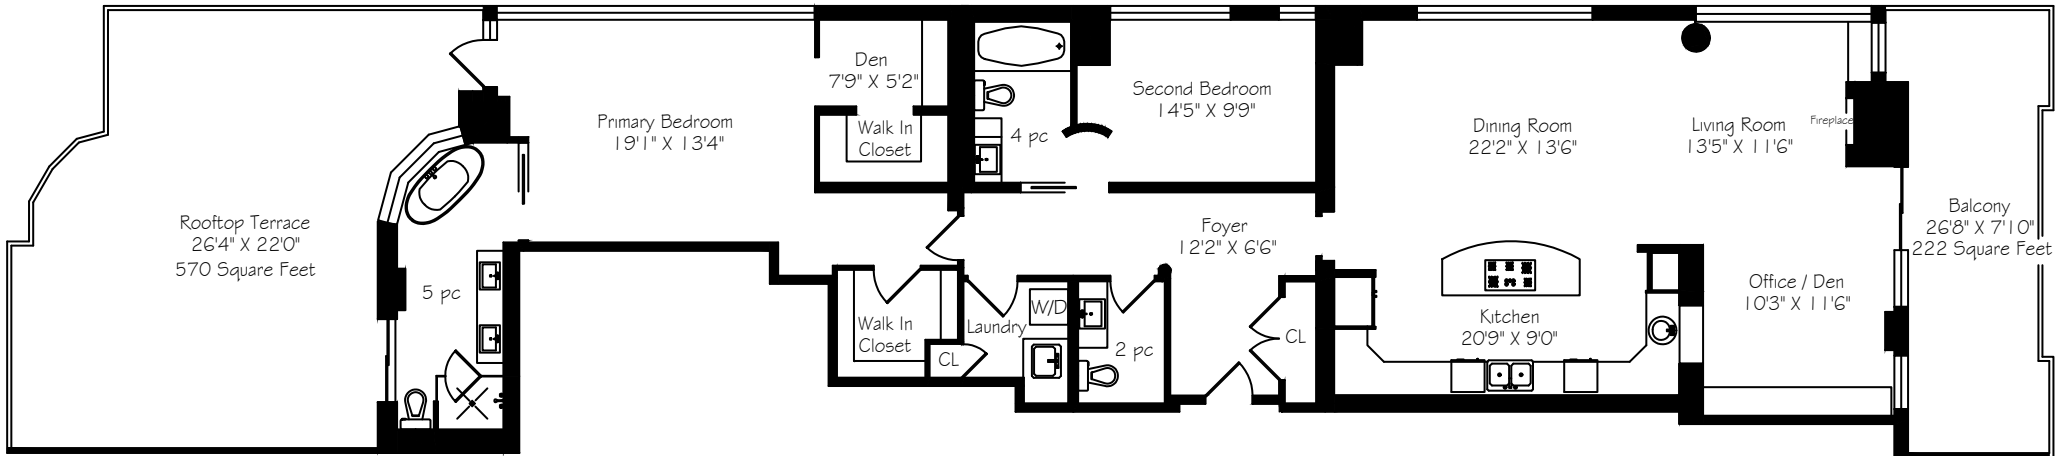

HEAPS ESTRIN

REAL ESTATE TEAM

1430 Yonge Street, Suite 1501

Penthouse 1
2028 Square Feet