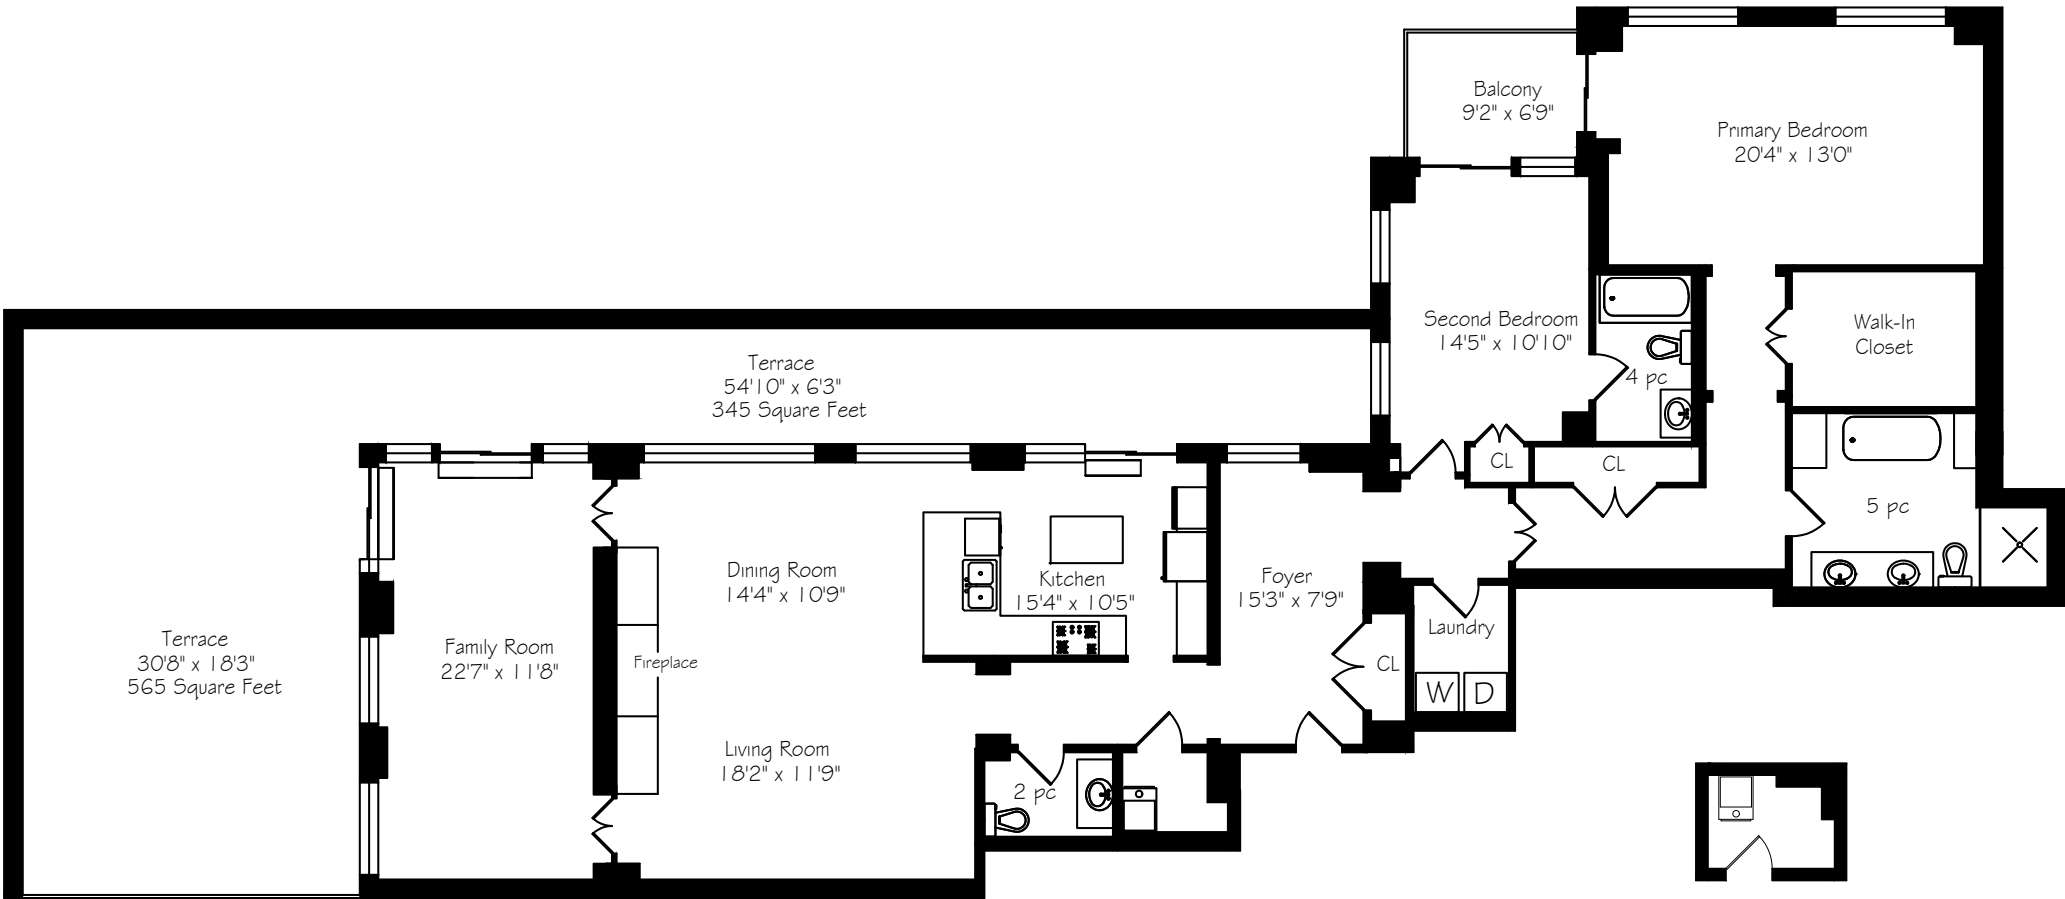

# 155 St Clair Avenue West, Suite 507

Suite 507  
2295 Square Feet

Measurements and Calculations are approximate  
To be used as guidelines only

Utility / Storage  
40 Square Feet

Measurements and Calculations are approximate  
To be used as guidelines only