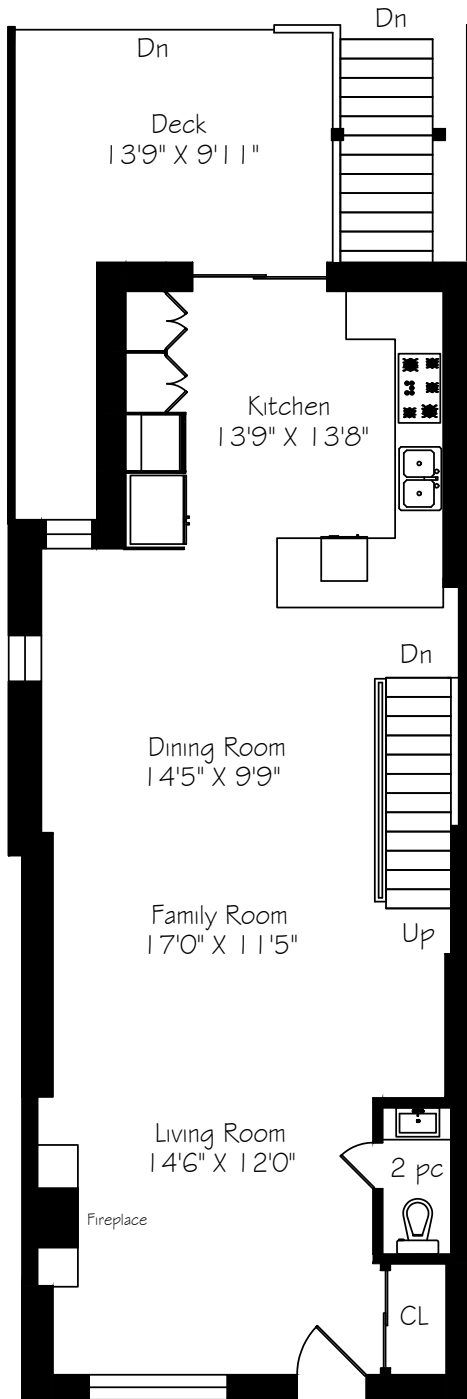

HEAPS ESTRIN

REAL ESTATE TEAM

223 Pape Avenue

Second Floor
940 Square Feet

Measurements and Calculations are approximate
To be used as guidelines only

Main Floor
914 Square Feet

Measurements and Calculations are approximate
To be used as guidelines only

Lower Level
914 Square Feet

Measurements and Calculations are approximate
To be used as guidelines only