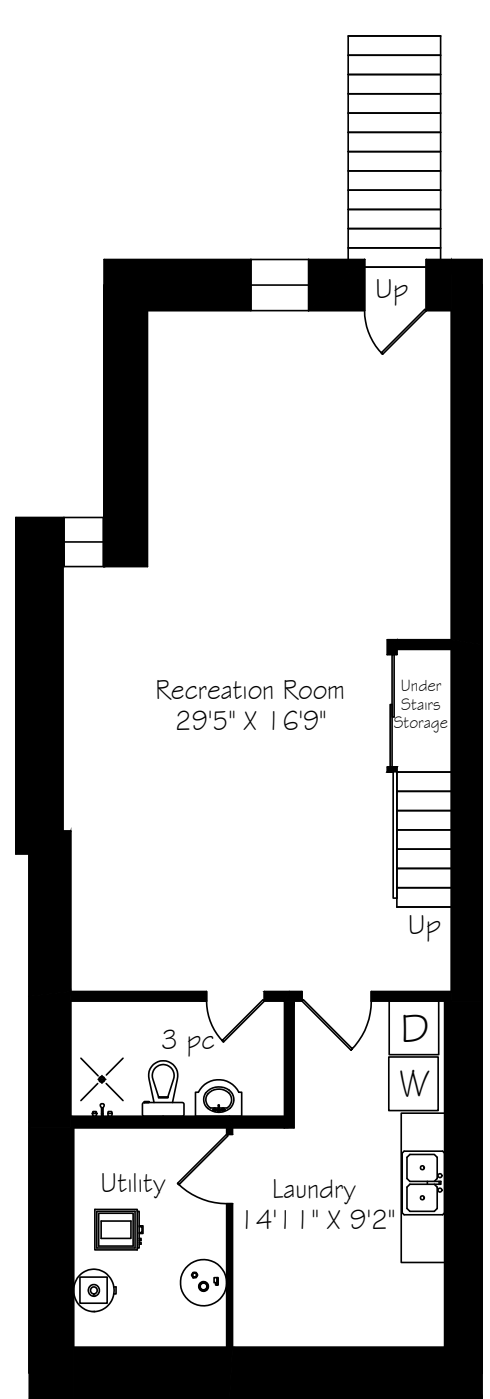

HEAPS ESTRIN

REAL ESTATE TEAM

223 Pape Avenue

Second Floor
940 Square Feet

Measurements and Calculations are approximate
To be used as guidelines only

Main Floor
914 Square Feet

Measurements and Calculations are approximate
To be used as guidelines only

Lower Level
914 Square Feet

Measurements and Calculations are approximate
To be used as guidelines only