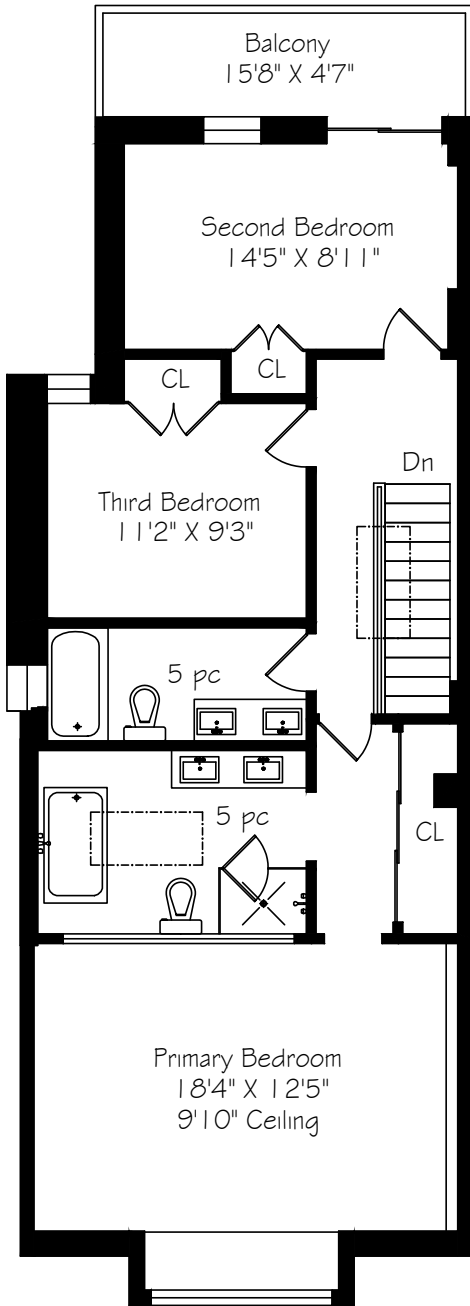

HEAPS ESTRIN

REAL ESTATE TEAM

223 Pape Avenue

Second Floor
940 Square Feet

Measurements and Calculations are approximate
To be used as guidelines only

Main Floor
914 Square Feet

Measurements and Calculations are approximate
To be used as guidelines only

Lower Level
914 Square Feet

Measurements and Calculations are approximate
To be used as guidelines only