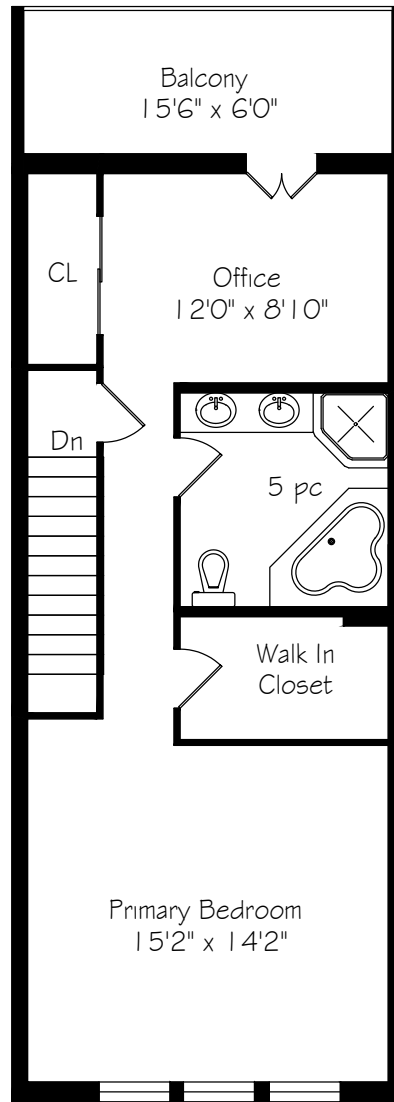

60 Lorindale Avenue, Suite 4

Main Floor
732 Square Feet

Second Floor
722 Square Feet

Third Floor
634 Square Feet

Lower Level
722 Square Feet

Basement
142 Square Feet