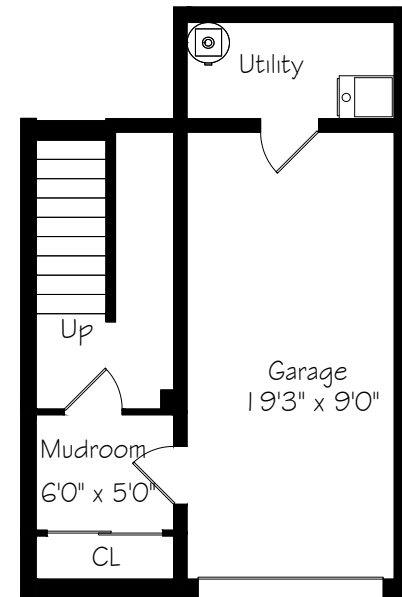

60 Lorindale Avenue, Suite 4

Main Floor
732 Square Feet

Second Floor
722 Square Feet

Third Floor
634 Square Feet

Lower Level
722 Square Feet

Basement
142 Square Feet