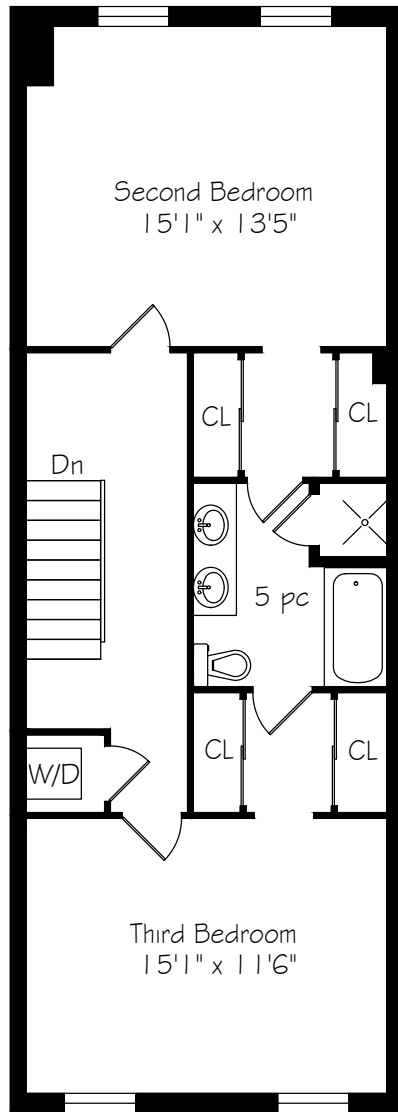

60 Lorindale Avenue, Suite 4

Main Floor
732 Square Feet

Second Floor
722 Square Feet

Third Floor
634 Square Feet

Lower Level
722 Square Feet

Basement
142 Square Feet