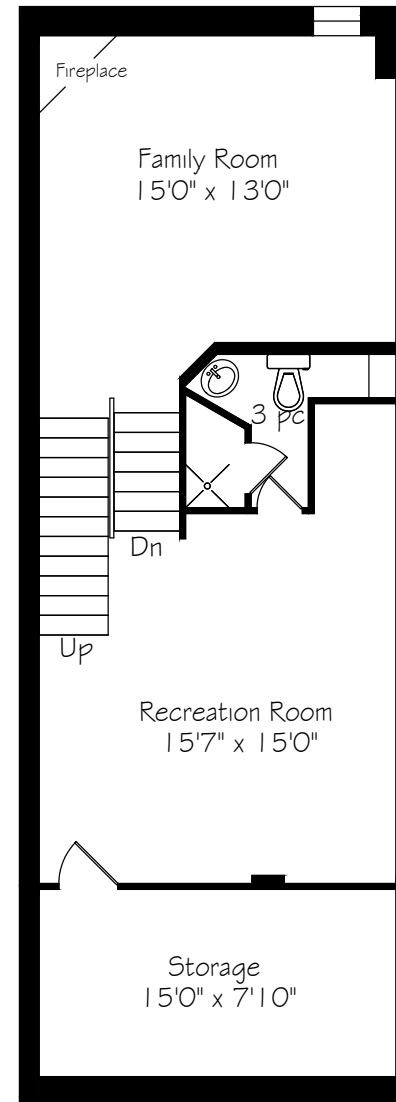

60 Lorindale Avenue, Suite 4

Main Floor
732 Square Feet

Second Floor
722 Square Feet

Third Floor
634 Square Feet

Lower Level
722 Square Feet

Basement
142 Square Feet