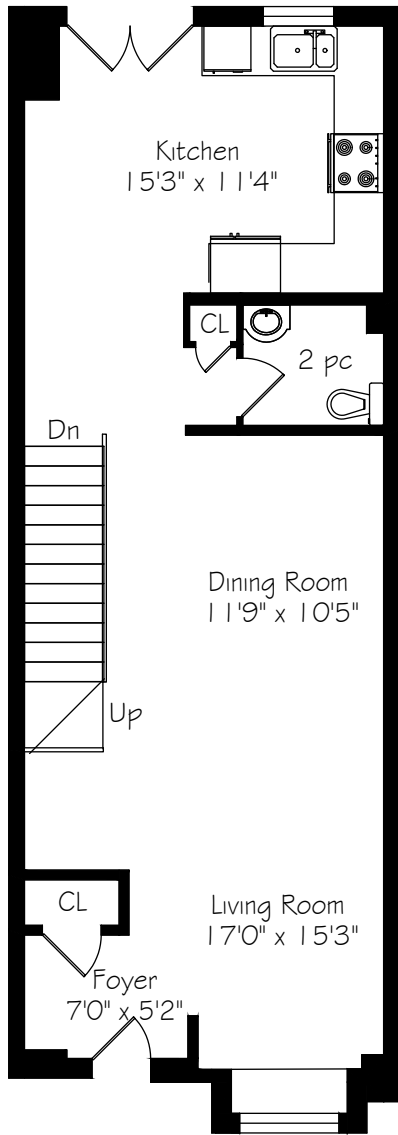

60 Lorindale Avenue, Suite 4

Main Floor
732 Square Feet

Second Floor
722 Square Feet

Third Floor
634 Square Feet

Lower Level
722 Square Feet

Basement
142 Square Feet