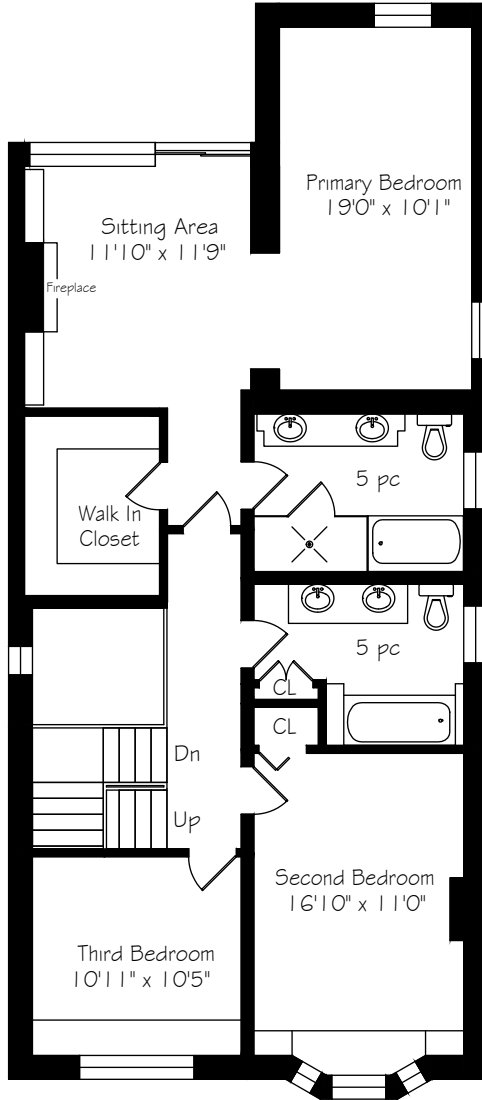

# 872 Manning Avenue

Main Floor  
1319 Square Feet

Measurements and Calculations are approximate  
To be used as guidelines only

Second Floor  
1324 Square Feet

Measurements and Calculations are approximate  
To be used as guidelines only

Third Floor  
692 Square Feet

Measurements and Calculations are approximate  
To be used as guidelines only

Lower Level  
1319 Square Feet

Measurements and Calculations are approximate  
To be used as guidelines only