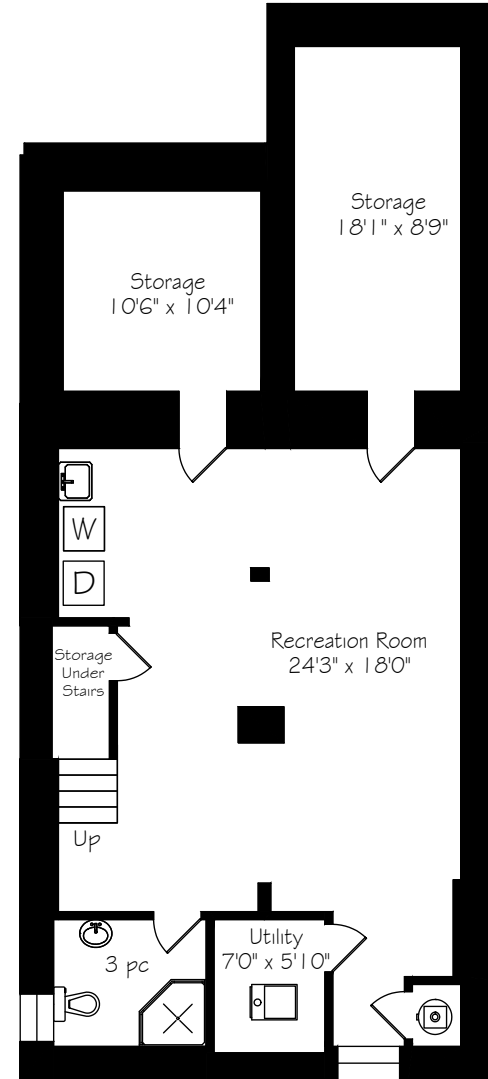

# 872 Manning Avenue

Main Floor  
1319 Square Feet

Measurements and Calculations are approximate  
To be used as guidelines only

Second Floor  
1324 Square Feet

Measurements and Calculations are approximate  
To be used as guidelines only

Third Floor  
692 Square Feet

Measurements and Calculations are approximate  
To be used as guidelines only

Lower Level  
1319 Square Feet

Measurements and Calculations are approximate  
To be used as guidelines only