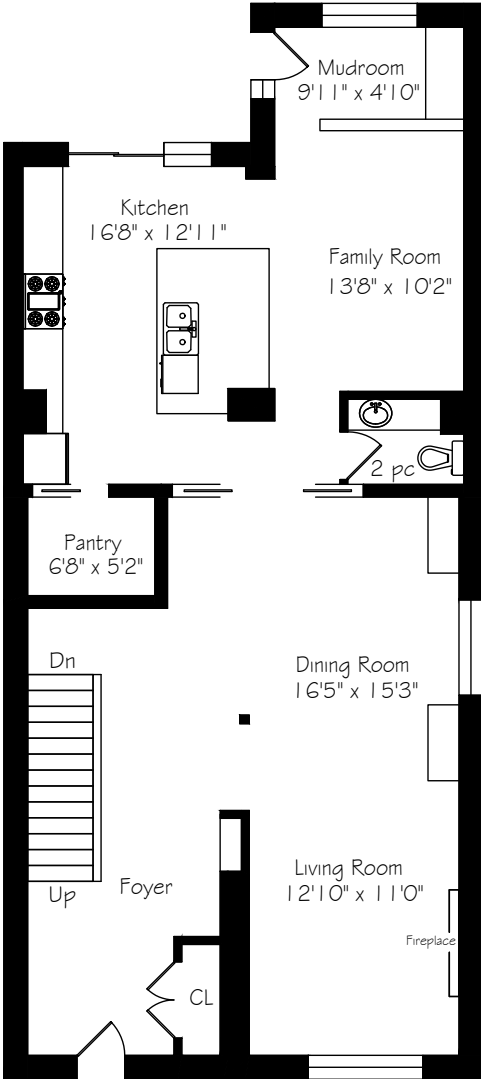

# 872 Manning Avenue

Main Floor  
1319 Square Feet

Measurements and Calculations are approximate  
To be used as guidelines only

Second Floor  
1324 Square Feet

Measurements and Calculations are approximate  
To be used as guidelines only

Third Floor  
692 Square Feet

Measurements and Calculations are approximate  
To be used as guidelines only

Lower Level  
1319 Square Feet

Measurements and Calculations are approximate  
To be used as guidelines only