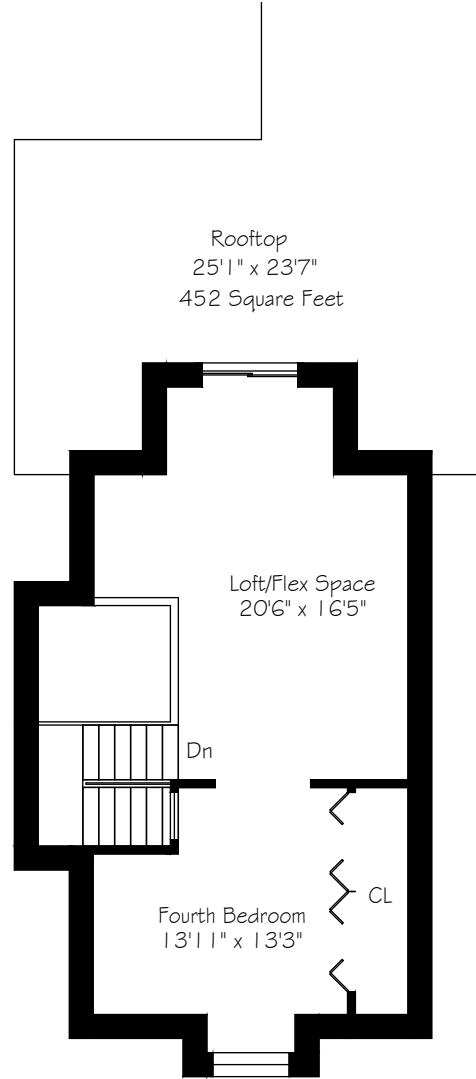

# 872 Manning Avenue

Main Floor  
1319 Square Feet

Measurements and Calculations are approximate  
To be used as guidelines only

Second Floor  
1324 Square Feet

Measurements and Calculations are approximate  
To be used as guidelines only

Third Floor  
692 Square Feet

Measurements and Calculations are approximate  
To be used as guidelines only

Lower Level  
1319 Square Feet

Measurements and Calculations are approximate  
To be used as guidelines only