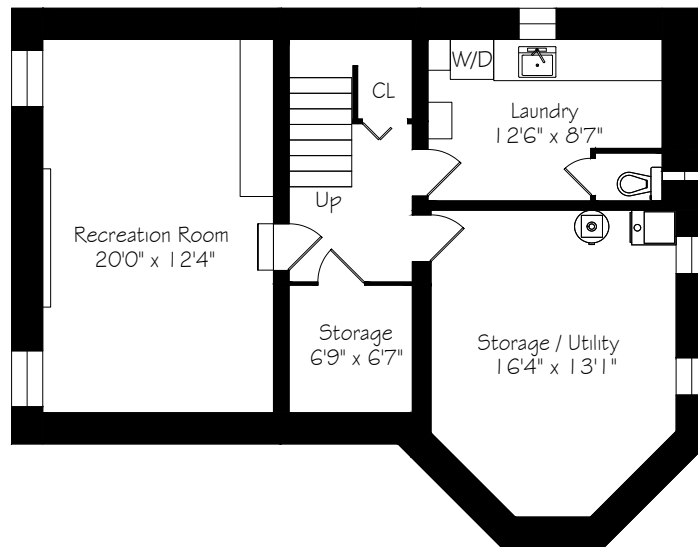

HEAPS ESTRIN

REAL ESTATE TEAM

104 Golfdale Road

Second Floor
955 Square Feet

Measurements and Calculations are approximate
To be used as guidelines only

Main Floor
1072 Square Feet

Measurements and Calculations are approximate
To be used as guidelines only

Lower Level
928 Square Feet

Measurements and Calculations are approximate
To be used as guidelines only