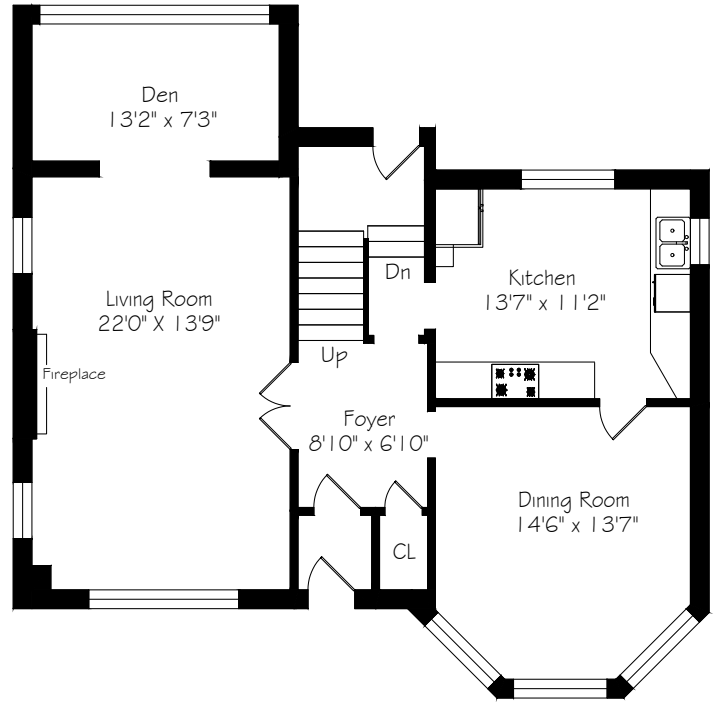

HEAPS ESTRIN

REAL ESTATE TEAM

104 Golfdale Road

Second Floor
955 Square Feet

Measurements and Calculations are approximate
To be used as guidelines only

Main Floor
1072 Square Feet

Measurements and Calculations are approximate
To be used as guidelines only

Lower Level
928 Square Feet

Measurements and Calculations are approximate
To be used as guidelines only