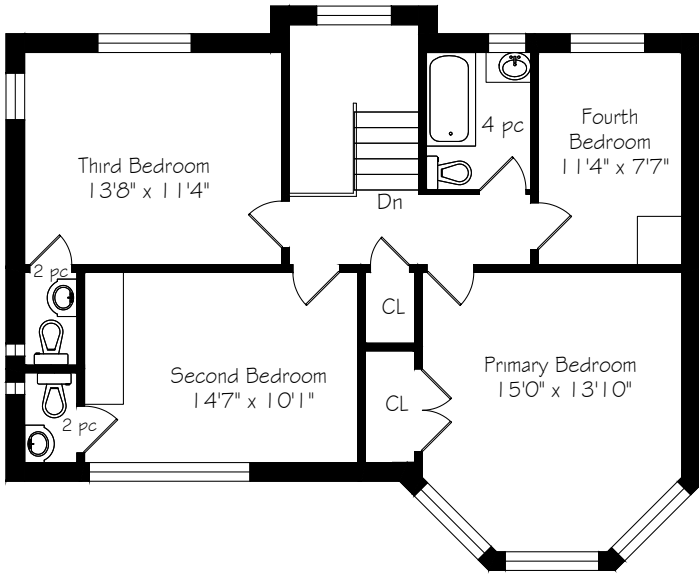

HEAPS ESTRIN

REAL ESTATE TEAM

104 Golfdale Road

Second Floor
955 Square Feet

Measurements and Calculations are approximate
To be used as guidelines only

Main Floor
1072 Square Feet

Measurements and Calculations are approximate
To be used as guidelines only

Lower Level
928 Square Feet

Measurements and Calculations are approximate
To be used as guidelines only