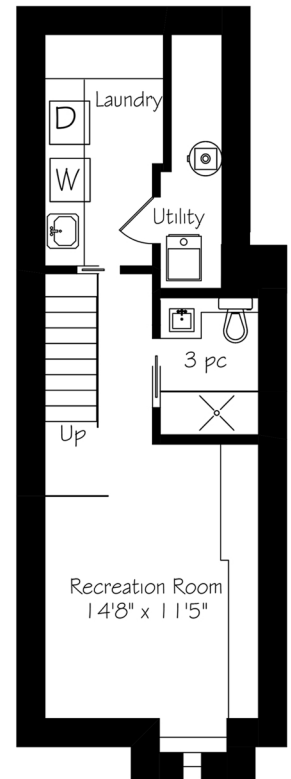

HEAPS ESTRIN

REAL ESTATE TEAM

107 Marlborough Avenue

Main Floor
680 Square Feet

Measurements and Calculations are approximate
To be used as guidelines only

Second Floor
590 Square Feet

Measurements and Calculations are approximate
To be used as guidelines only

Third Floor
415 Square Feet

Measurements and Calculations are approximate
To be used as guidelines only

Lower Level
590 Square Feet

Measurements and Calculations are approximate
To be used as guidelines only