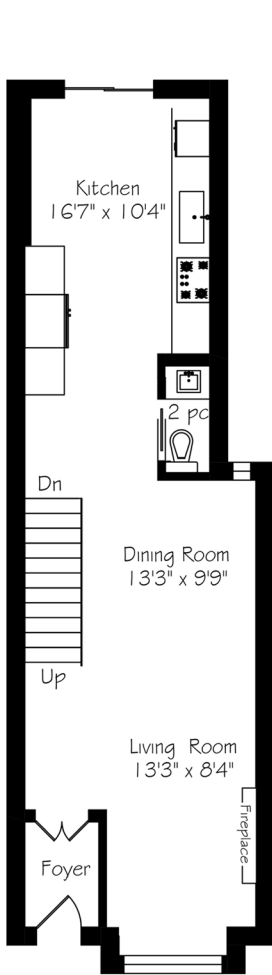

HEAPS ESTRIN

REAL ESTATE TEAM

107 Marlborough Avenue

Main Floor
680 Square Feet

Measurements and Calculations are approximate
To be used as guidelines only

Second Floor
590 Square Feet

Measurements and Calculations are approximate
To be used as guidelines only

Third Floor
415 Square Feet

Measurements and Calculations are approximate
To be used as guidelines only

Lower Level
590 Square Feet

Measurements and Calculations are approximate
To be used as guidelines only