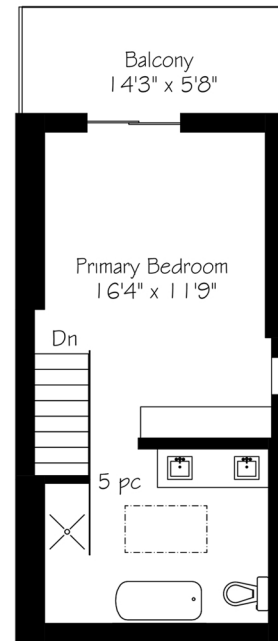

HEAPS ESTRIN

REAL ESTATE TEAM

107 Marlborough Avenue

Main Floor
680 Square Feet

Measurements and Calculations are approximate
To be used as guidelines only

Second Floor
590 Square Feet

Measurements and Calculations are approximate
To be used as guidelines only

Third Floor
415 Square Feet

Measurements and Calculations are approximate
To be used as guidelines only

Lower Level
590 Square Feet

Measurements and Calculations are approximate
To be used as guidelines only