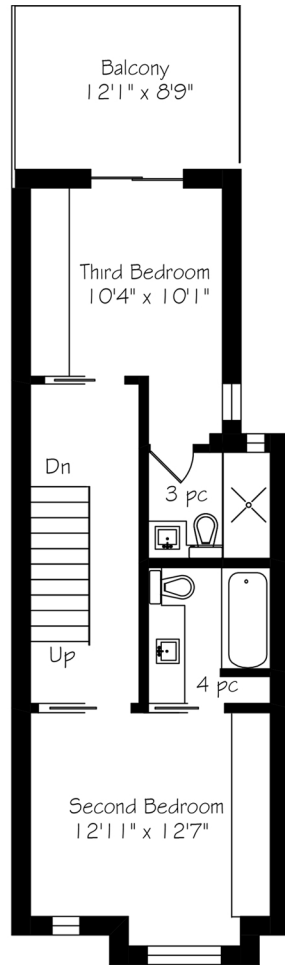

HEAPS ESTRIN

REAL ESTATE TEAM

107 Marlborough Avenue

Main Floor
680 Square Feet

Measurements and Calculations are approximate
To be used as guidelines only

Second Floor
590 Square Feet

Measurements and Calculations are approximate
To be used as guidelines only

Third Floor
415 Square Feet

Measurements and Calculations are approximate
To be used as guidelines only

Lower Level
590 Square Feet

Measurements and Calculations are approximate
To be used as guidelines only