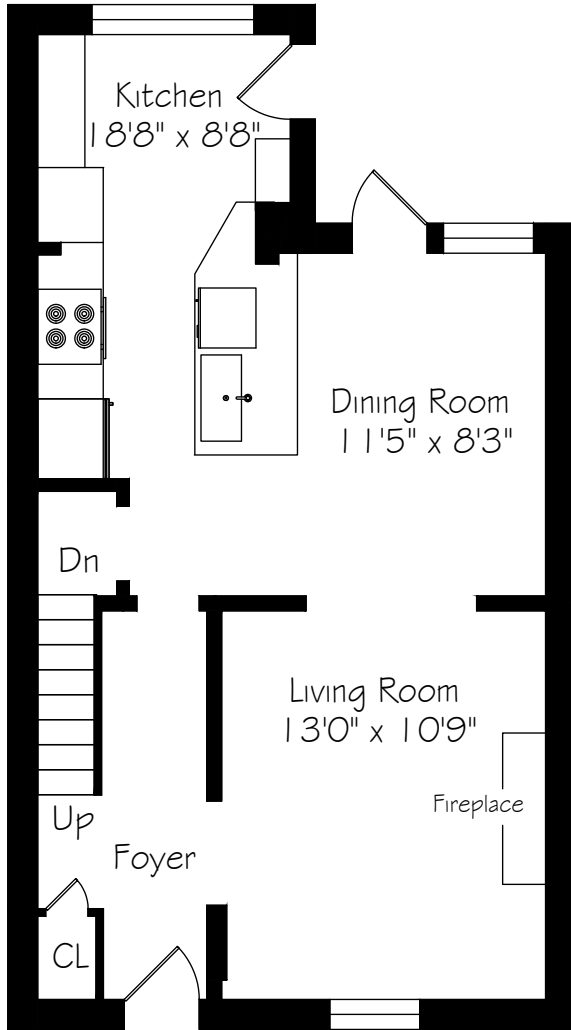

# 307 Sutherland Drive

Main Floor  
565 Square Feet

Measurements and Calculations are approximate  
To be used as guidelines only

Second Floor  
485 Square Feet

Measurements and Calculations are approximate  
To be used as guidelines only

Lower Level  
485 Square Feet

Measurements and Calculations are approximate  
To be used as guidelines only