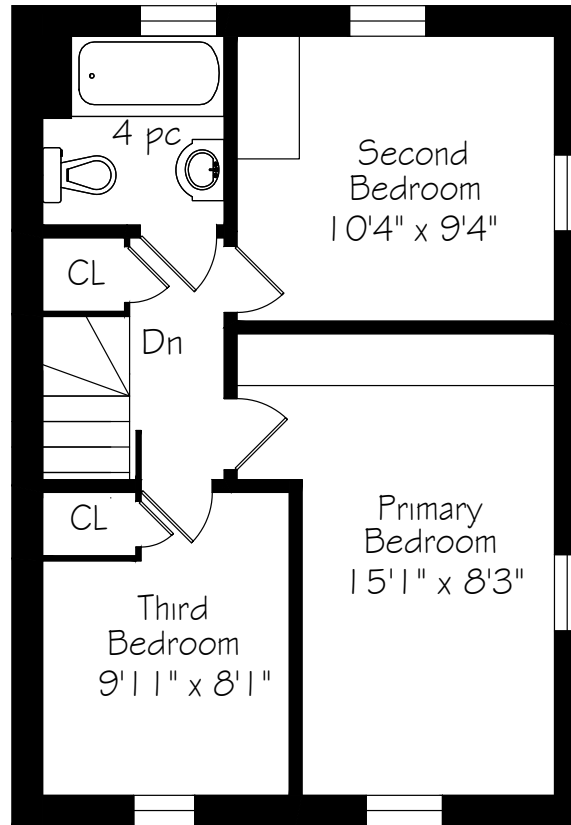

# 307 Sutherland Drive

Main Floor  
565 Square Feet

Measurements and Calculations are approximate  
To be used as guidelines only

Second Floor  
485 Square Feet

Measurements and Calculations are approximate  
To be used as guidelines only

Lower Level  
485 Square Feet

Measurements and Calculations are approximate  
To be used as guidelines only