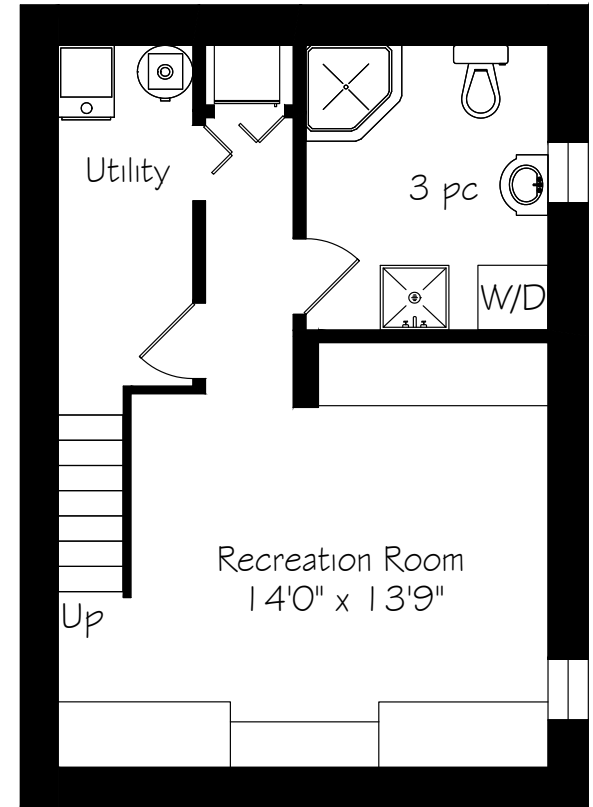

# 307 Sutherland Drive

Main Floor  
565 Square Feet

Measurements and Calculations are approximate  
To be used as guidelines only

Second Floor  
485 Square Feet

Measurements and Calculations are approximate  
To be used as guidelines only

Lower Level  
485 Square Feet

Measurements and Calculations are approximate  
To be used as guidelines only