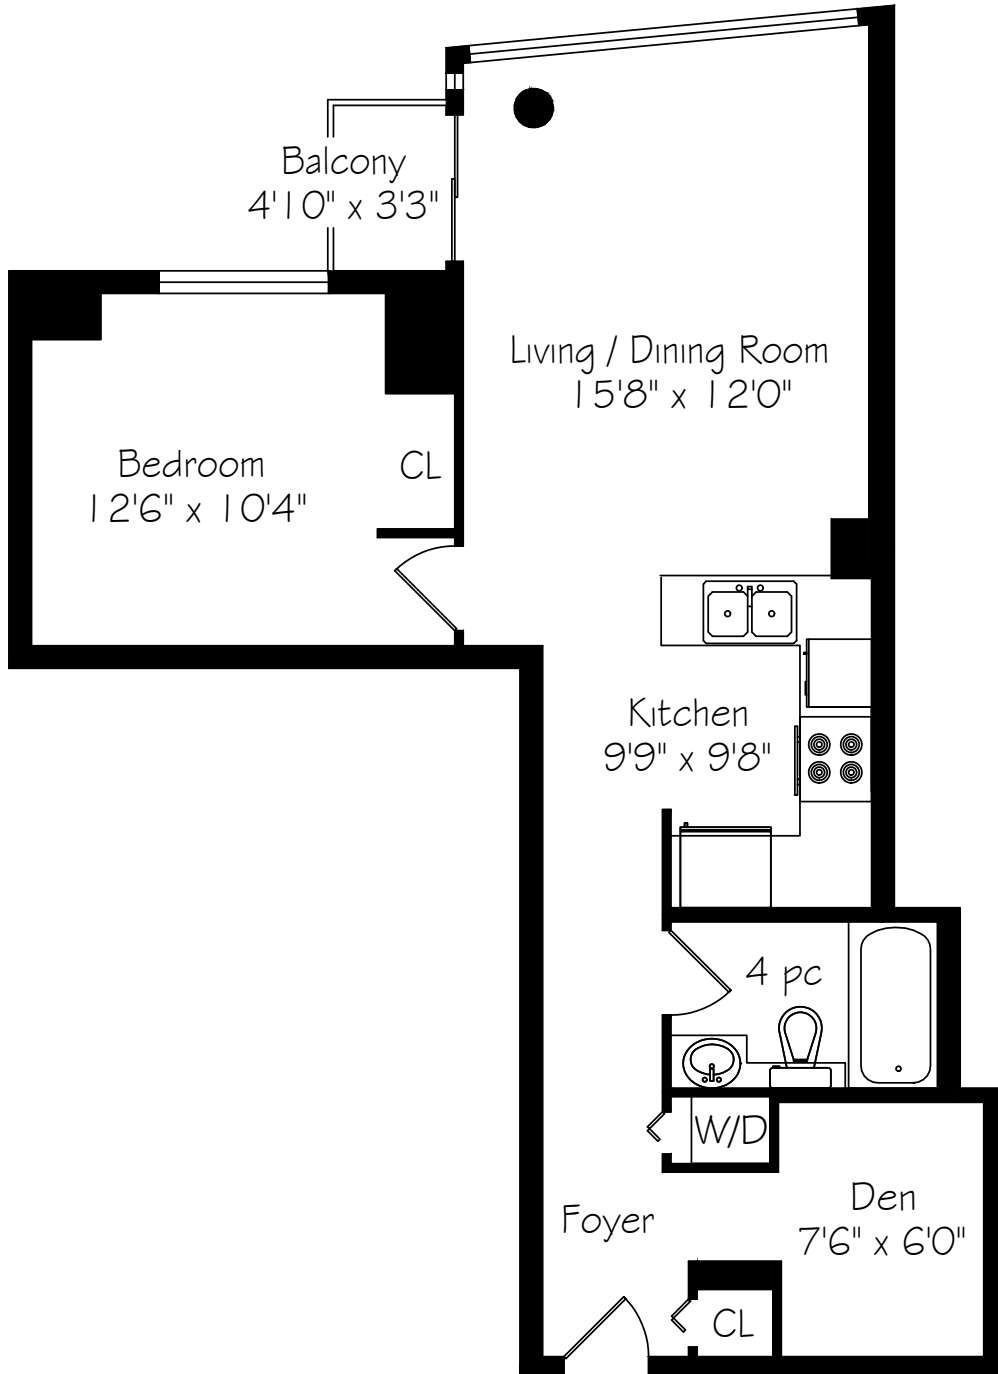

381 Front Street West , Suite 2905

Suite 2905
636 Square Feet

Measurements and Calculations are approximate
To be used as guidelines only