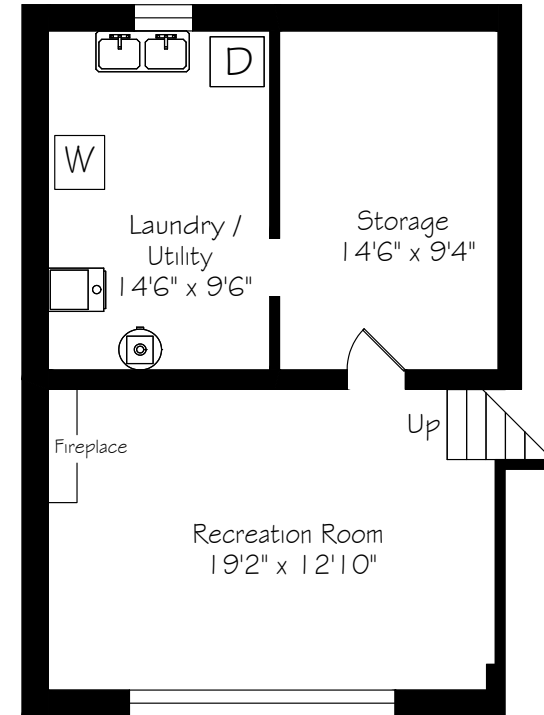

54 Appian Drive

Main Floor
1024 Square Feet

Measurements and Calculations are approximate
To be used as guidelines only

Second Floor
655 Square Feet

Measurements and Calculations are approximate
To be used as guidelines only

Lower Level
644 Square Feet

Measurements and Calculations are approximate
To be used as guidelines only