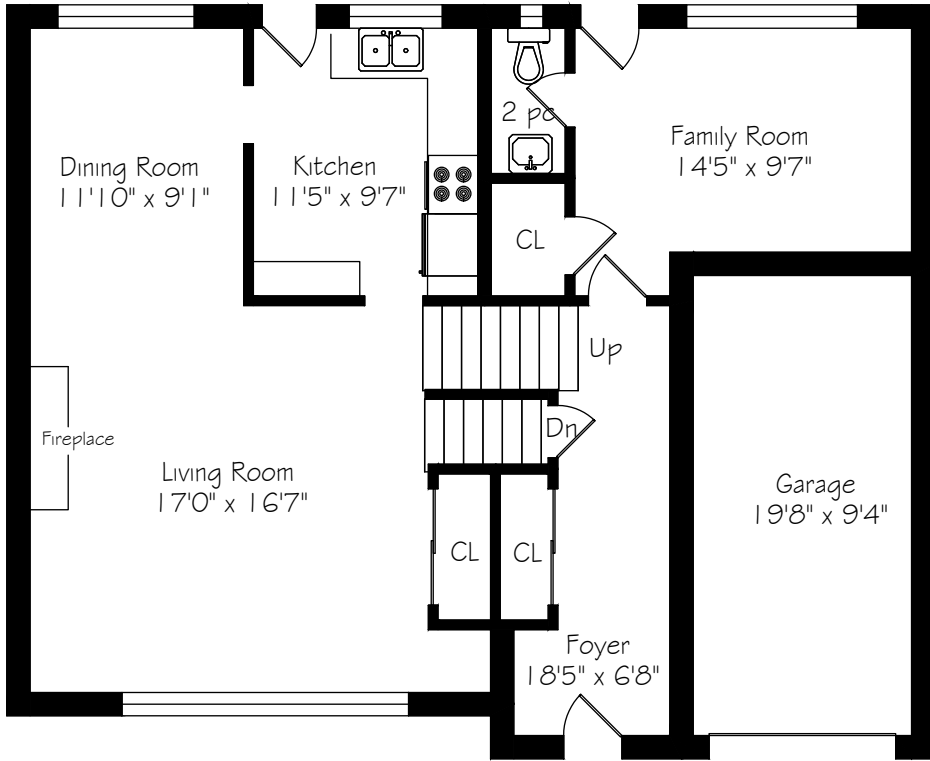

54 Appian Drive

Main Floor
1024 Square Feet

Measurements and Calculations are approximate
To be used as guidelines only

Second Floor
655 Square Feet

Measurements and Calculations are approximate
To be used as guidelines only

Lower Level
644 Square Feet

Measurements and Calculations are approximate
To be used as guidelines only