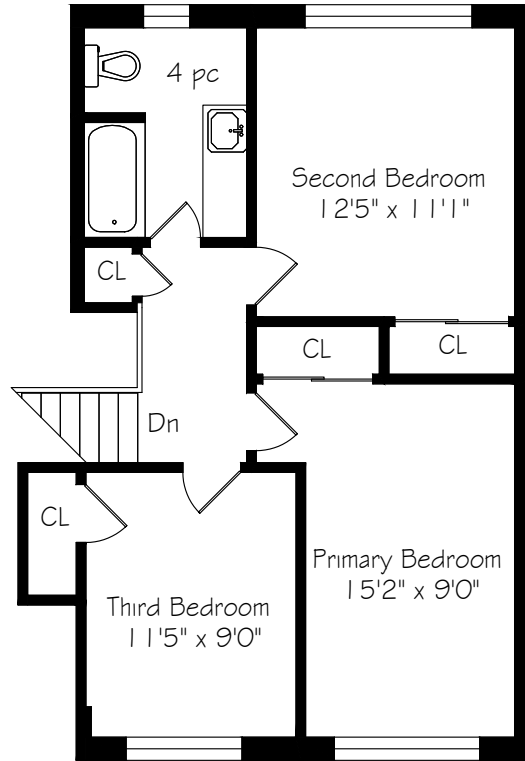

54 Appian Drive

Main Floor
1024 Square Feet

Measurements and Calculations are approximate
To be used as guidelines only

Second Floor
655 Square Feet

Measurements and Calculations are approximate
To be used as guidelines only

Lower Level
644 Square Feet

Measurements and Calculations are approximate
To be used as guidelines only