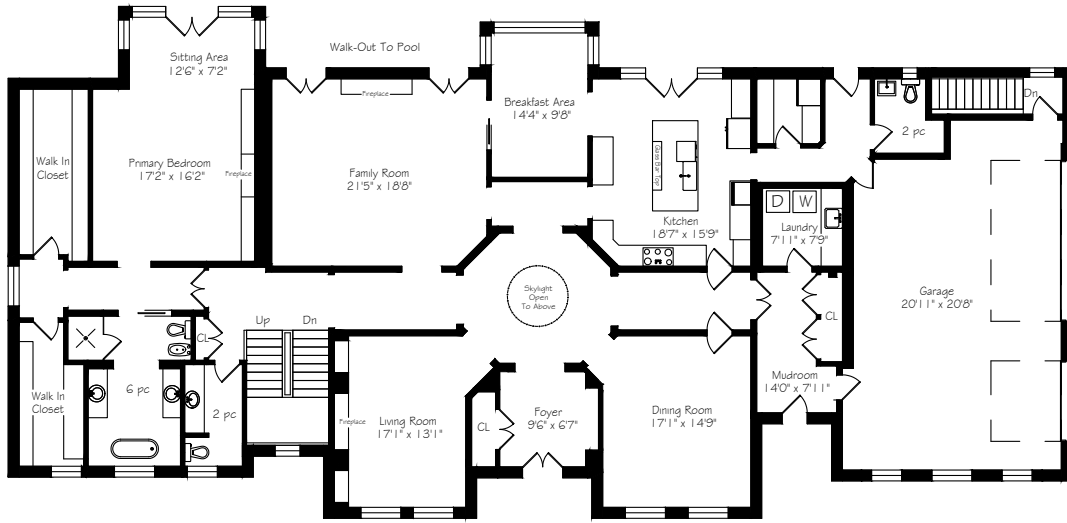

# 21 Wimpole Drive

Main Floor  
3768 Square Feet

Second Floor  
2990 Square Feet

Lower Level  
3848 Square Feet