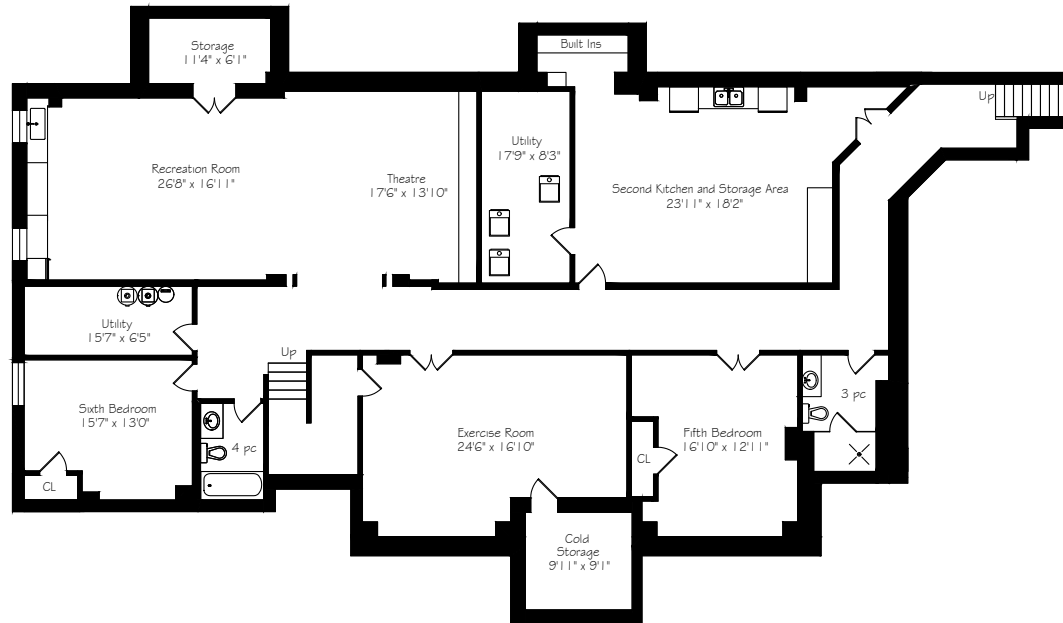

# 21 Wimpole Drive

Main Floor  
3768 Square Feet

Second Floor  
2990 Square Feet

Lower Level  
3848 Square Feet