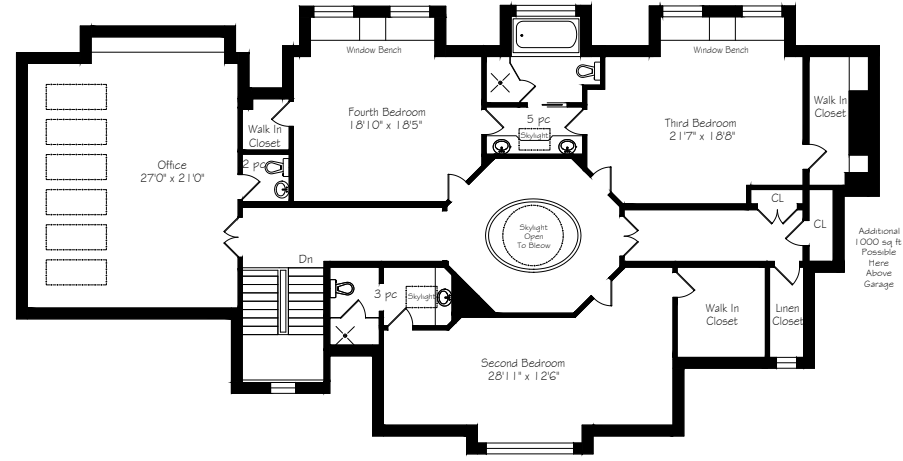

# 21 Wimpole Drive

Main Floor  
3768 Square Feet

Second Floor  
2990 Square Feet

Lower Level  
3848 Square Feet