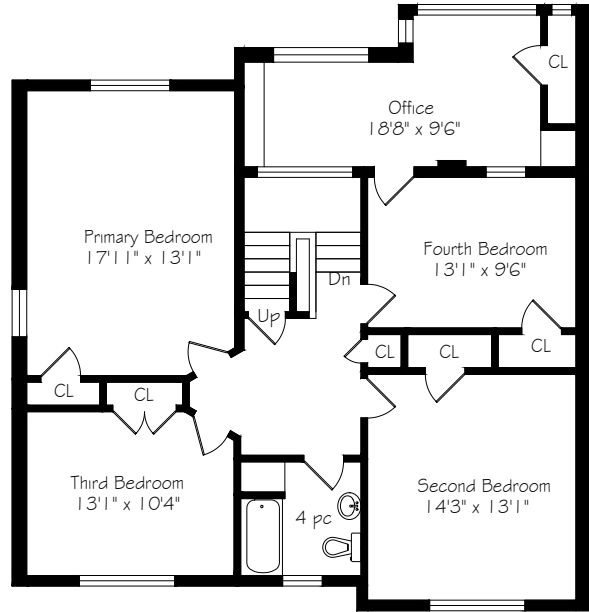

Second Floor
1260 Square Feet