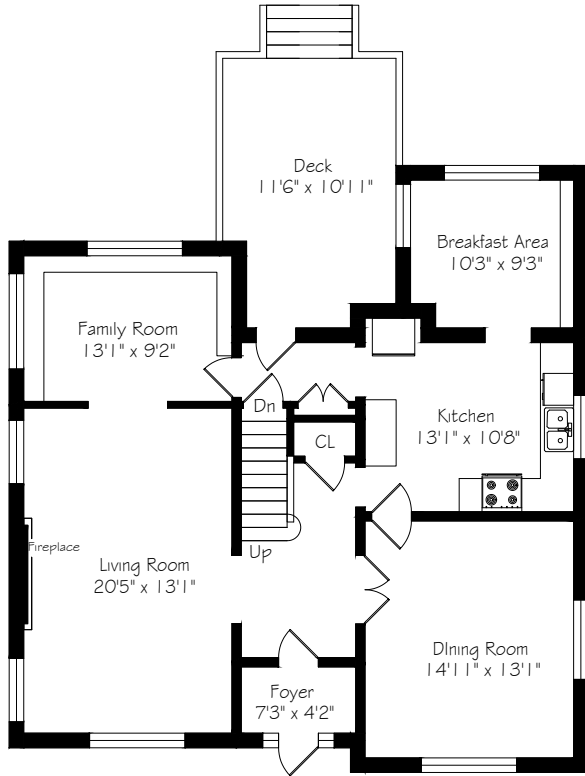

HEAPS ESTRIN

REAL ESTATE TEAM

24 Hudson Drive

Main Floor
1192 Square Feet