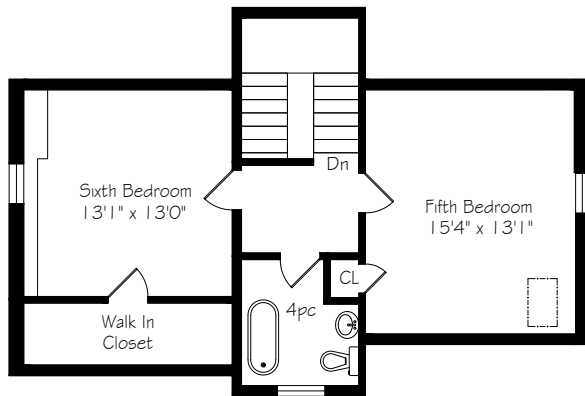

Third Floor
698 Square Feet