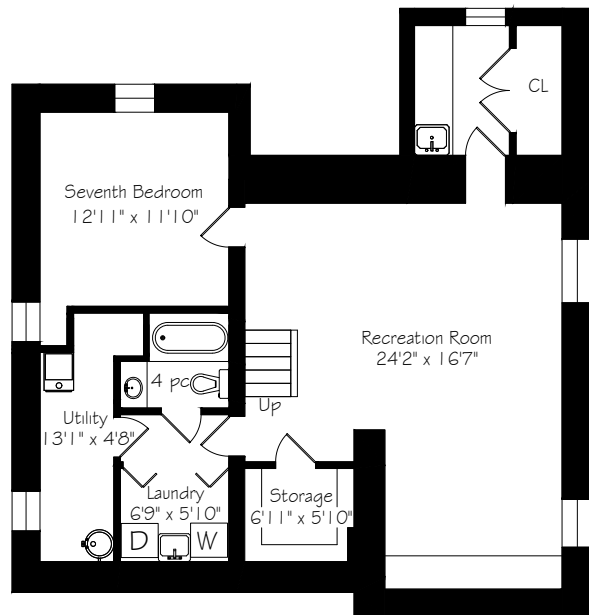

Lower Level
1192 Square Feet