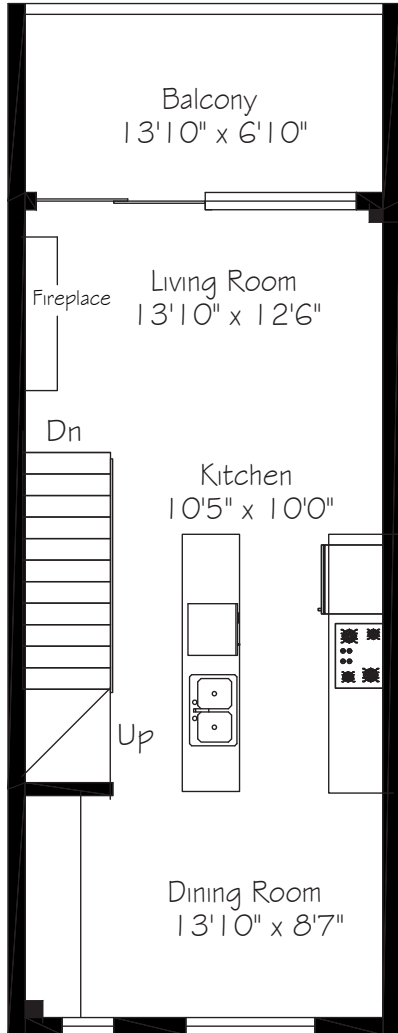

HEAPS ESTRIN

REAL ESTATE TEAM

315 Westmoreland Ave

Entry and Main Floor
490 Square Feet

Second Floor
472 Square Feet

Third Floor
374 Square Feet

Garage
288 Square Feet