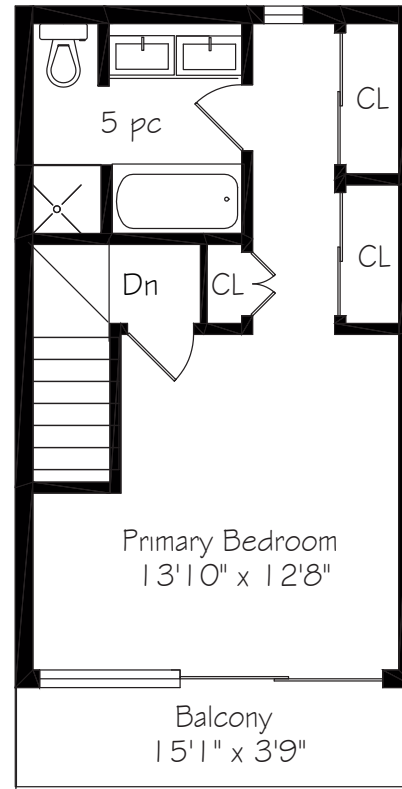

HEAPS ESTRIN

REAL ESTATE TEAM

315 Westmoreland Ave

Entry and Main Floor
490 Square Feet

Second Floor
472 Square Feet

Third Floor
374 Square Feet

Garage
288 Square Feet