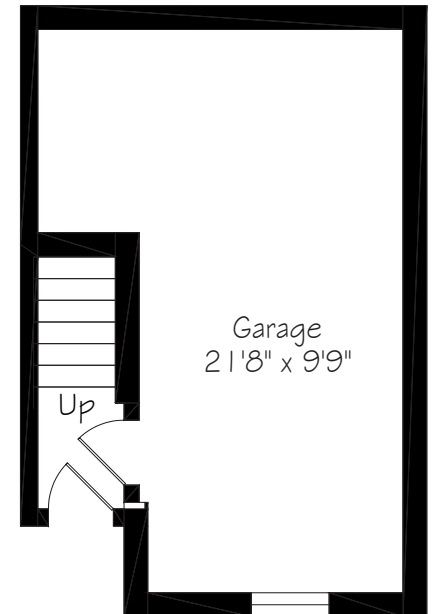

HEAPS ESTRIN

REAL ESTATE TEAM

315 Westmoreland Ave

Entry and Main Floor
490 Square Feet

Second Floor
472 Square Feet

Third Floor
374 Square Feet

Garage
288 Square Feet