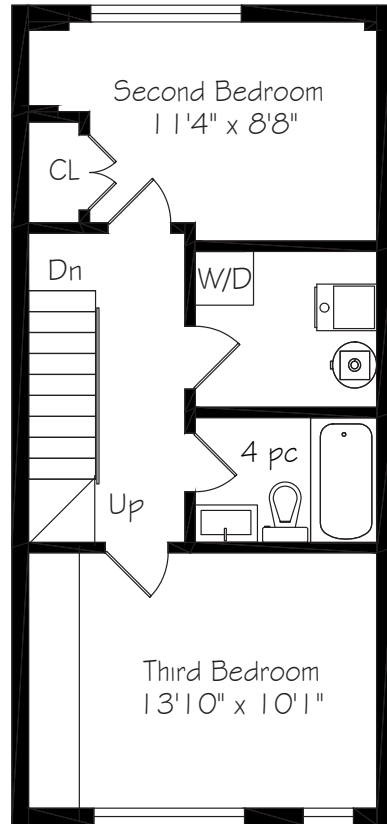

HEAPS ESTRIN

REAL ESTATE TEAM

315 Westmoreland Ave

Entry and Main Floor
490 Square Feet

Second Floor
472 Square Feet

Third Floor
374 Square Feet

Garage
288 Square Feet