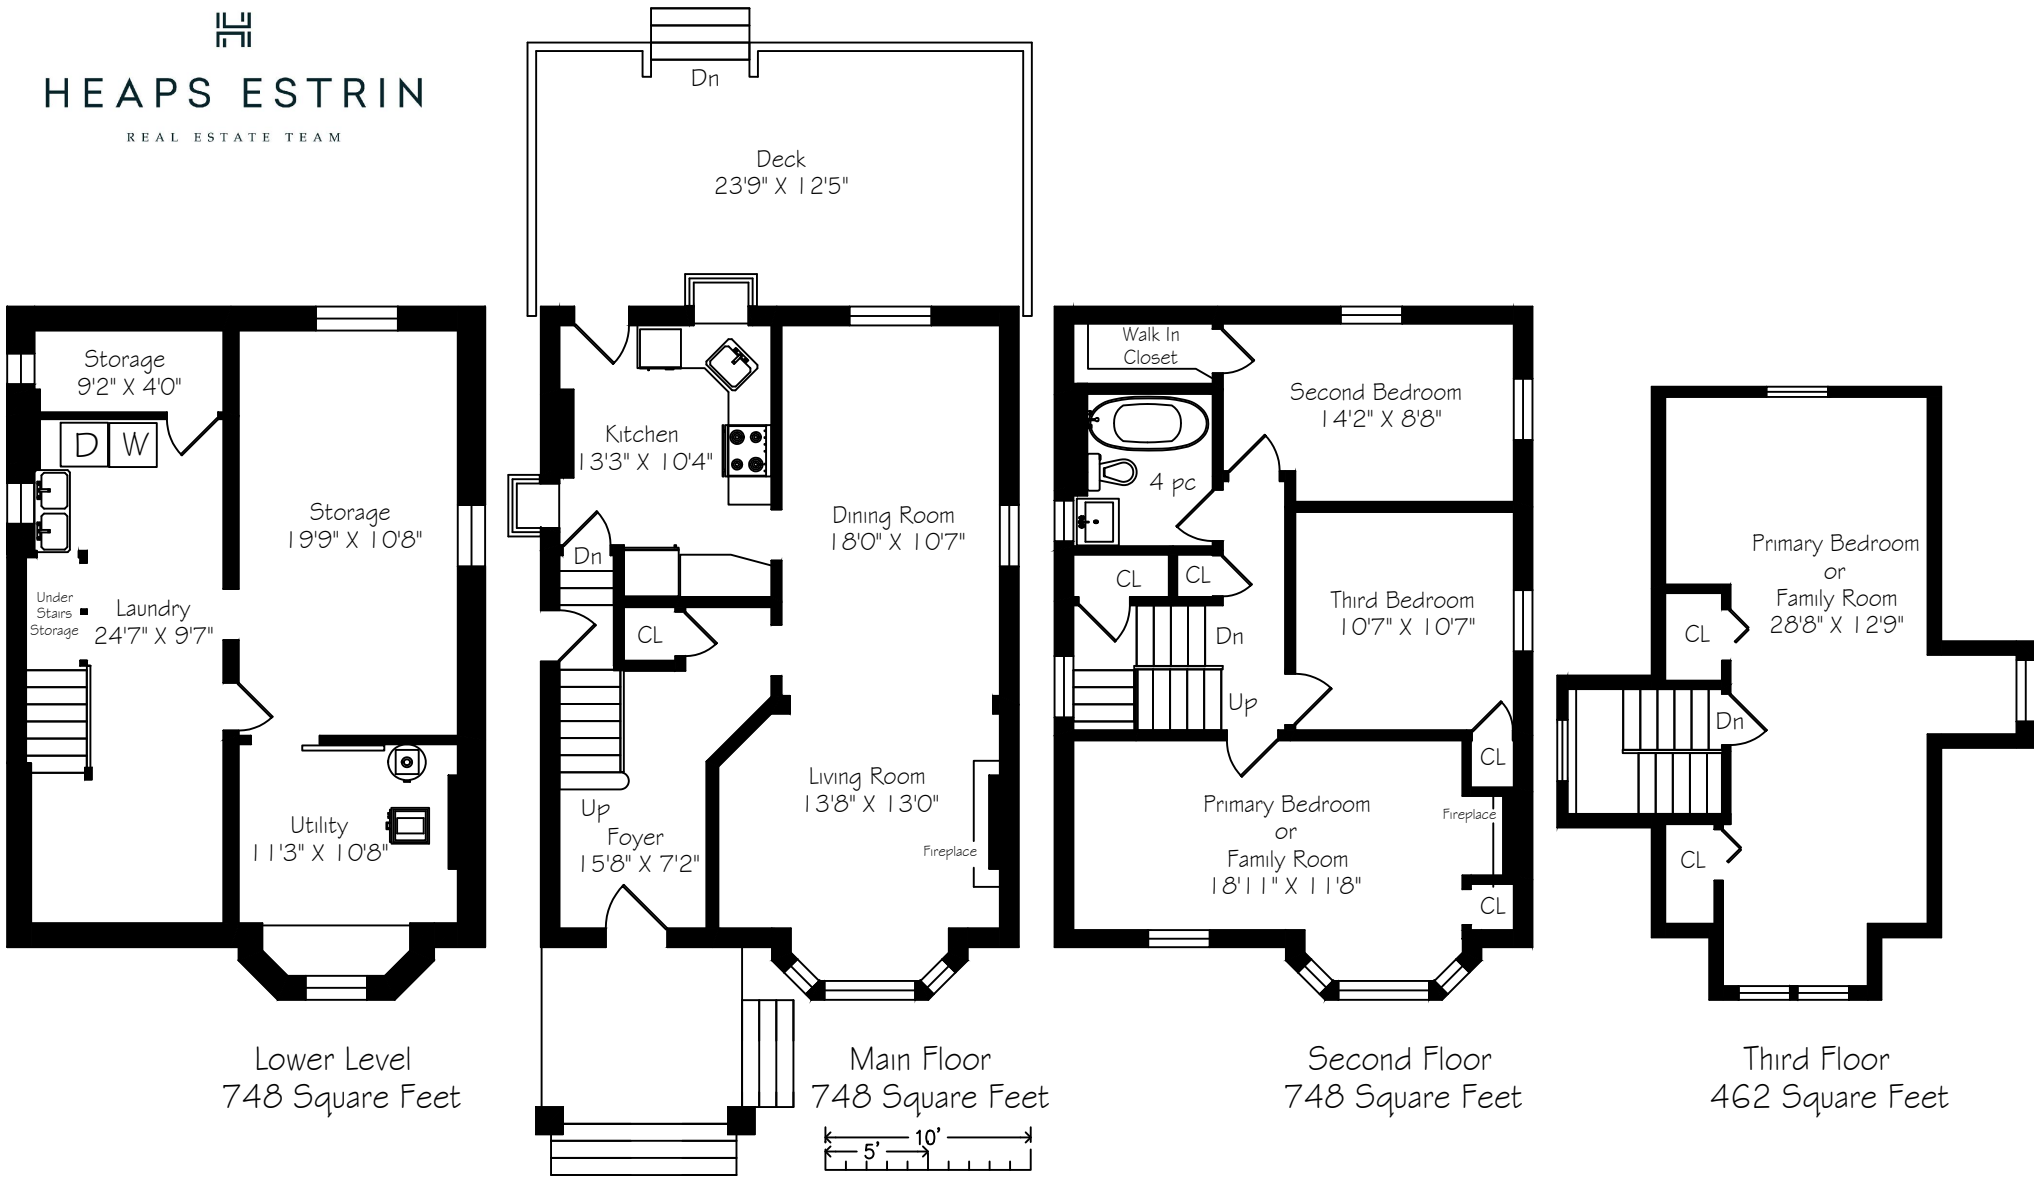

36 Edgewood Crescent

HEAPS ESTRIN
REAL ESTATE TEAM

Lower Level
748 Square Feet

Main Floor
748 Square Feet

Second Floor
748 Square Feet

Third Floor
462 Square Feet

Measurements and Calculations are approximate
To be used as guidelines only