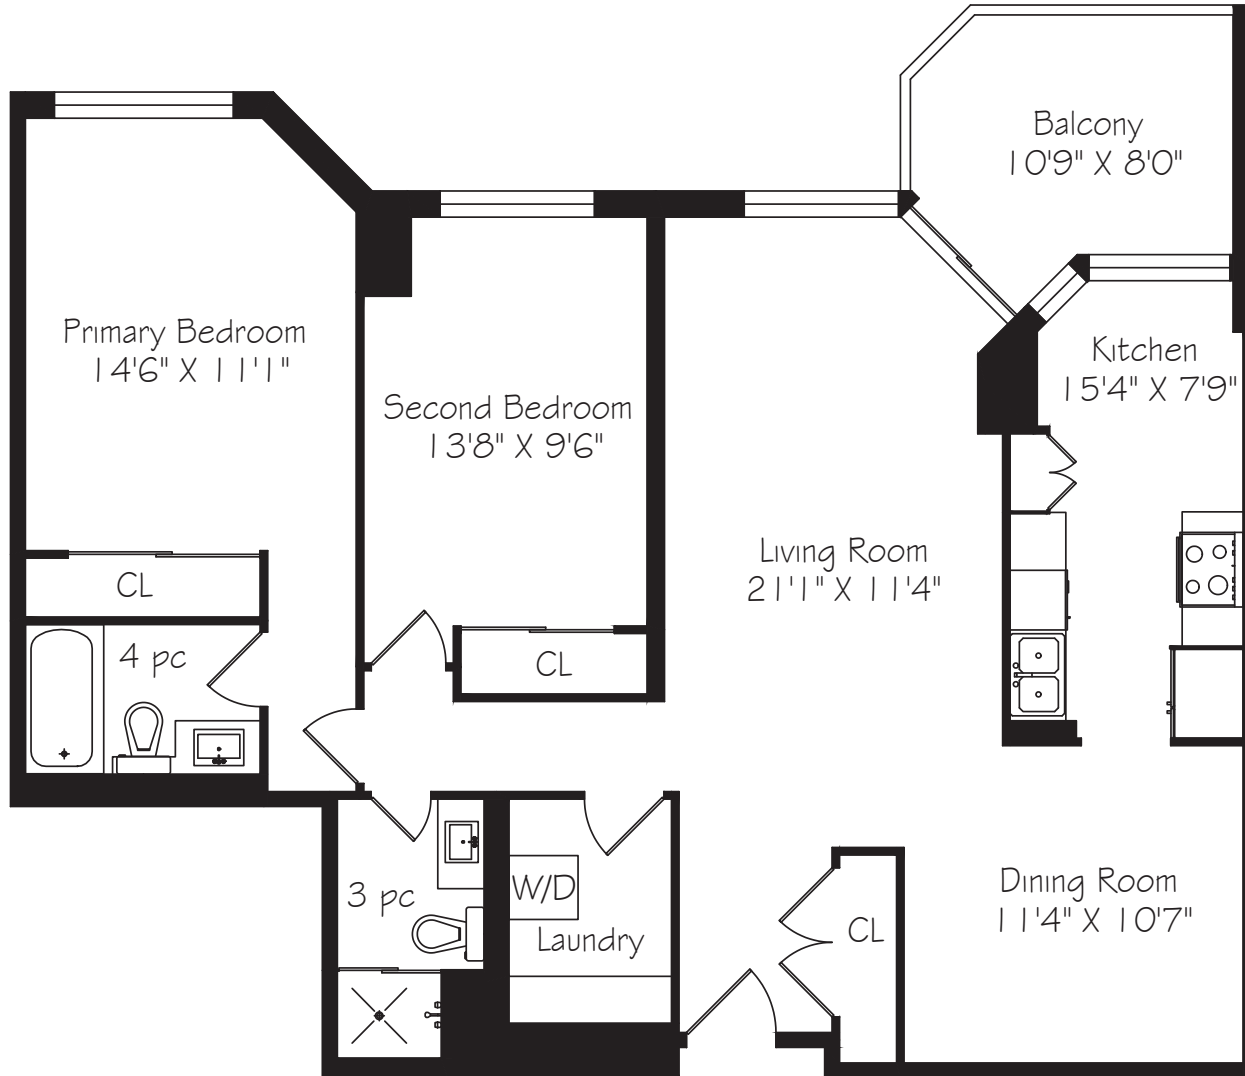

# 1210 Don Mills Road #202

Main Floor  
1140 Square Feet  
+ 85 Balcony