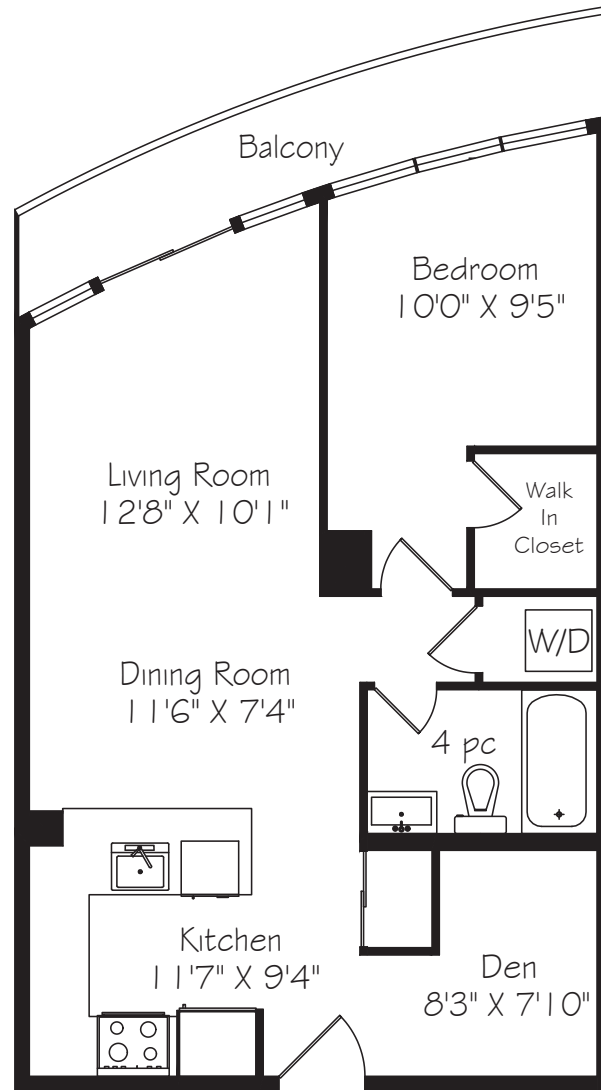

HEAPS ESTRIN

REAL ESTATE TEAM

25 Carlton St #1405

630 Square Feet

+ 70 Balcony