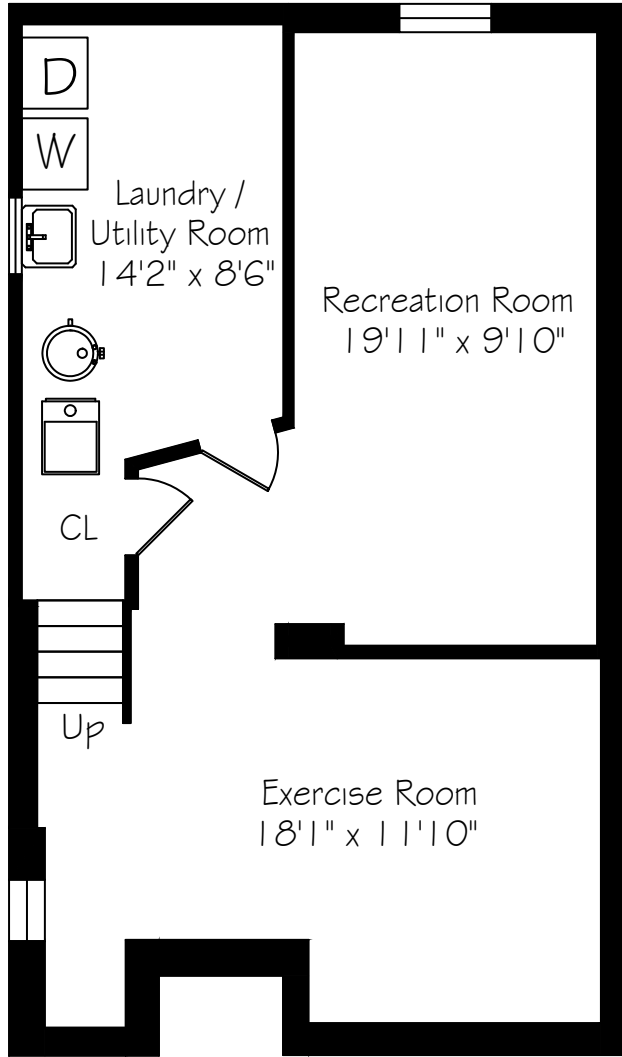

# 438 Lana Terrace

Lower Level  
658 Square Feet

Main Floor  
670 Square Feet

Second Floor  
616 Square Feet