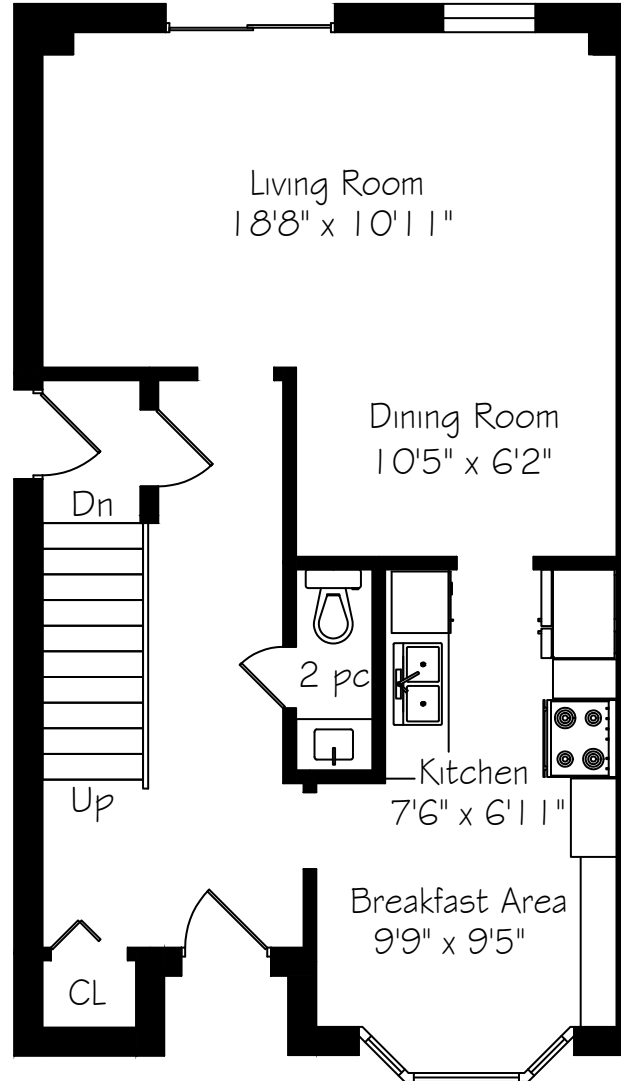

# 438 Lana Terrace

Lower Level  
658 Square Feet

Main Floor  
670 Square Feet

Second Floor  
616 Square Feet