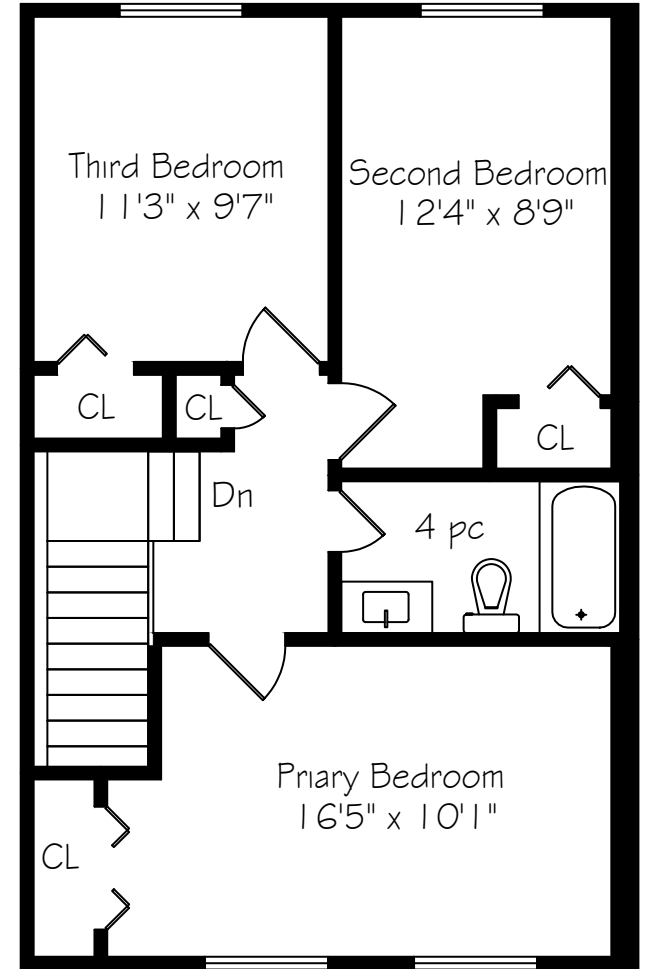

# 438 Lana Terrace

Lower Level  
658 Square Feet

Main Floor  
670 Square Feet

Second Floor  
616 Square Feet