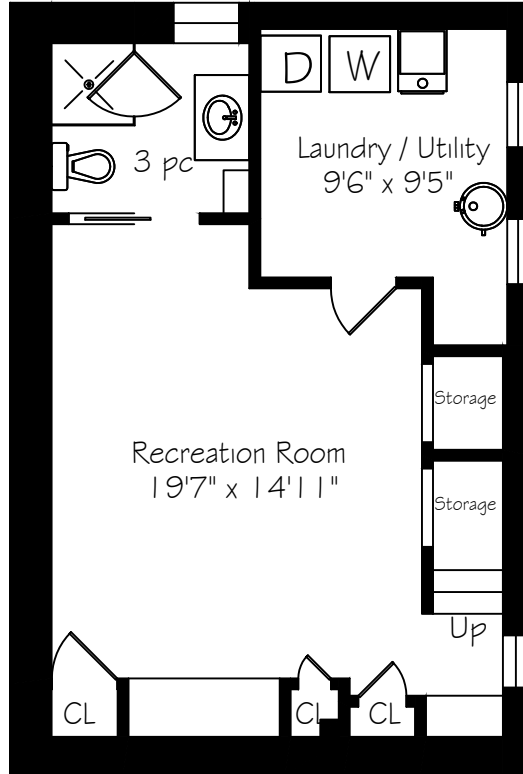

107 Glenvale Blvd

Garage
228 Square Feet

Lower Level
568 Square Feet

Main Floor
568 Square Feet

Second Floor
568 Square Feet