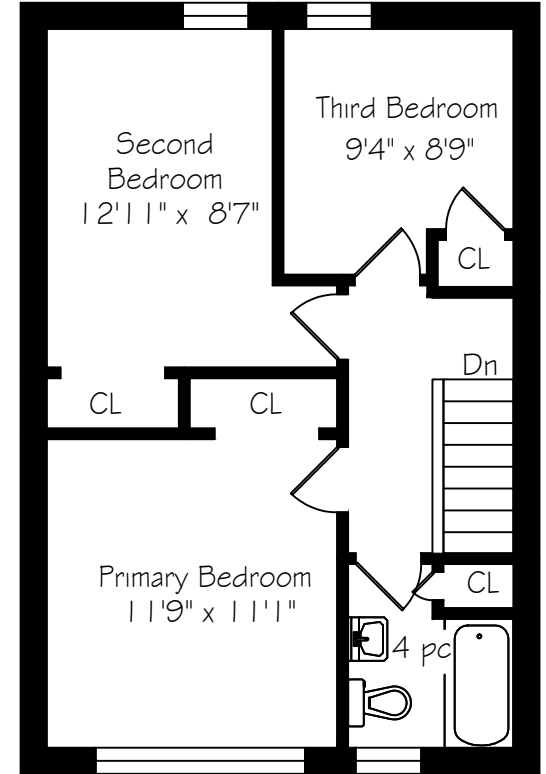

107 Glenvale Blvd

Garage
228 Square Feet

Lower Level
568 Square Feet

Main Floor
568 Square Feet

Second Floor
568 Square Feet