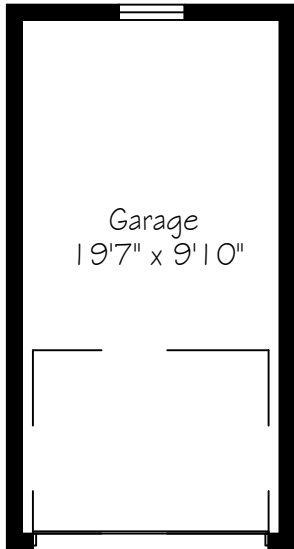

107 Glenvale Blvd

Garage
228 Square Feet

Lower Level
568 Square Feet

Main Floor
568 Square Feet

Second Floor
568 Square Feet