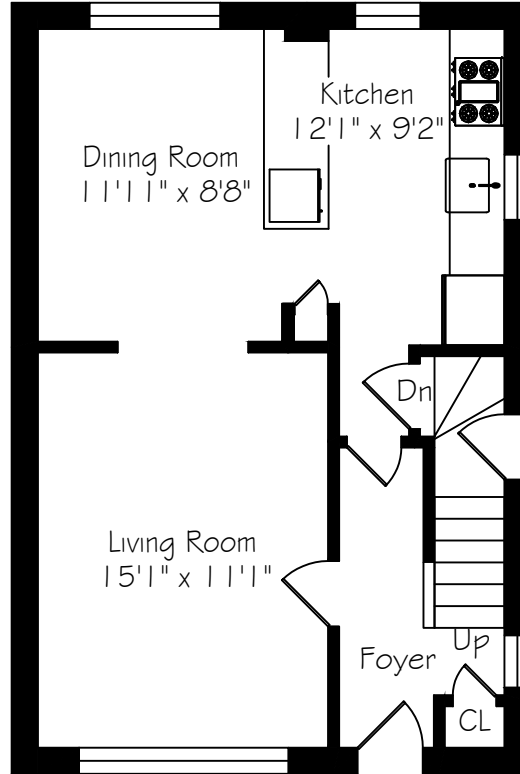

107 Glenvale Blvd

Garage
228 Square Feet

Lower Level
568 Square Feet

Main Floor
568 Square Feet

Second Floor
568 Square Feet