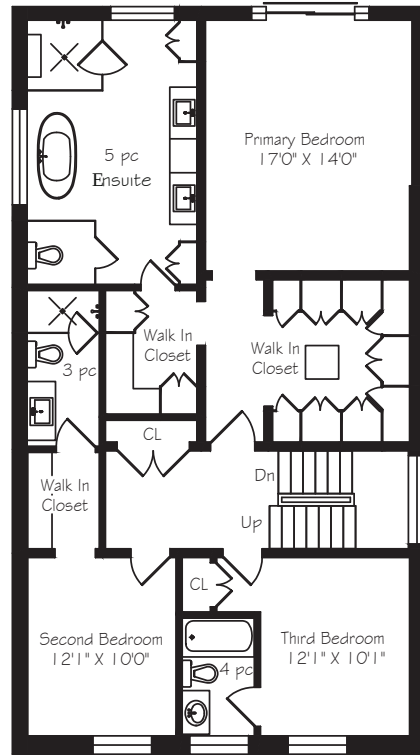

# 233 Inglewood Drive

Main Floor  
1877 Square Feet

Second Floor  
1417 Square Feet

Third Floor  
705 Square Feet

Lower Level  
1690 Square Feet