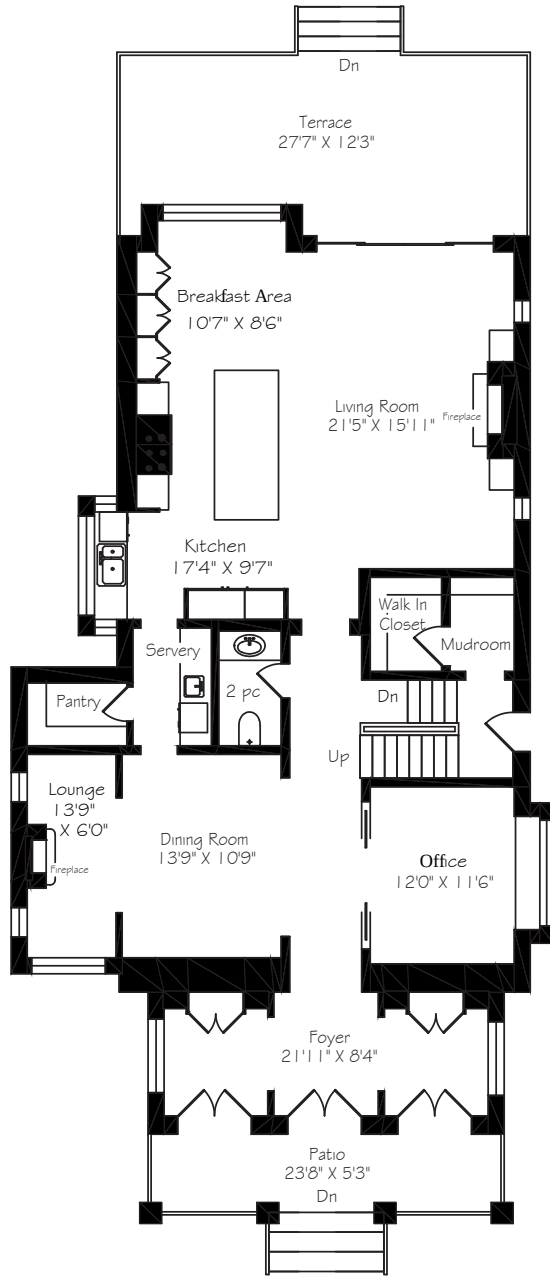

# 233 Inglewood Drive

Main Floor  
1877 Square Feet

Second Floor  
1417 Square Feet

Third Floor  
705 Square Feet

Lower Level  
1690 Square Feet