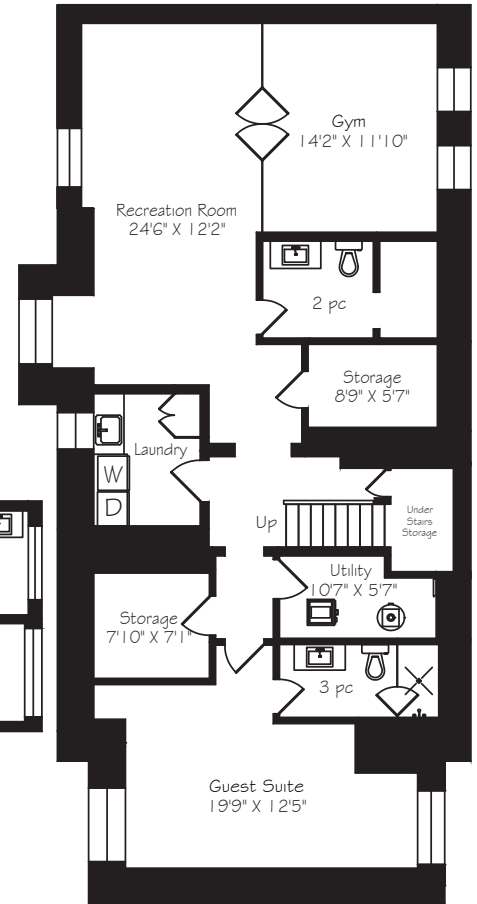

# 233 Inglewood Drive

Main Floor  
1877 Square Feet

Second Floor  
1417 Square Feet

Third Floor  
705 Square Feet

Lower Level  
1690 Square Feet