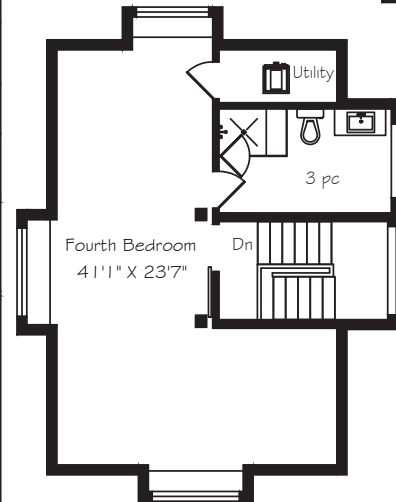

# 233 Inglewood Drive

Main Floor  
1877 Square Feet

Second Floor  
1417 Square Feet

Third Floor  
705 Square Feet

Lower Level  
1690 Square Feet