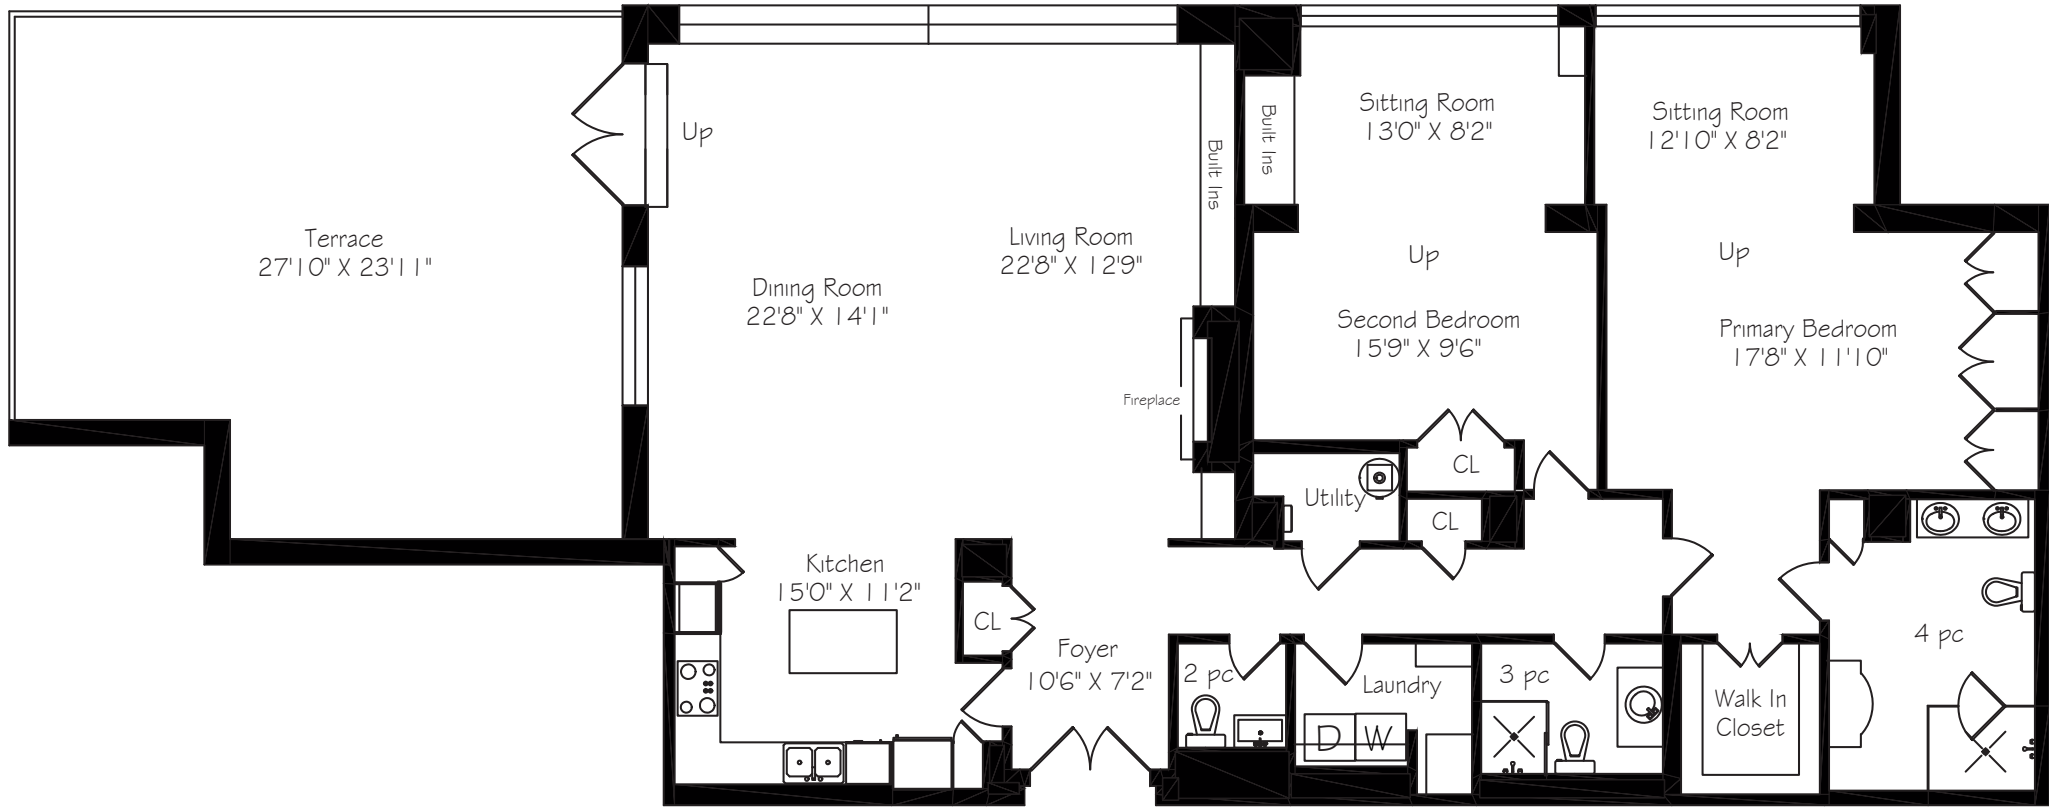

# 4 Lowther Avenue #506

Suite 506  
 2295 Square Feet  
 + 610 Terrace

Measurements and Calculations are approximate  
 To be used as guidelines only