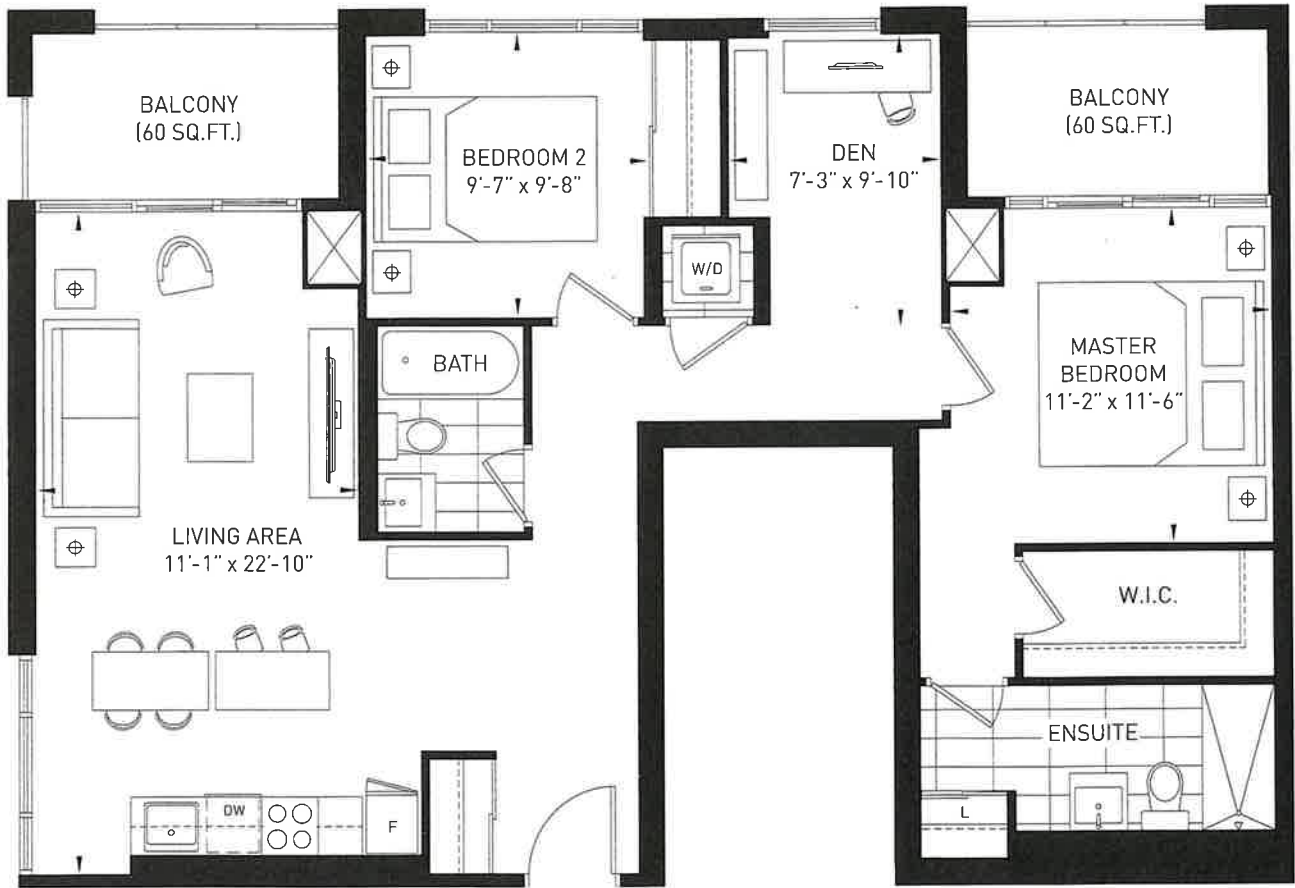

2 BEDROOM + DEN

2 K

THE
QUEENSVIEW
AT BACKYARD CONDOS

SCENE

INDOOR: 1,059 SQ.FT. / OUTDOOR: 120 SQ.FT.

1,179 Square Feet

Another Landmark
Community By