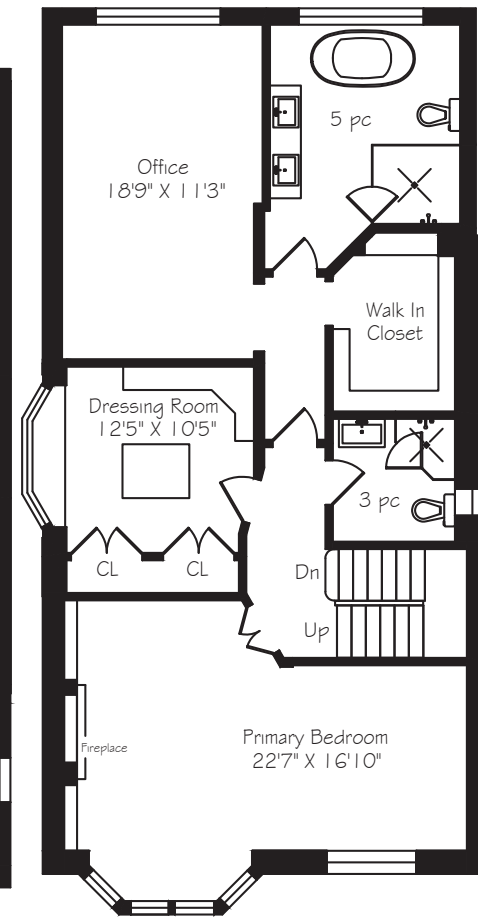

# 40 Sherbourne Street North

Lower Level  
1364 Square Feet

Main Floor  
1609 Square Feet

Second Floor  
1232 Square Feet

Third Floor  
784 Square Feet