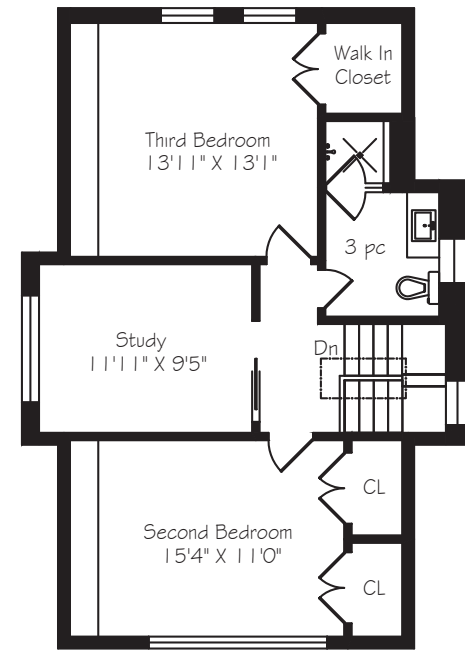

# 40 Sherbourne Street North

Lower Level  
1364 Square Feet

Main Floor  
1609 Square Feet

Second Floor  
1232 Square Feet

Third Floor  
784 Square Feet