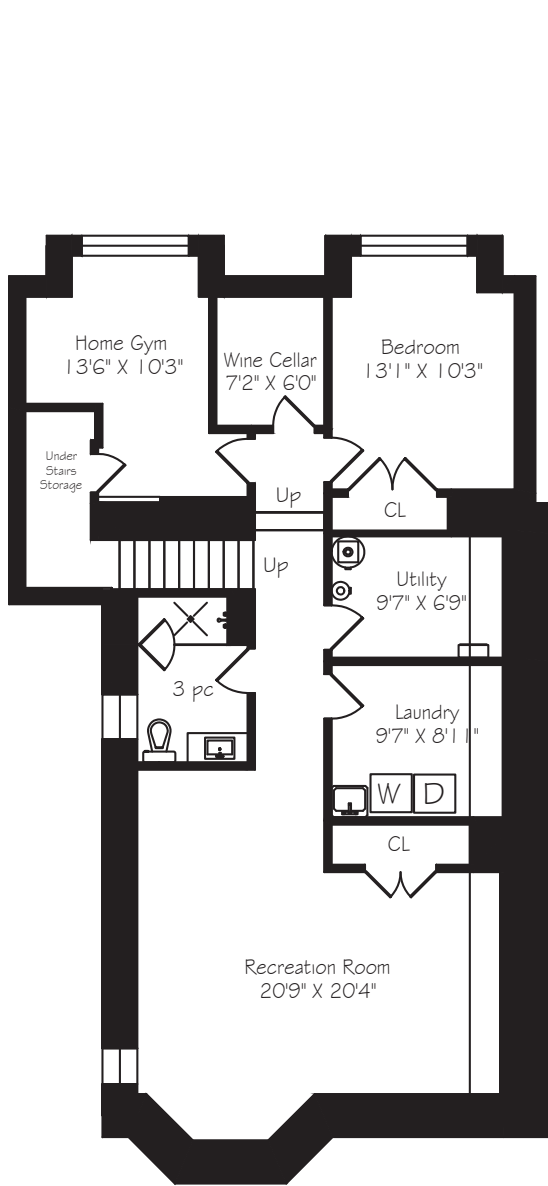

# 40 Sherbourne Street North

Lower Level  
1364 Square Feet

Main Floor  
1609 Square Feet

Second Floor  
1232 Square Feet

Third Floor  
784 Square Feet