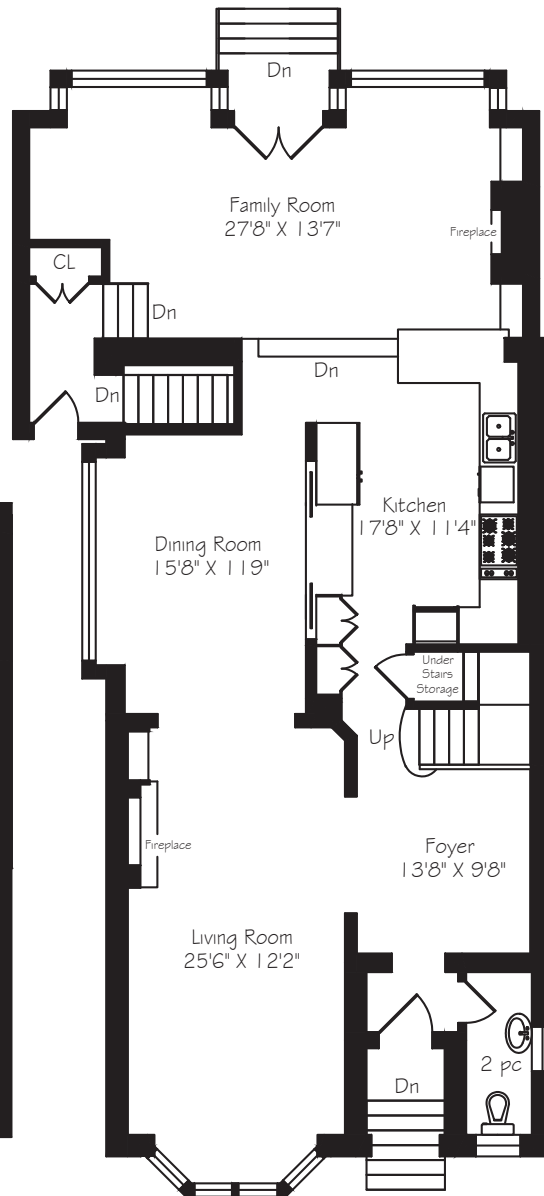

# 40 Sherbourne Street North

Lower Level  
1364 Square Feet

Main Floor  
1609 Square Feet

Second Floor  
1232 Square Feet

Third Floor  
784 Square Feet