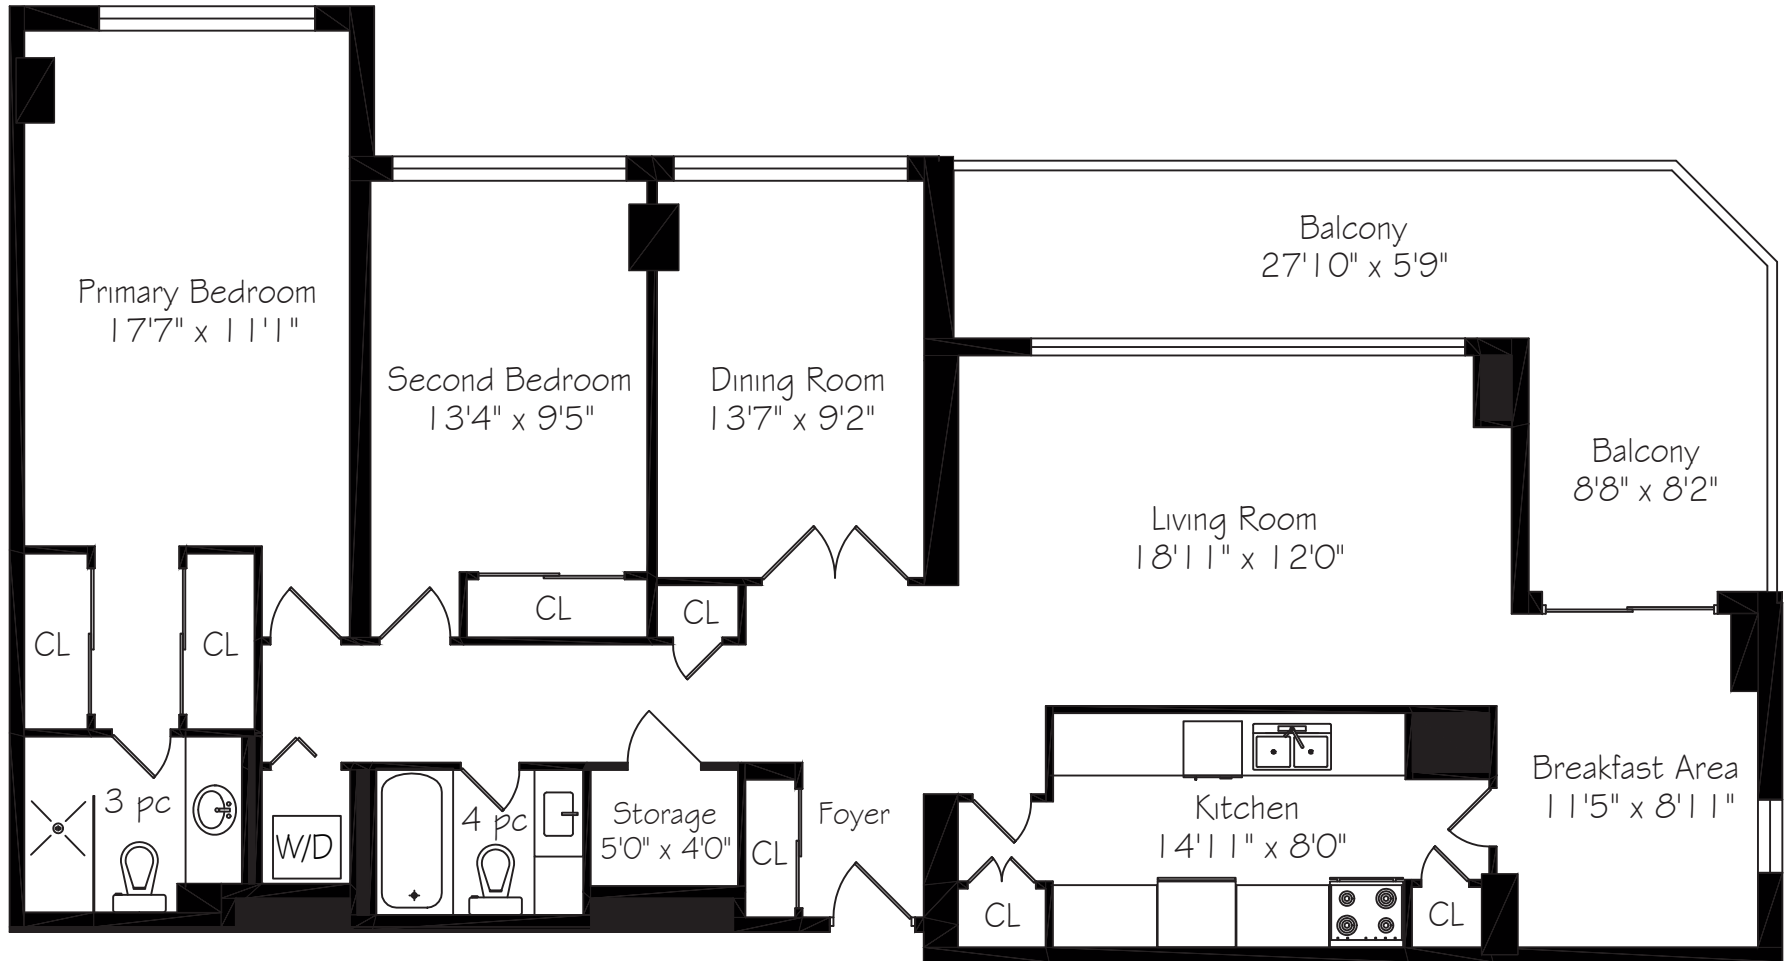

75 Wynford Heights Crescent

Suite 508
1440 Square Feet
+ 225 Balcony

Measurements and Calculations are approximate
To be used as guidelines only