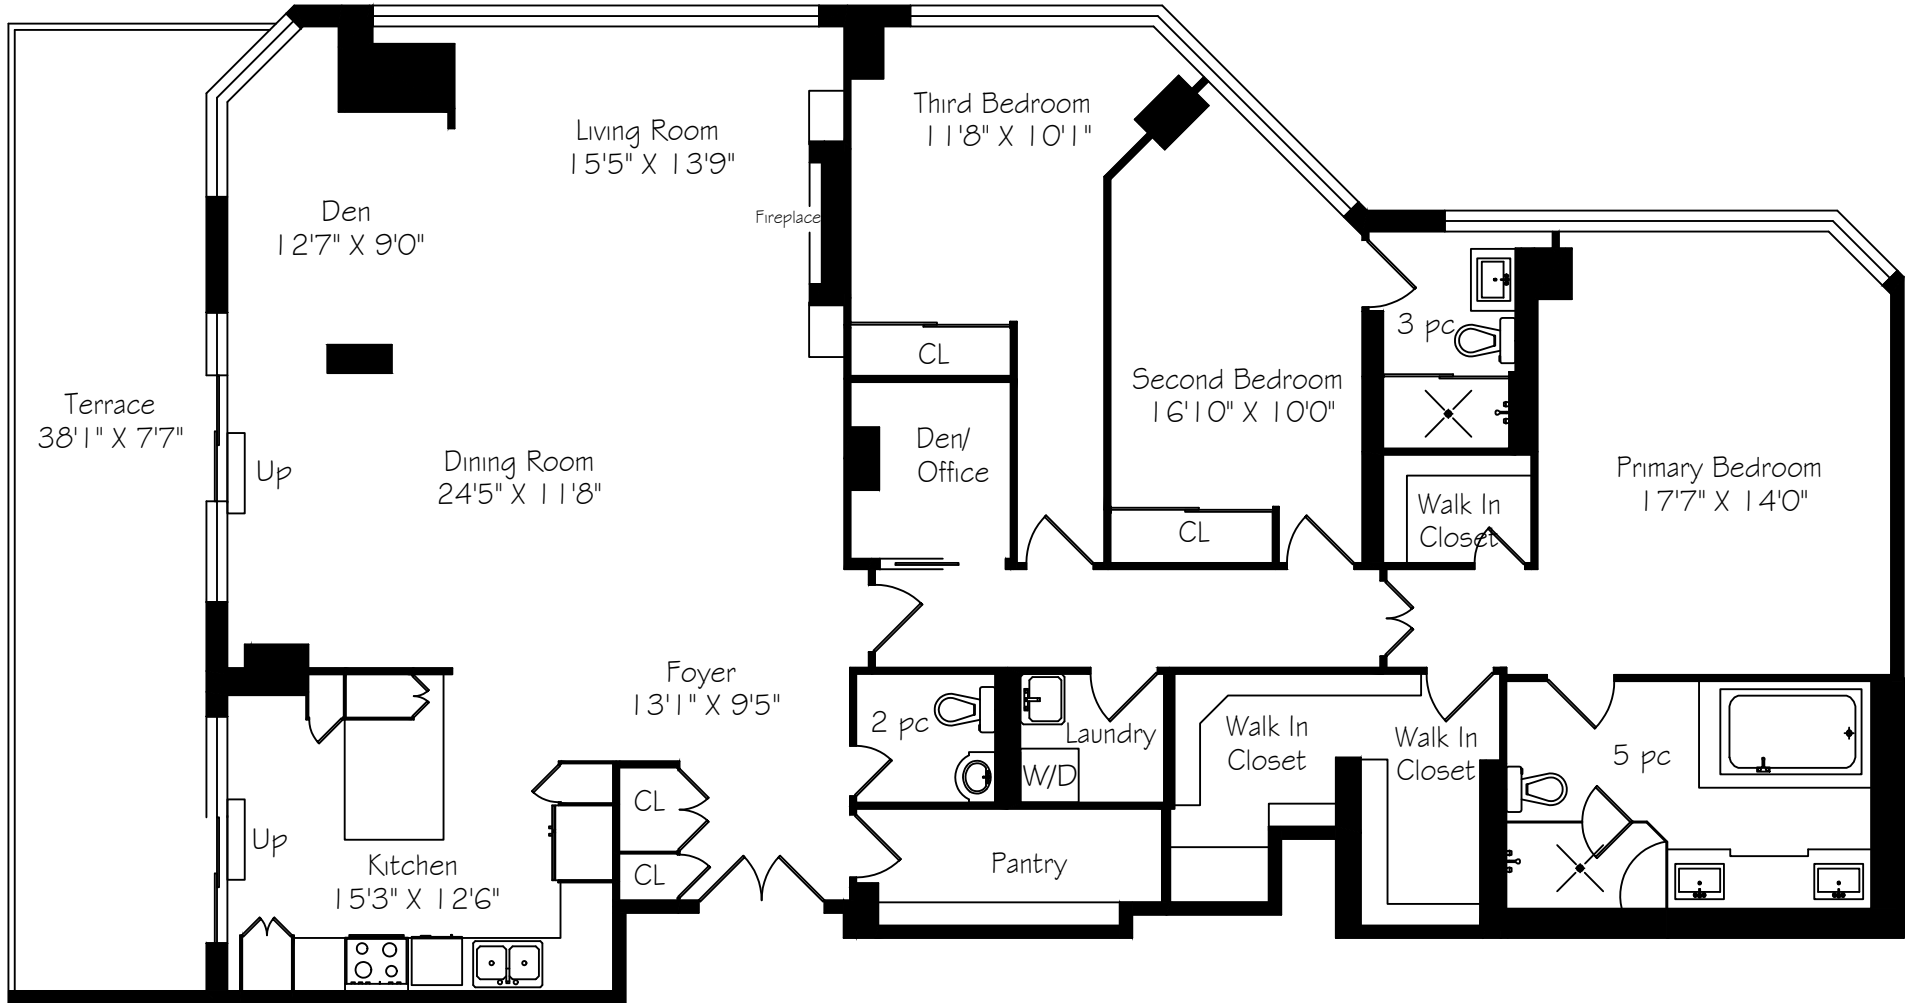

HEAPS ESTRIN

REAL ESTATE TEAM

7805 Bayview Avenue

Penthouse 22
2285 Square Feet
+ 295 Terrace

Measurements and Calculations are approximate
To be used as guidelines only