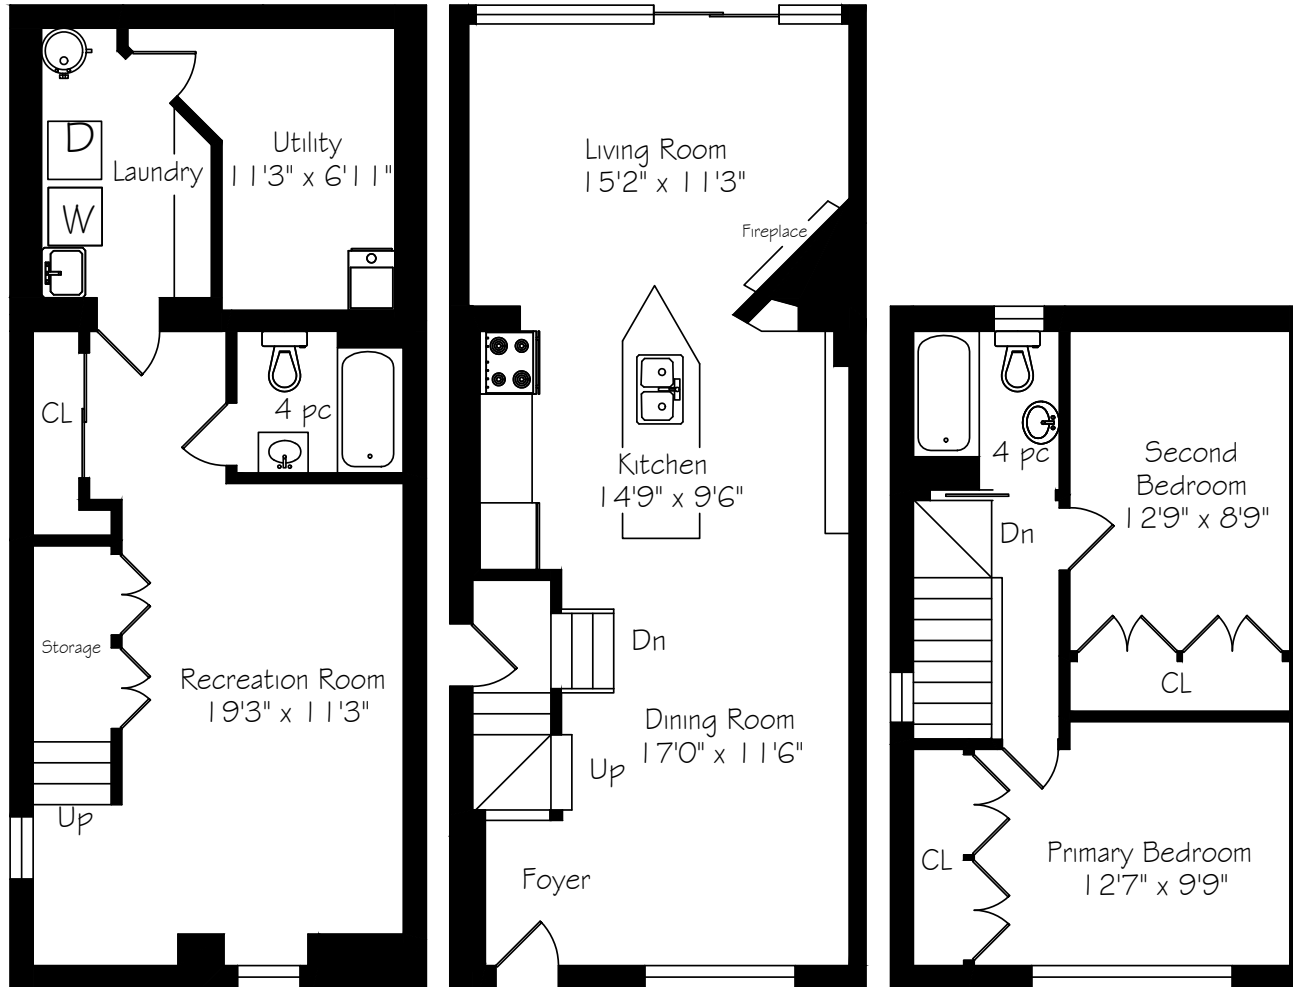

# 568 Broadway Avenue

Lower Level  
636 Square Feet

Main Floor  
636 Square Feet

Second Floor  
442 Square Feet