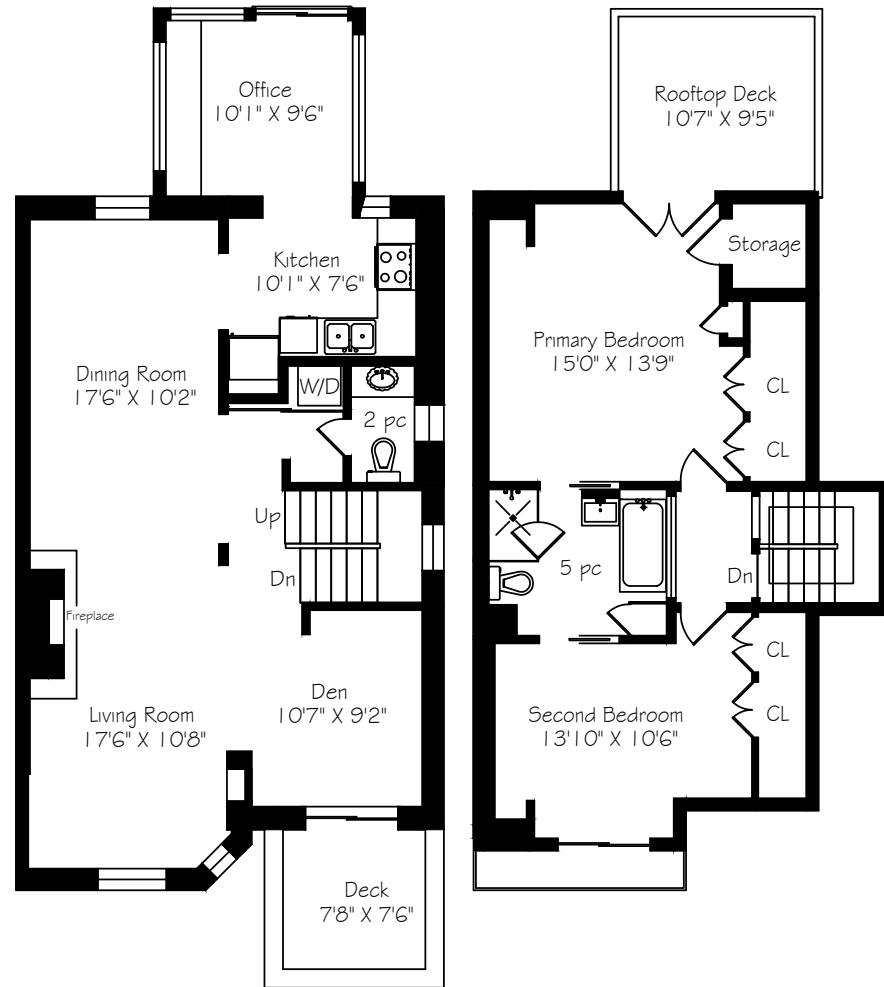

112 Pricefield Road

Measurements and Calculations are approximate
To be used as guidelines only
www.measuredup.ca

Upper Suite
1,592 Square Feet

Lower Level Suite
808 Square Feet