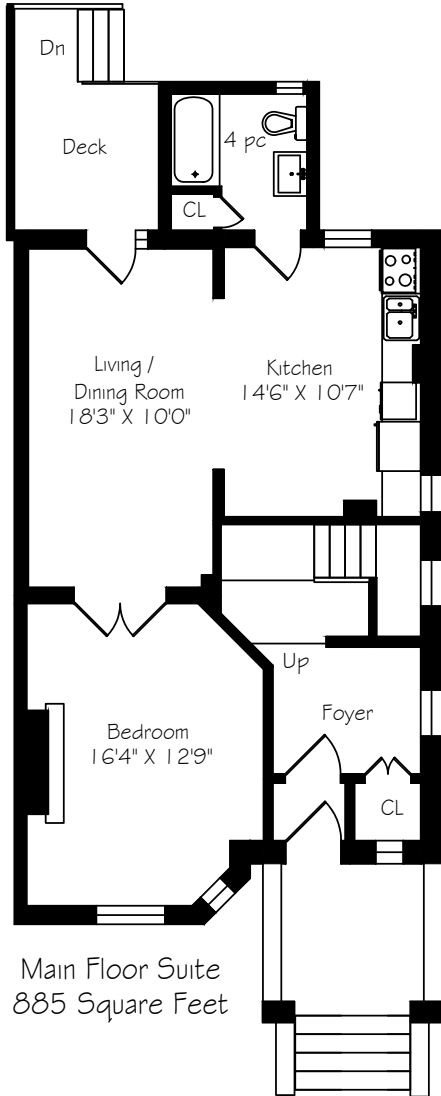

112 Pricefield Road

Measurements and Calculations are approximate
To be used as guidelines only
www.measuredup.ca

Upper Suite
1,592 Square Feet

Lower Level Suite
808 Square Feet