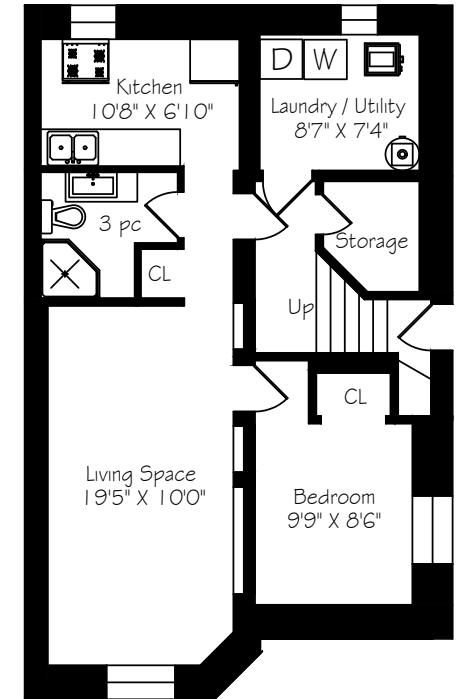

112 Pricefield Road

Measurements and Calculations are approximate
To be used as guidelines only
www.measuredup.ca

Upper Suite
1,592 Square Feet

Lower Level Suite
808 Square Feet