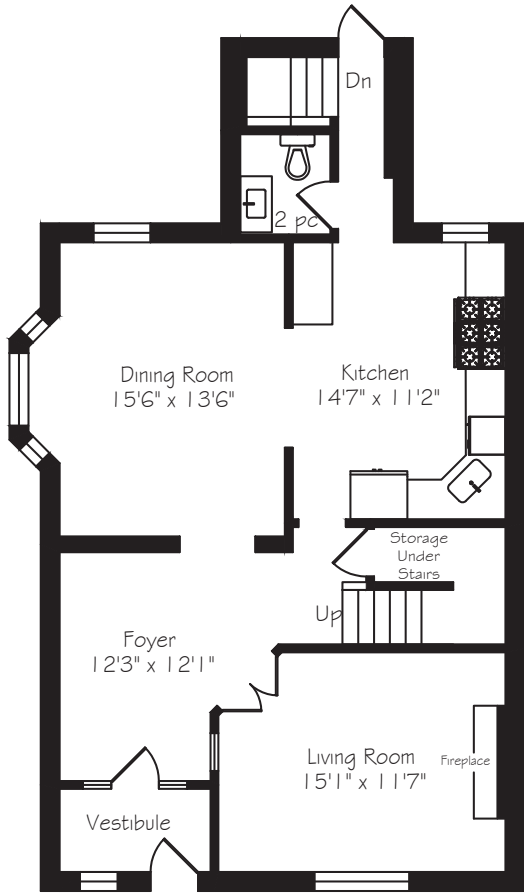

HEAPS ESTRIN

REAL ESTATE TEAM

518 Markham Street

Main Floor
1006 Square Feet

Measurements and Calculations are approximate
To be used as guidelines only

Second Floor
1006 Square Feet

Third Floor
795 Square Feet

Lower Level
1001 Square Feet