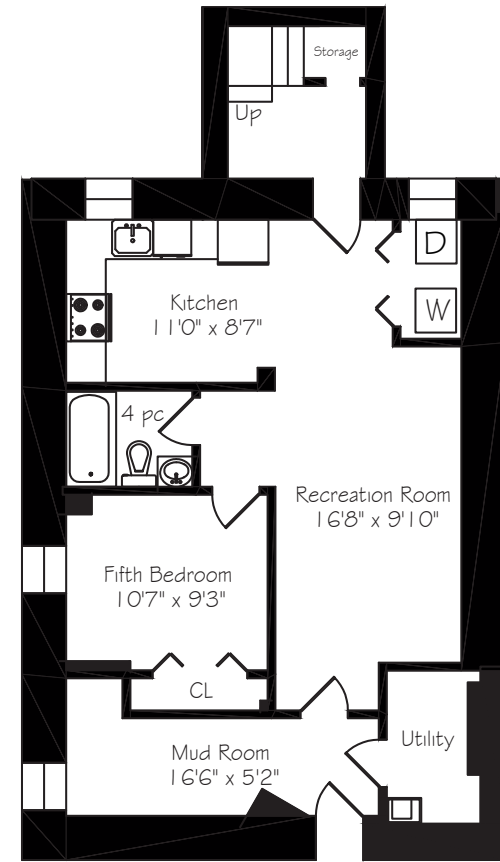

HEAPS ESTRIN

REAL ESTATE TEAM

518 Markham Street

Main Floor
1006 Square Feet

Measurements and Calculations are approximate
To be used as guidelines only

Second Floor
1006 Square Feet

Third Floor
795 Square Feet

Lower Level
1001 Square Feet