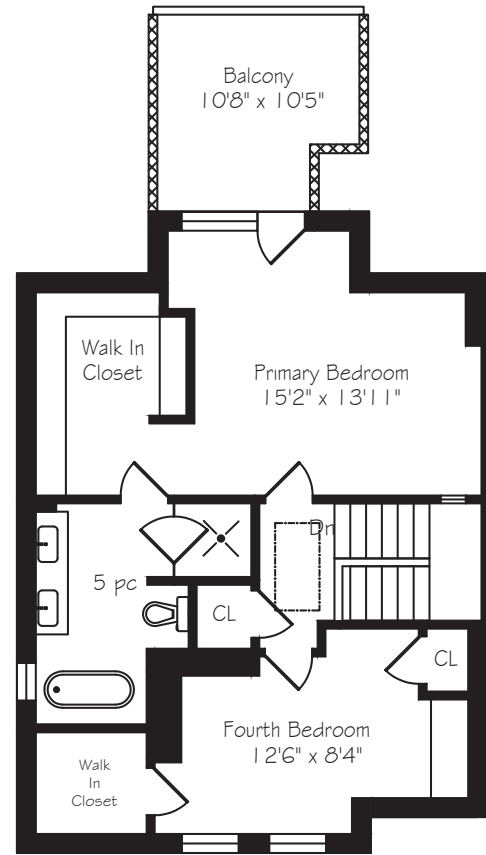

HEAPS ESTRIN

REAL ESTATE TEAM

518 Markham Street

Main Floor
1006 Square Feet

Measurements and Calculations are approximate
To be used as guidelines only

Second Floor
1006 Square Feet

Third Floor
795 Square Feet

Lower Level
1001 Square Feet