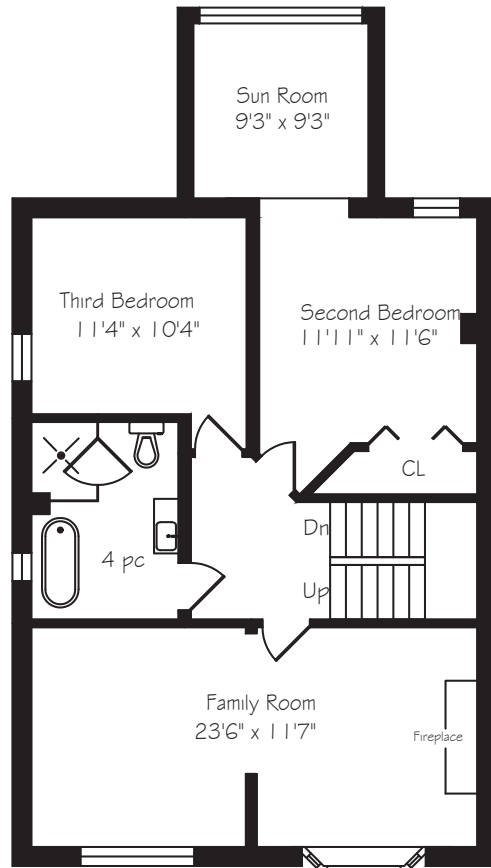

HEAPS ESTRIN

REAL ESTATE TEAM

518 Markham Street

Main Floor
1006 Square Feet

Measurements and Calculations are approximate
To be used as guidelines only

Second Floor
1006 Square Feet

Third Floor
795 Square Feet

Lower Level
1001 Square Feet