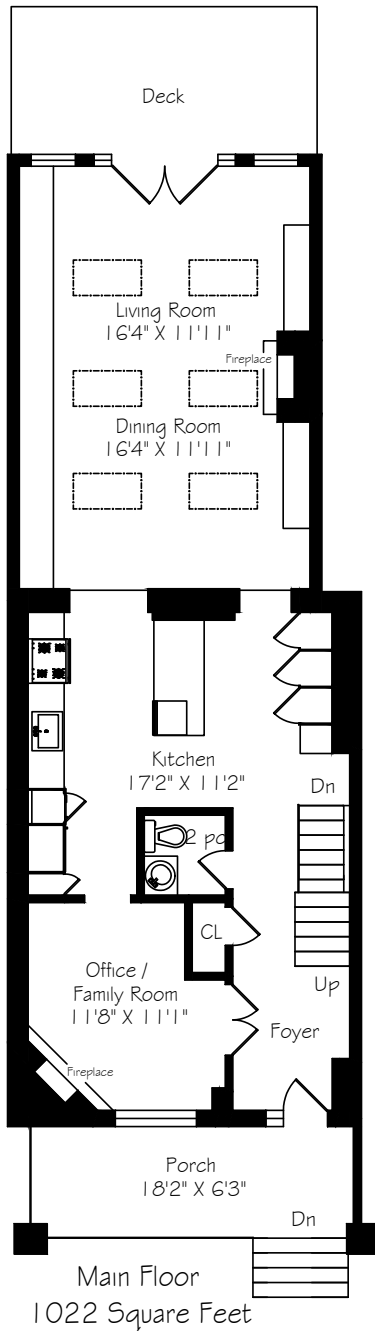

HEAPS ESTRIN

REAL ESTATE TEAM

142 Montgomery Avenue

Measurements and Calculations are approximate
To be used as guidelines only
www.measuredup.ca

Second Floor
592 Square Feet

Lower Level
592 Square Feet