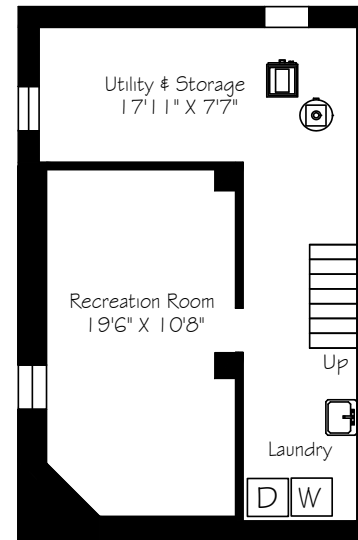

HEAPS ESTRIN

REAL ESTATE TEAM

142 Montgomery Avenue

Measurements and Calculations are approximate
To be used as guidelines only
www.measuredup.ca

Second Floor
592 Square Feet

Lower Level
592 Square Feet