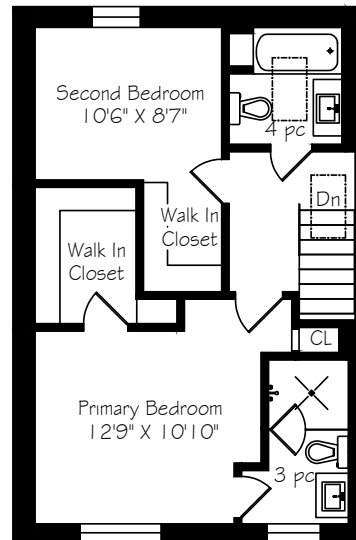

HEAPS ESTRIN

REAL ESTATE TEAM

142 Montgomery Avenue

Measurements and Calculations are approximate
To be used as guidelines only
www.measuredup.ca

Second Floor
592 Square Feet

Lower Level
592 Square Feet