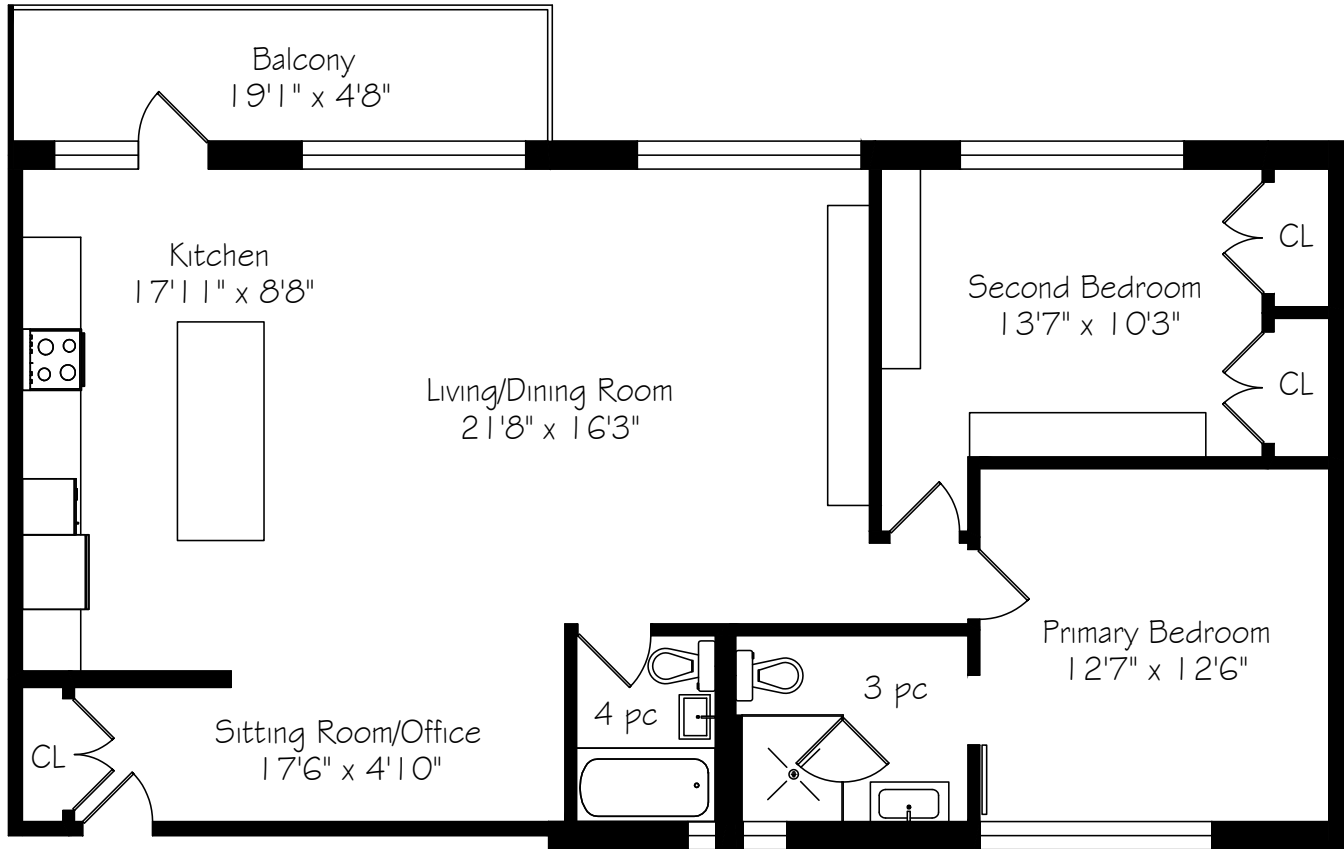

HEAPS ESTRIN

REAL ESTATE TEAM

40 Glen Road, Suite 301

Suite 301

1205 Square Feet

+ 90 Balcony

Measurements and Calculations are approximate
To be used as guidelines only
www.measuredup.ca