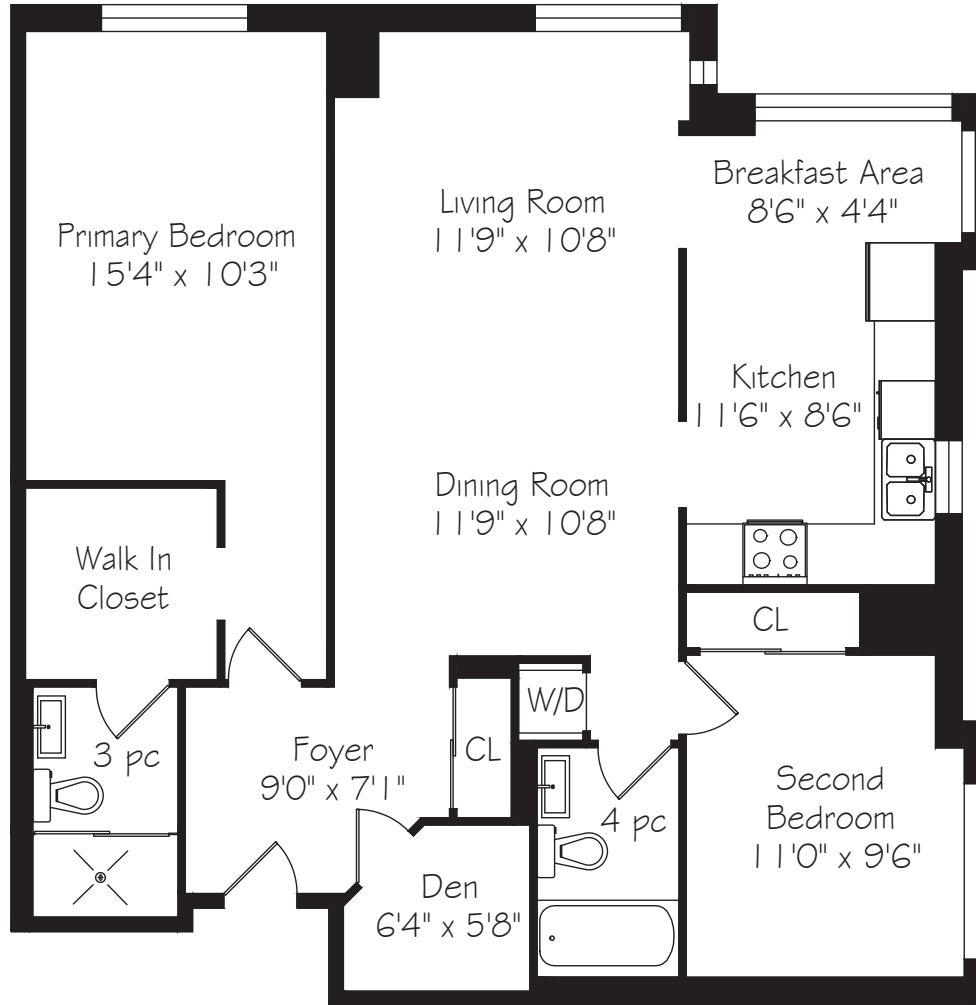

2470 Eglinton Avenue West Unit 806

1050 Square Feet

Measurements and Calculations are approximate
To be used as guidelines only