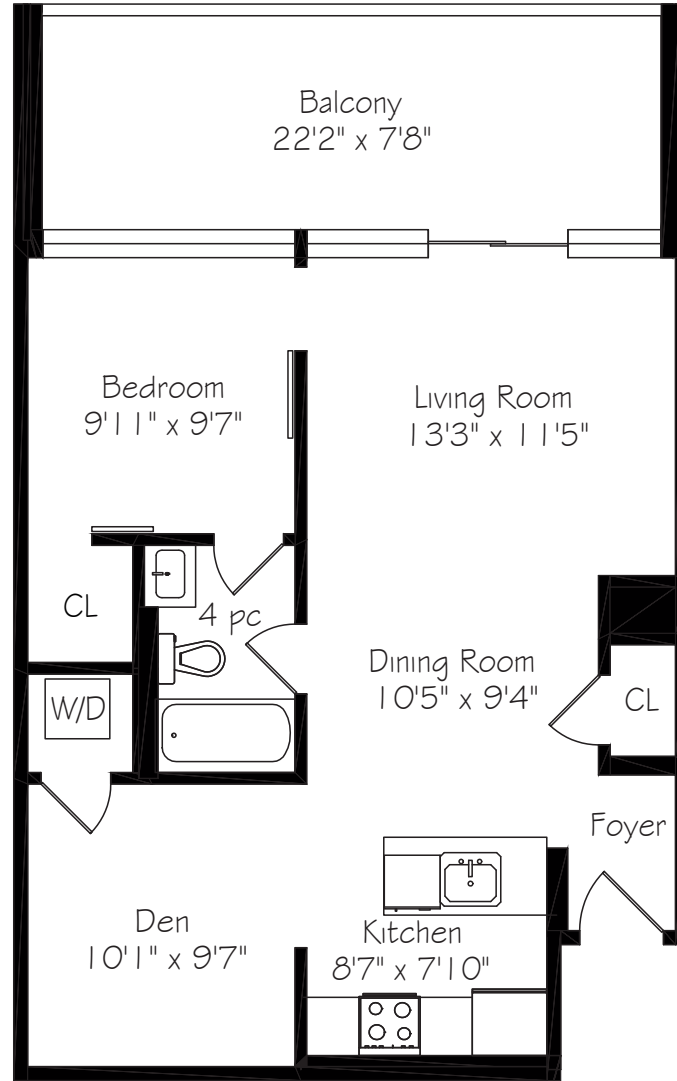

HEAPS ESTRIN
REAL ESTATE TEAM

569 King Street East, Unit 309

700 Square Feet
+ 170 Balcony

Measurements and Calculations are approximate
To be used as guidelines only