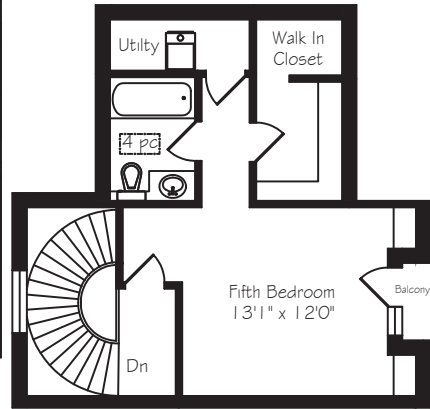

Third Floor
549 Square Feet