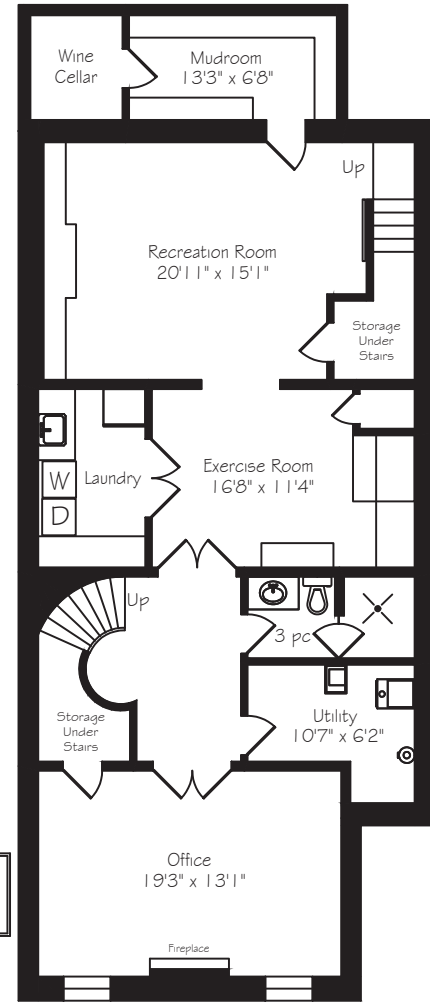

Lower Level
1607 Square Feet