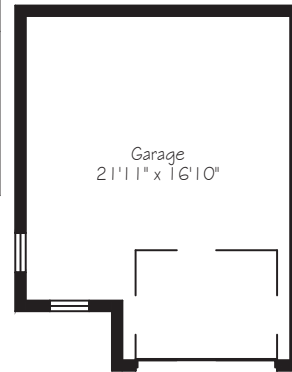

HEAPS ESTRIN

REAL ESTATE TEAM

27 St Andrews Gardens

398 Garage