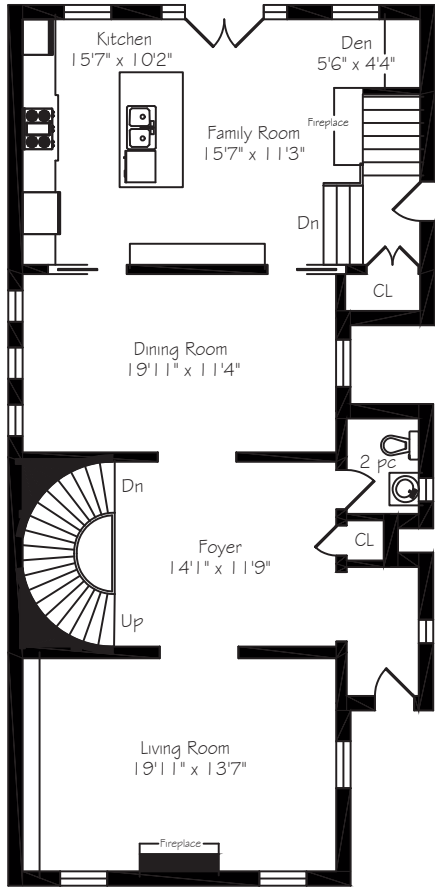

HEAPS ESTRIN

REAL ESTATE TEAM

27 St Andrews Gardens

Main Floor
1426 Square Feet