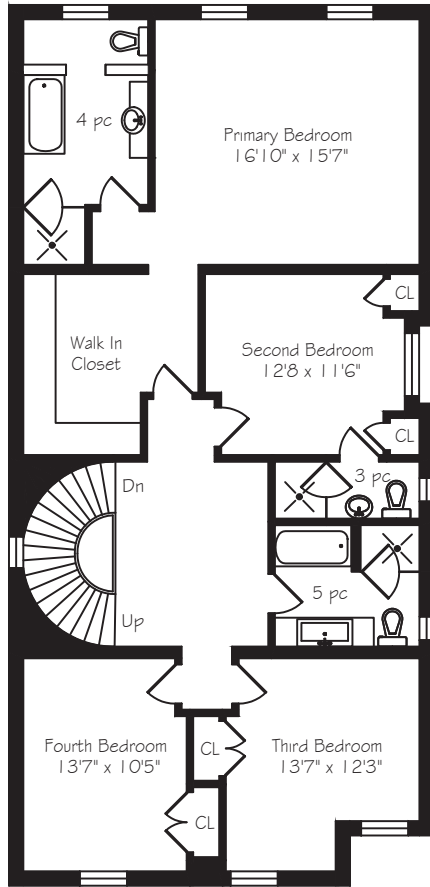

Second Floor
1491 Square Feet