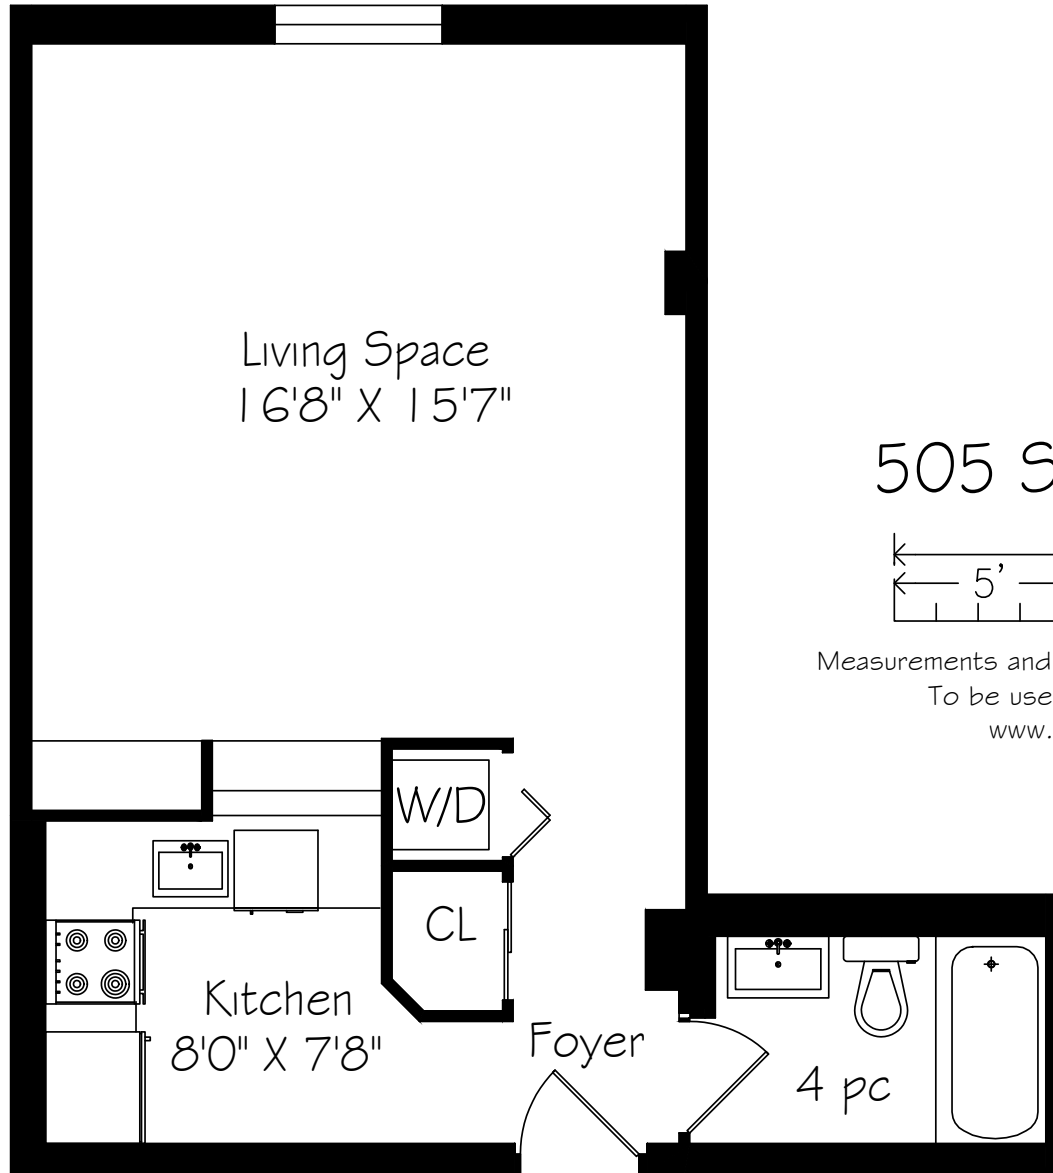

88 Charles Street East, Suite 409

505 Square Feet

Measurements and Calculations are approximate
To be used as guidelines only
www.measuredup.ca