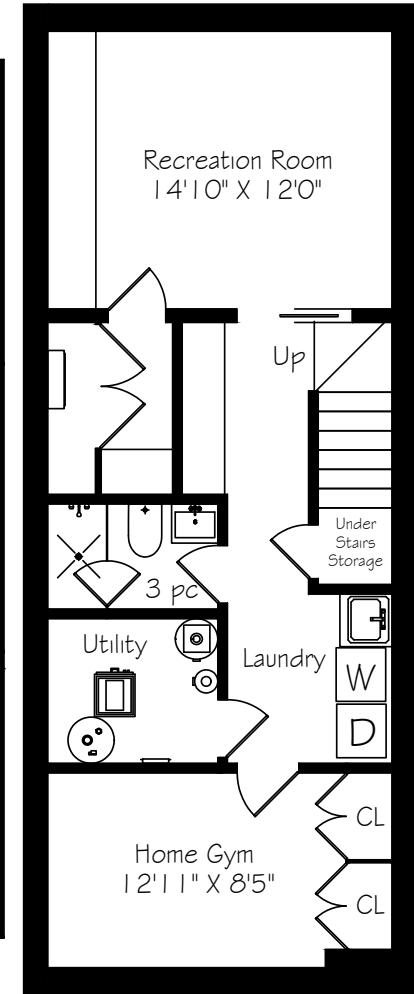

48 Shaftesbury Avenue

Measurements and Calculations are approximate
To be used as guidelines only
www.measuredup.ca

Main Floor
737 Square Feet

Second Floor
664 Square Feet

Third Floor
674 Square Feet

Lower Level
707 Square Feet