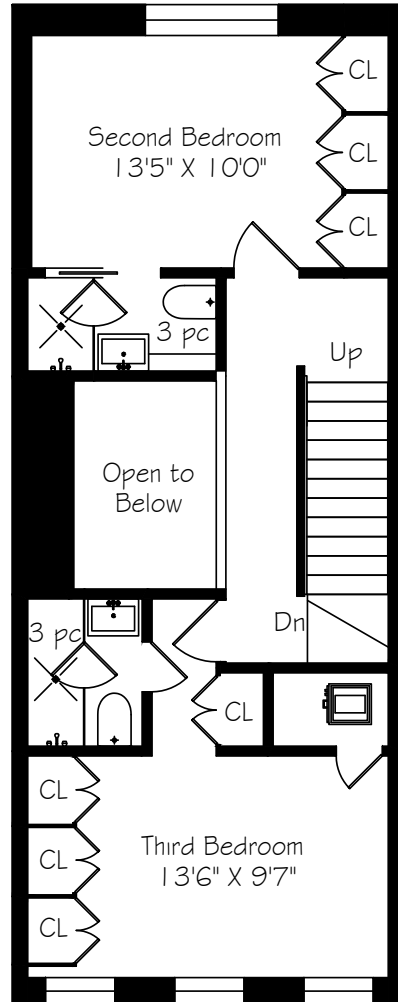

48 Shaftesbury Avenue

Measurements and Calculations are approximate
To be used as guidelines only
www.measuredup.ca

Main Floor
737 Square Feet

Second Floor
664 Square Feet

Third Floor
674 Square Feet

Lower Level
707 Square Feet