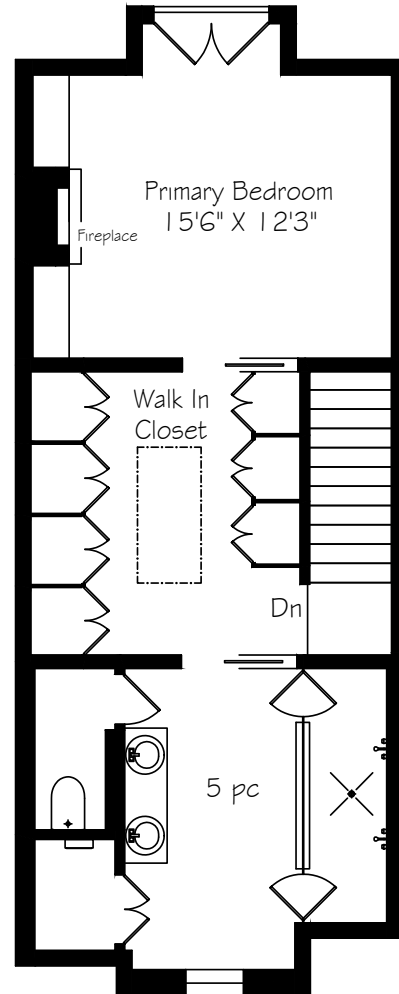

48 Shaftesbury Avenue

Measurements and Calculations are approximate
To be used as guidelines only
www.measuredup.ca

Main Floor
737 Square Feet

Second Floor
664 Square Feet

Third Floor
674 Square Feet

Lower Level
707 Square Feet