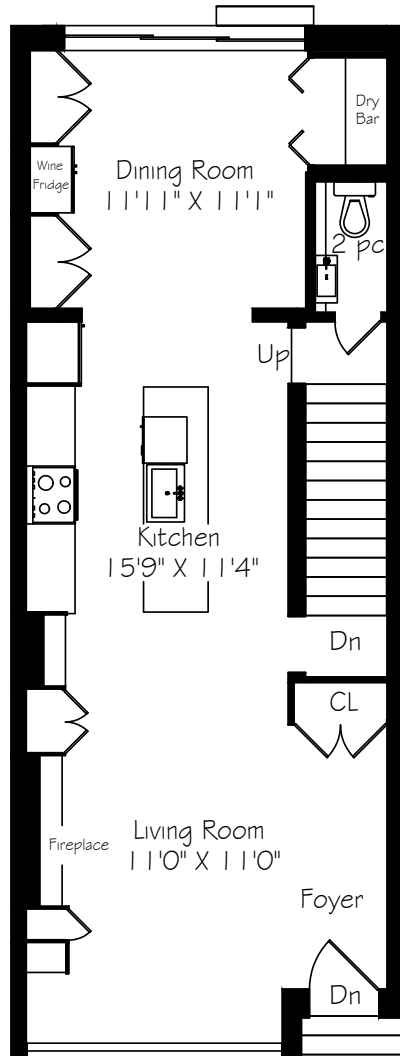

48 Shaftesbury Avenue

Measurements and Calculations are approximate
To be used as guidelines only
www.measuredup.ca

Main Floor
737 Square Feet

Second Floor
664 Square Feet

Third Floor
674 Square Feet

Lower Level
707 Square Feet