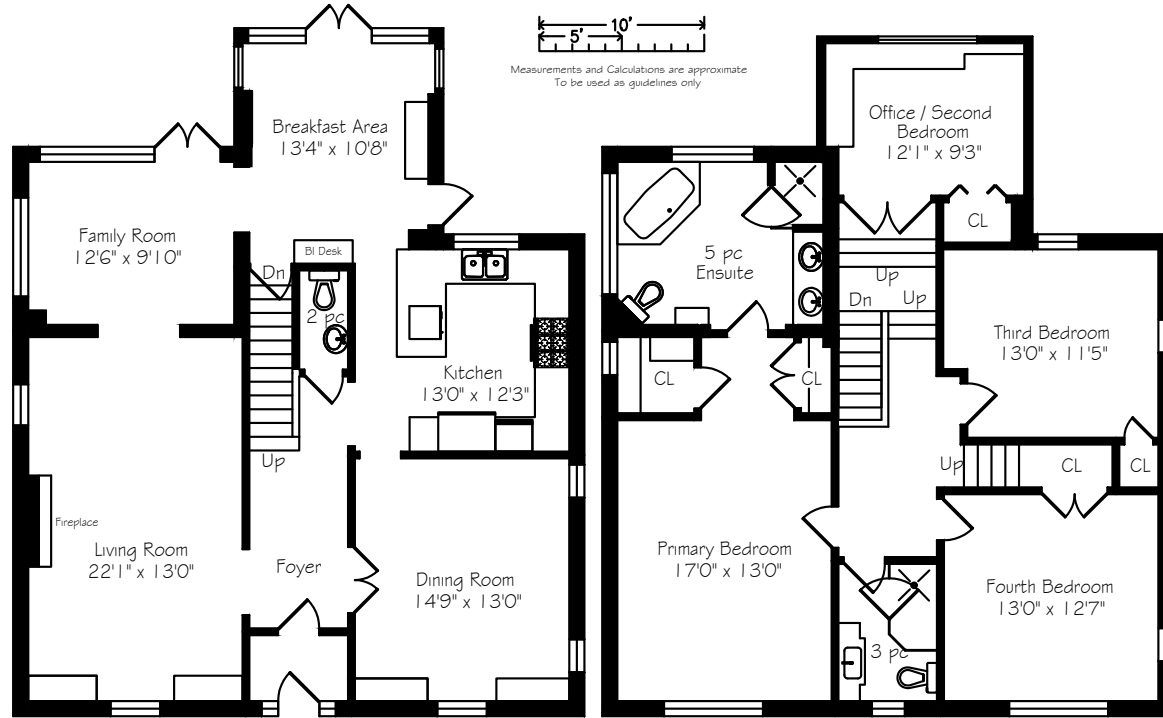

# 190 Rosedale Heights Drive

Main Floor  
1236 Square Feet

Second Floor  
1236 Square Feet

Third Floor  
725 Square Feet

Lower Level  
925 Square Feet