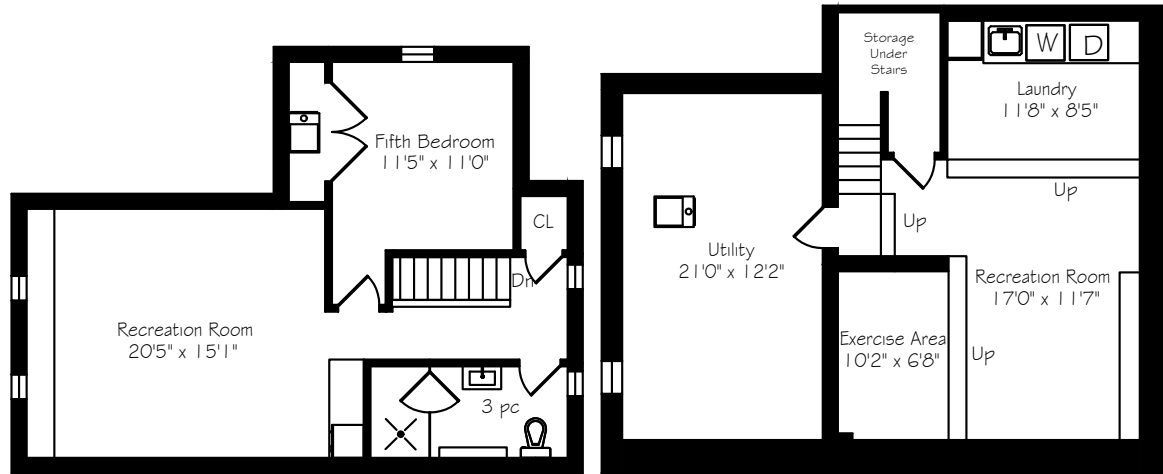

# 190 Rosedale Heights Drive

Main Floor  
1236 Square Feet

Second Floor  
1236 Square Feet

Third Floor  
725 Square Feet

Lower Level  
925 Square Feet