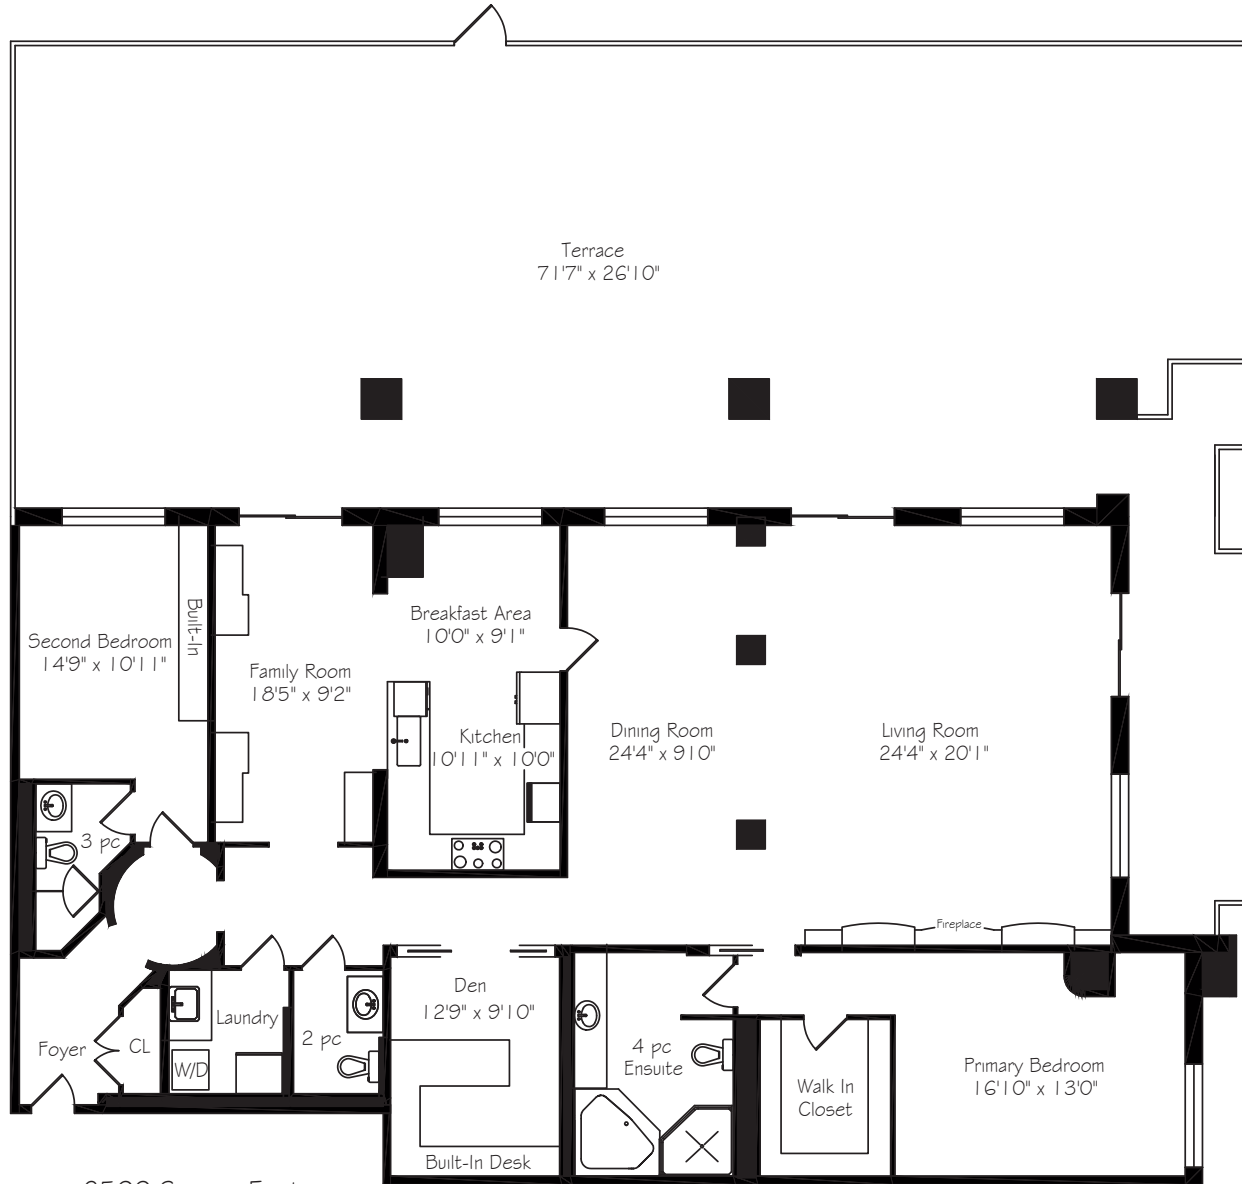

# 20 Burkebrook Place #117

2500 Square Feet  
+ 2080 Terrace

Measurements and Calculations are approximate  
To be used as guidelines only  
[www.measuredup.ca](http://www.measuredup.ca)