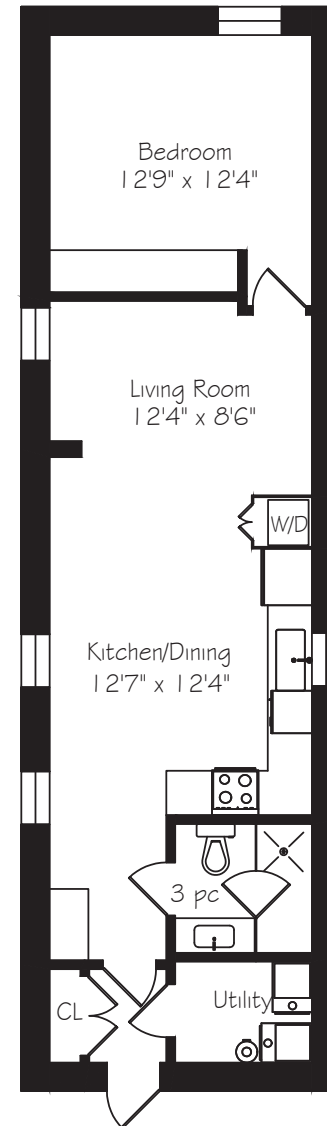

HEAPS ESTRIN

REAL ESTATE TEAM

528 Clinton Street

Measurements and Calculations are approximate
To be used as guidelines only

Main Floor
766 Square Feet

Second Floor
766 Square Feet

Third Floor
744 Square Feet

Lower Level
766 Square Feet