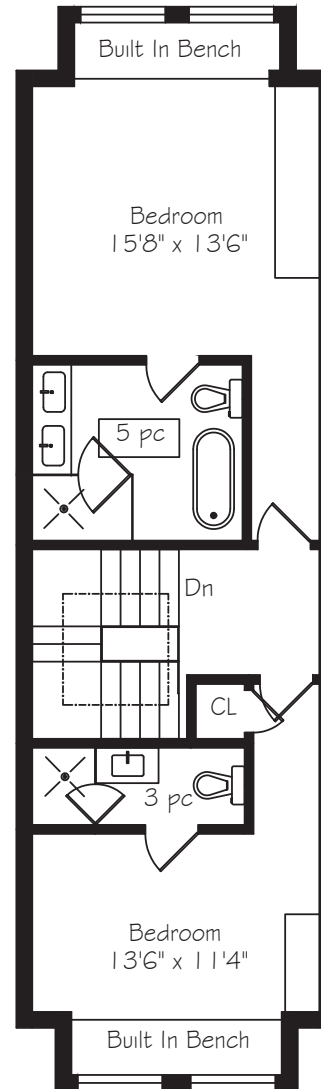

HEAPS ESTRIN

REAL ESTATE TEAM

528 Clinton Street

Measurements and Calculations are approximate
To be used as guidelines only

Main Floor
766 Square Feet

Second Floor
766 Square Feet

Third Floor
744 Square Feet

Lower Level
766 Square Feet