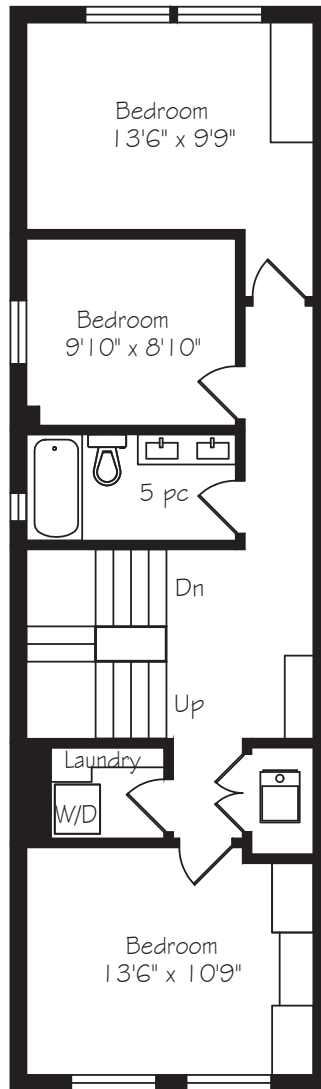

HEAPS ESTRIN

REAL ESTATE TEAM

528 Clinton Street

Measurements and Calculations are approximate
To be used as guidelines only

Main Floor
766 Square Feet

Second Floor
766 Square Feet

Third Floor
744 Square Feet

Lower Level
766 Square Feet