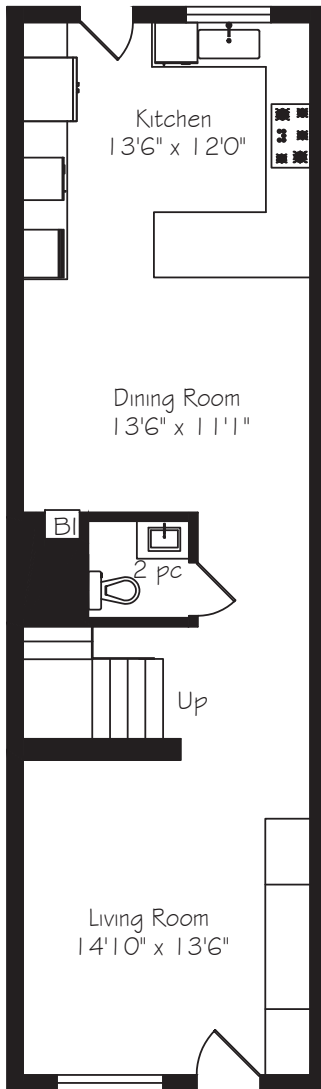

HEAPS ESTRIN

REAL ESTATE TEAM

528 Clinton Street

Measurements and Calculations are approximate
To be used as guidelines only

Main Floor
766 Square Feet

Second Floor
766 Square Feet

Third Floor
744 Square Feet

Lower Level
766 Square Feet