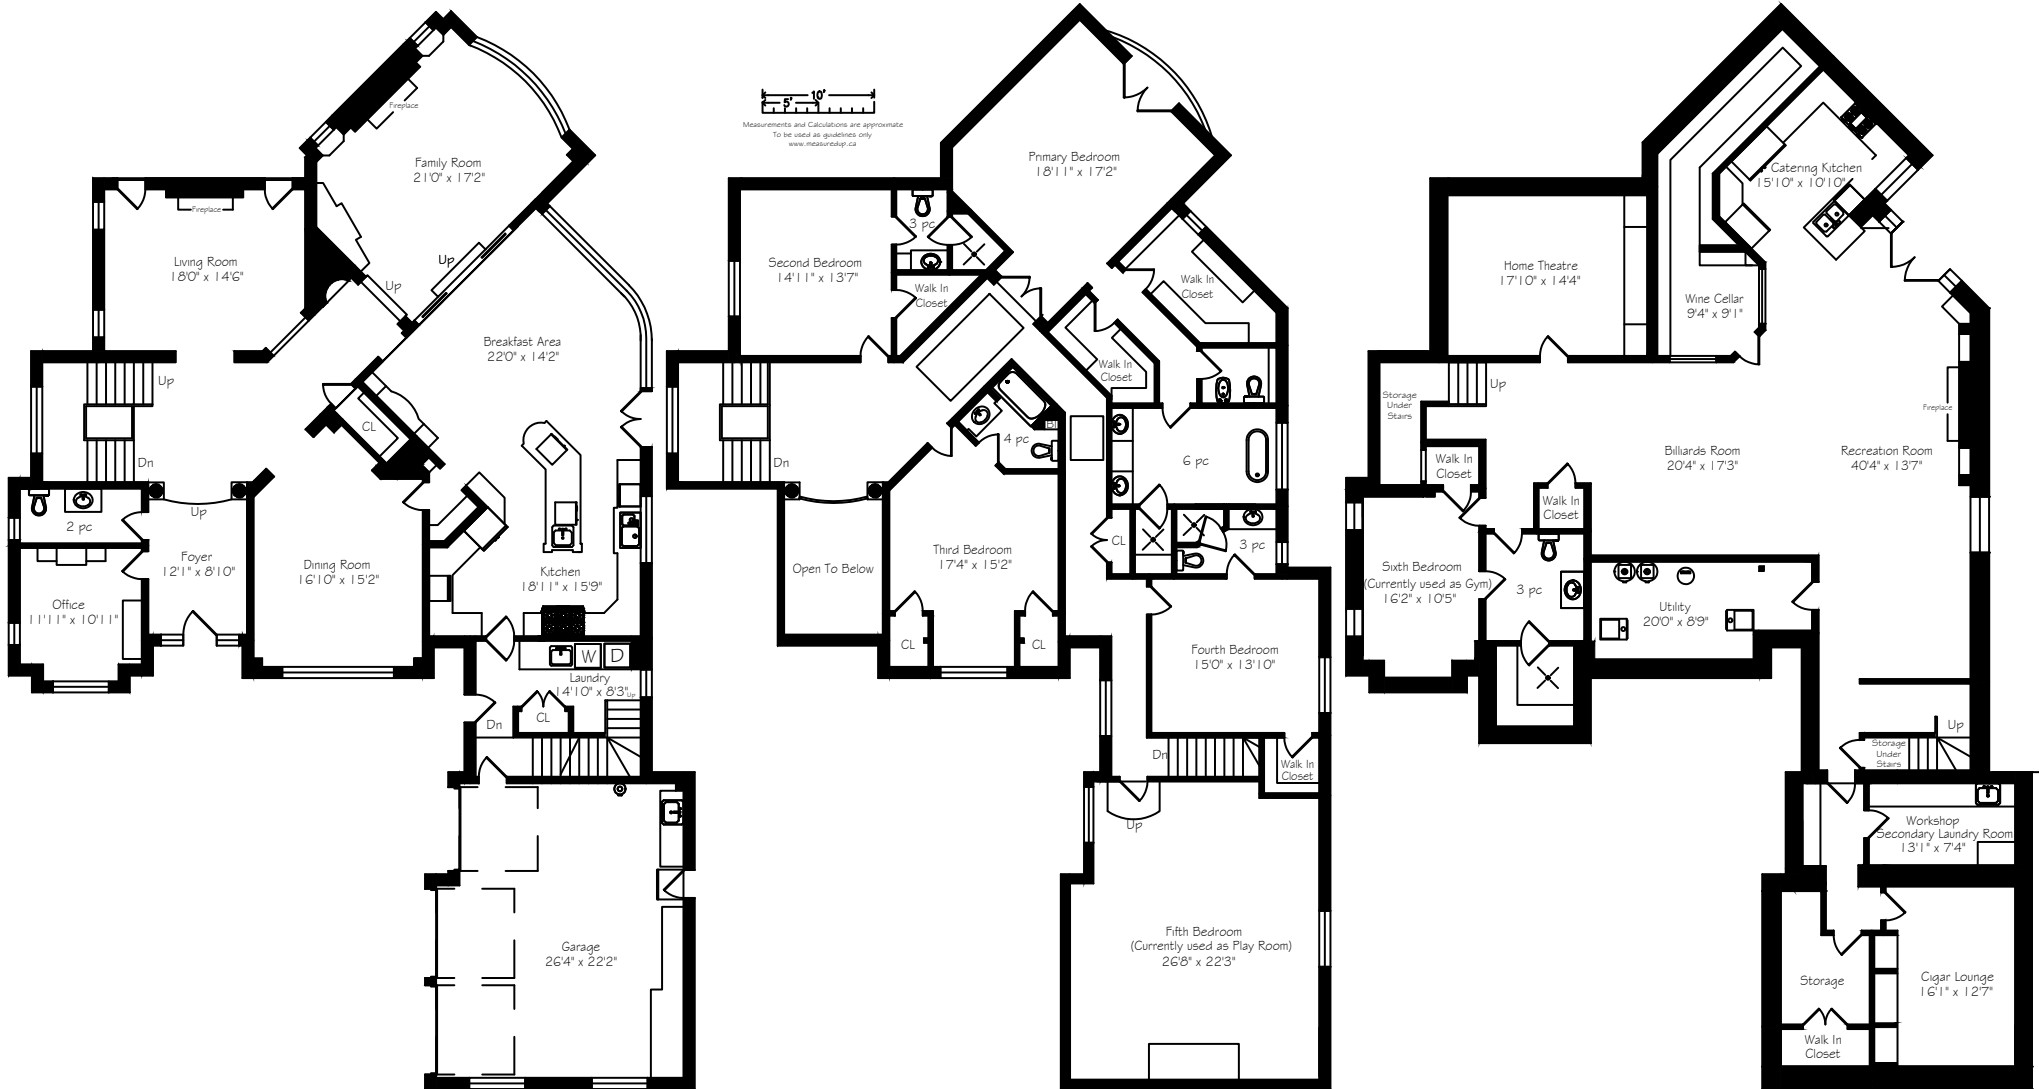

HEAPS ESTRIN

REAL ESTATE TEAM

55 Valecrest Drive

Main Floor
2751 Square Feet
+ 648 Garage

Second Floor
3140 Square Feet

Lower Level
3475 Square Feet