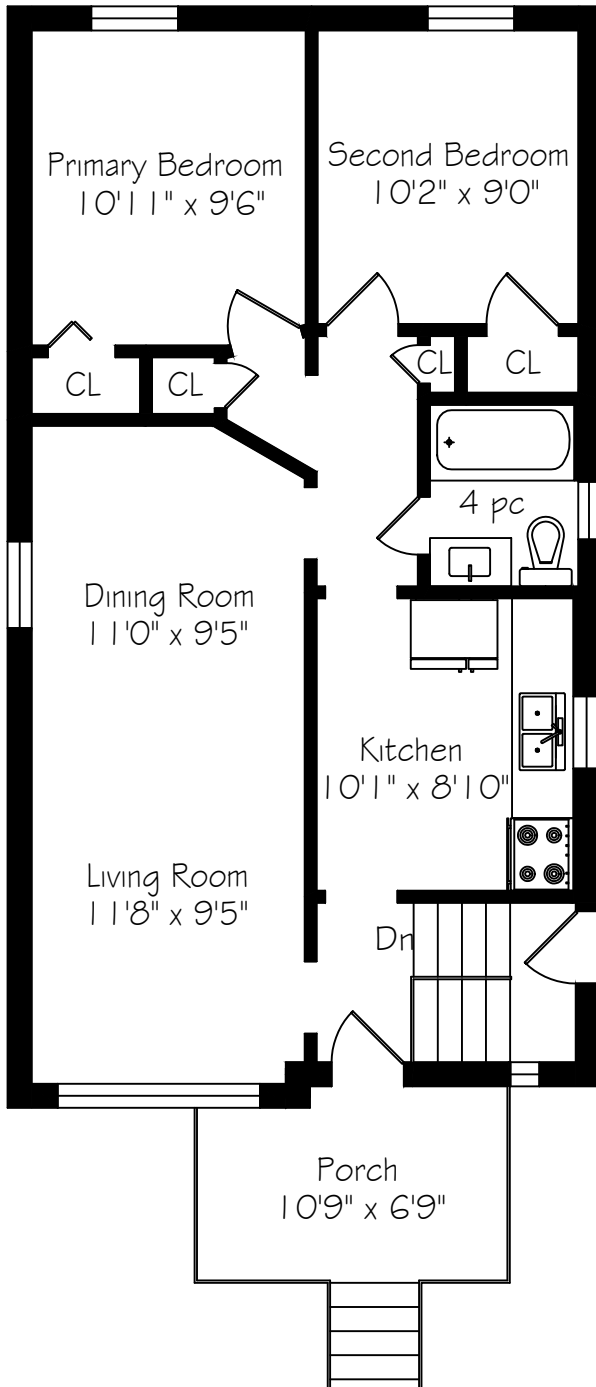

Measurements and Calculations are approximate
To be used as guidelines only
www.measuredup.ca

Main Floor
772 Square Feet

Lower Level
837 Square Feet