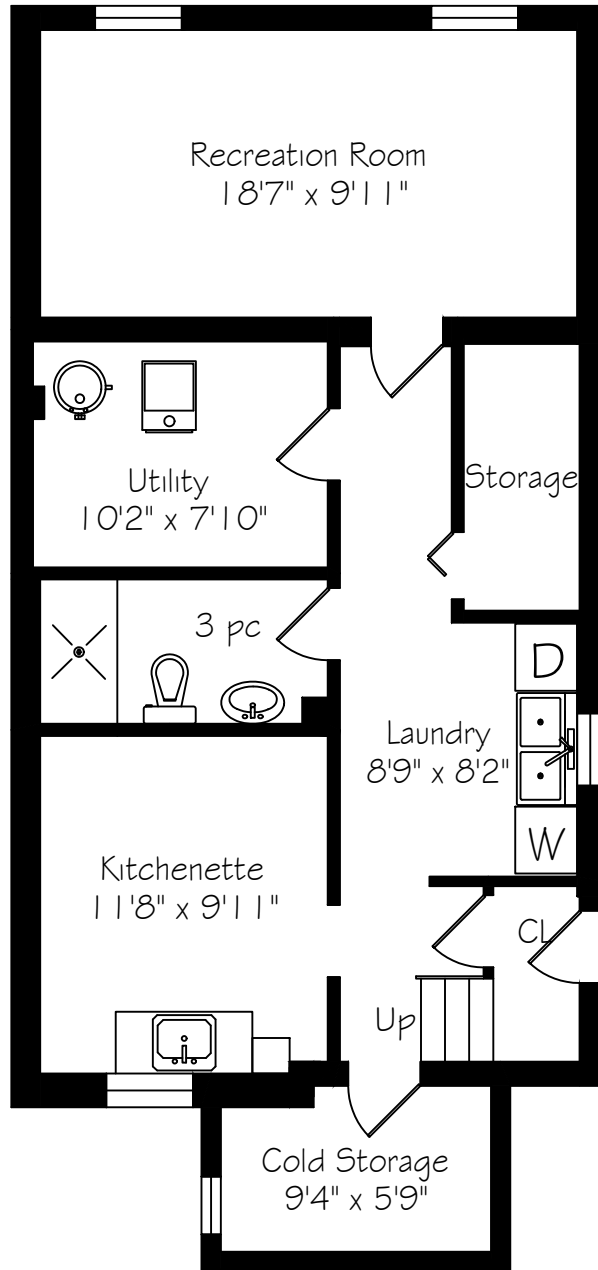

Measurements and Calculations are approximate
To be used as guidelines only
www.measuredup.ca

Main Floor
772 Square Feet

Lower Level
837 Square Feet