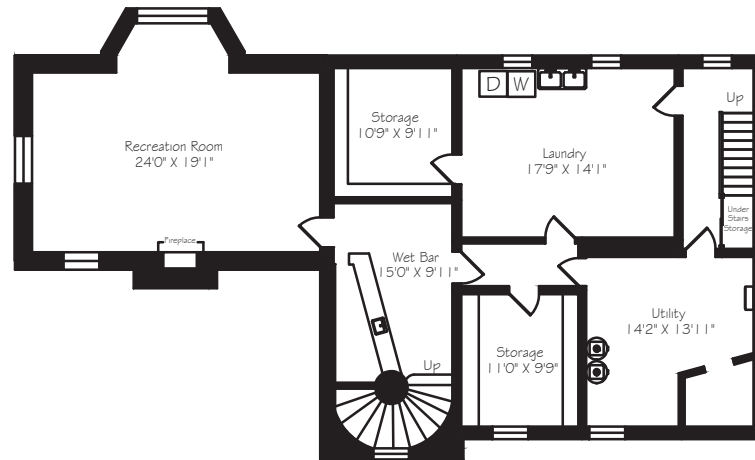

69 Bayview Ridge

Main Floor
1994 Square Feet
+ 403 Garage

Second Floor
2281 Square Feet

Lower Level
1716 Square Feet