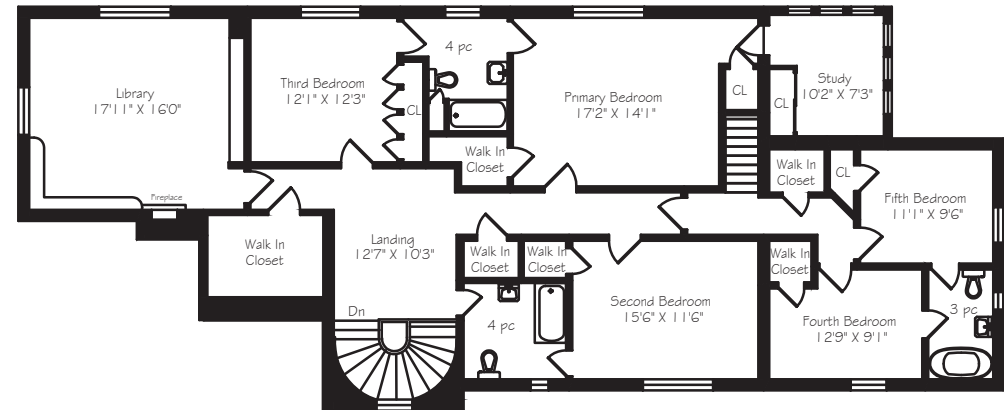

69 Bayview Ridge

Main Floor
1994 Square Feet
+ 403 Garage

Second Floor
2281 Square Feet

Lower Level
1716 Square Feet