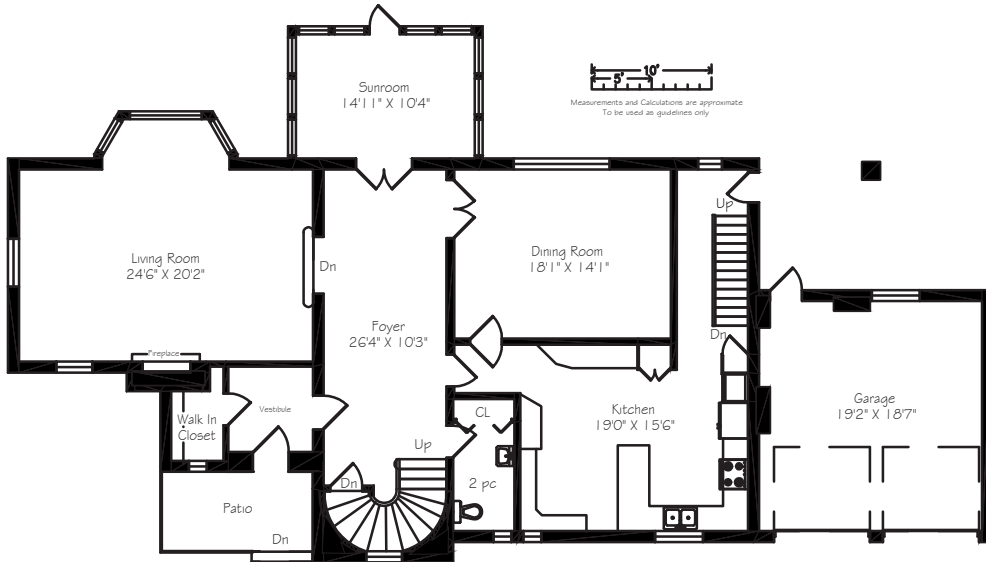

69 Bayview Ridge

Main Floor
1994 Square Feet
+ 403 Garage

Second Floor
2281 Square Feet

Lower Level
1716 Square Feet