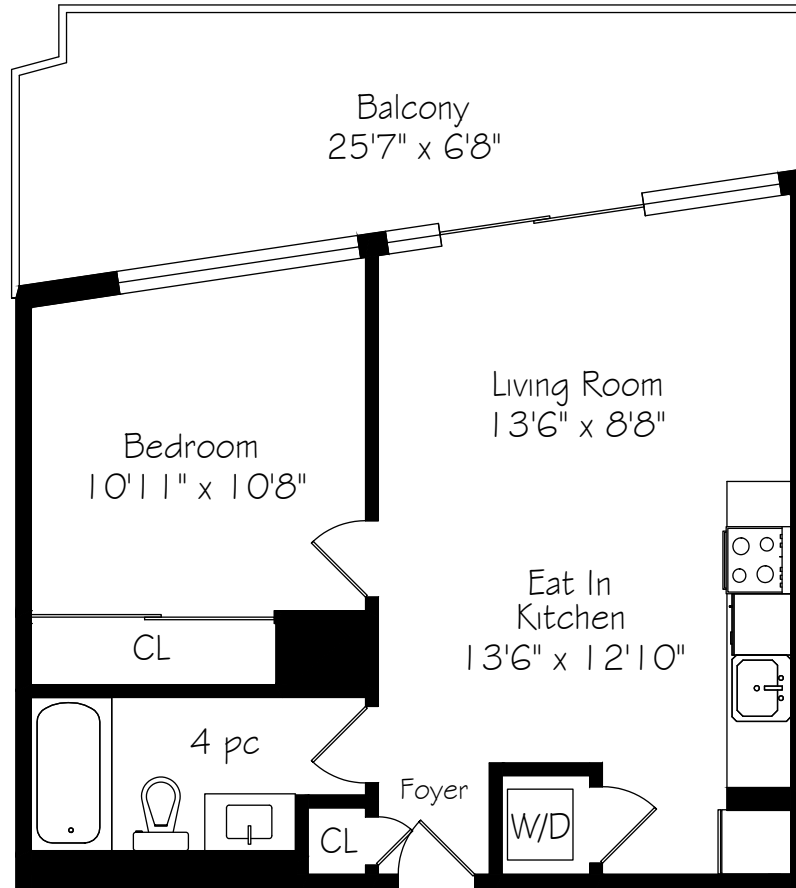

99 The Donway West #210

550 Square Feet
+ 180 Balcony

Measurements and Calculations are approximate
To be used as guidelines only
www.measuredup.ca