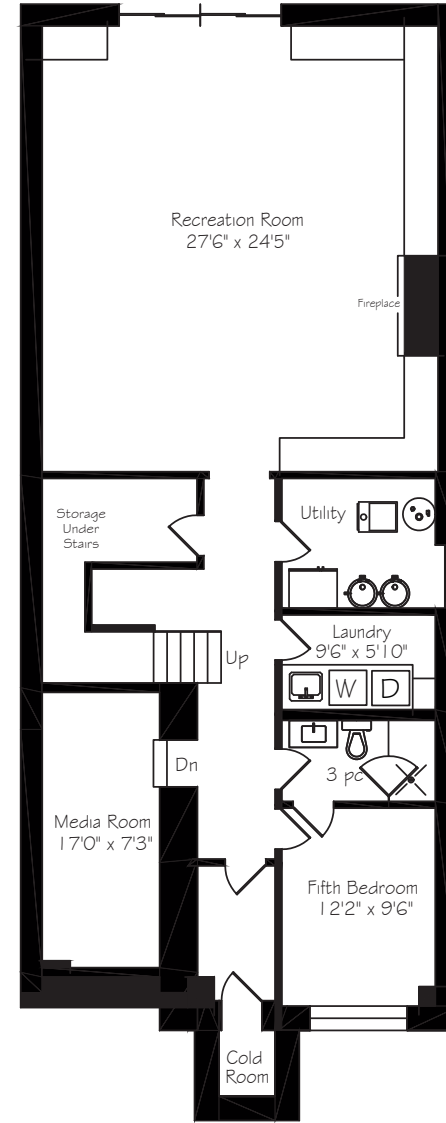

Lower Level
1737 Square Feet