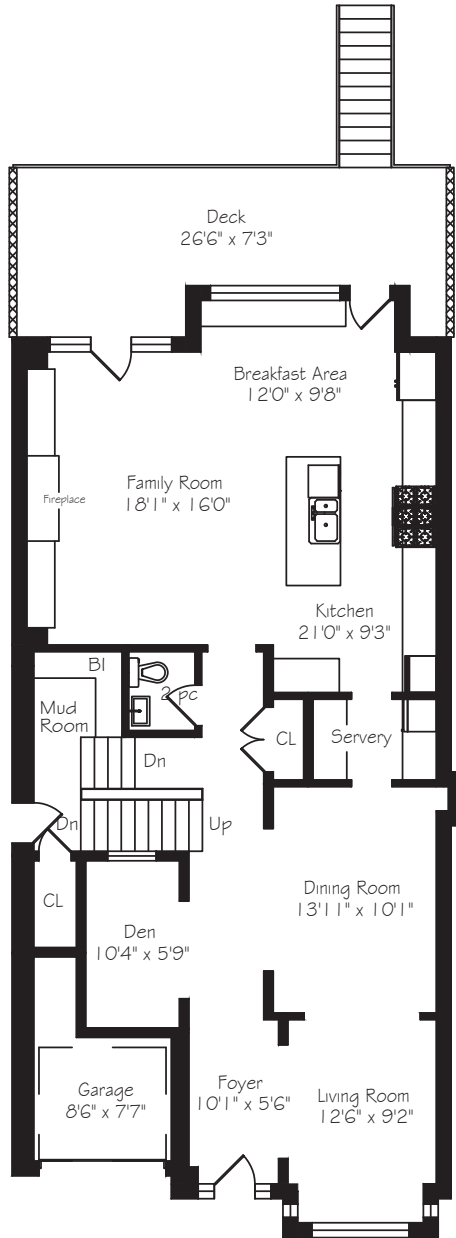

HEAPS ESTRIN

REAL ESTATE TEAM

235 Bessborough Drive

Main Floor
1390 Square Feet
+ 103 Garage