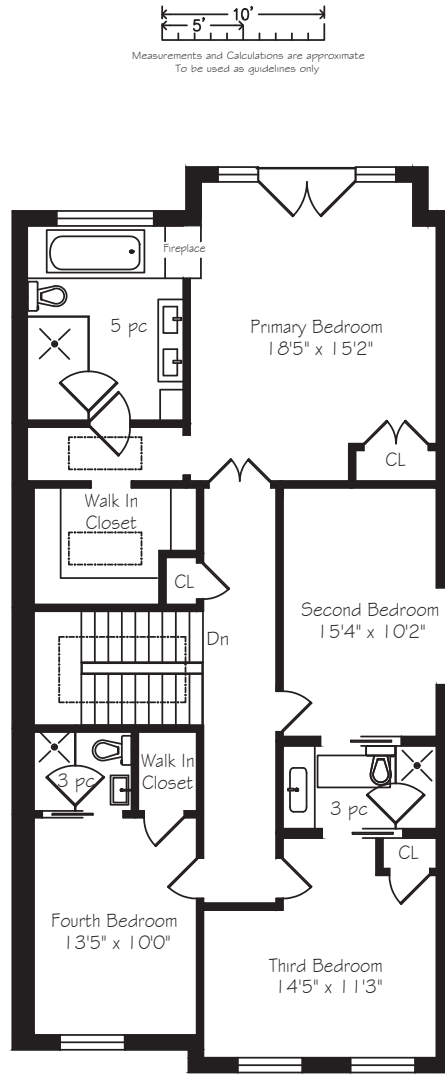

Second Floor
1469 Square Feet