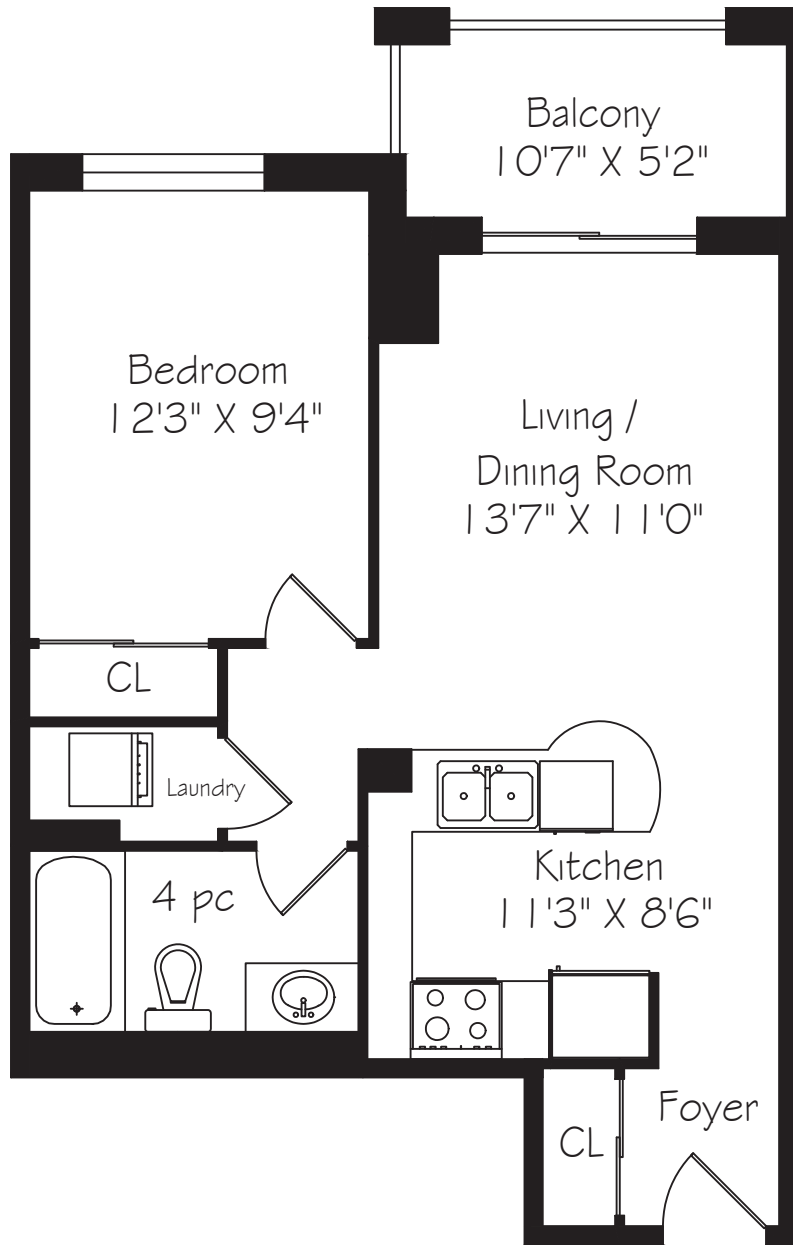

# 18 Kenaston Gardens Unit 801

545 Square Feet  
+ 50 Balcony

Measurements and Calculations are approximate  
To be used as guidelines only