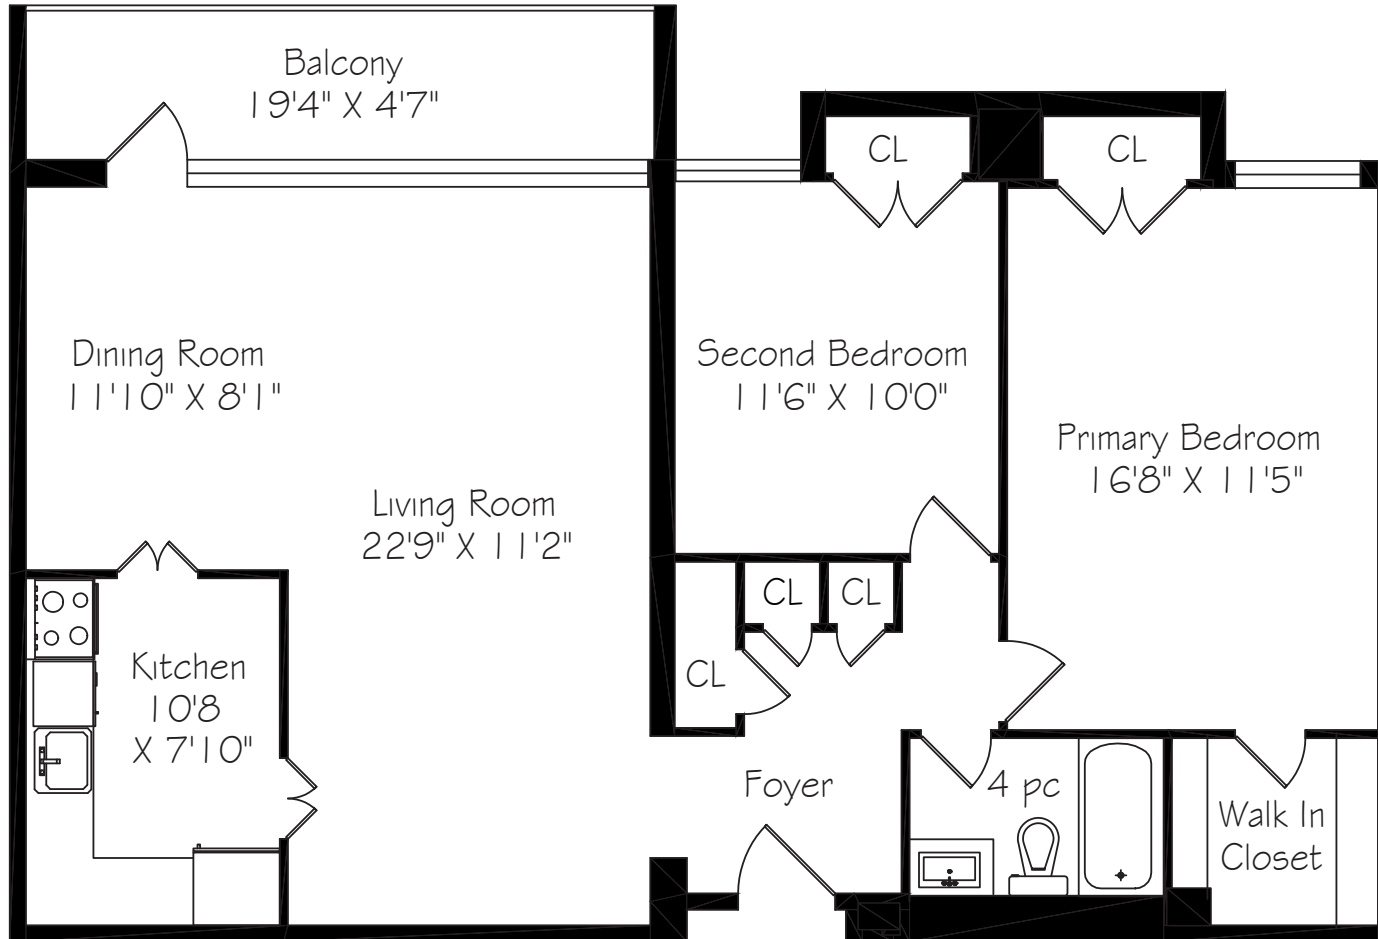

HEAPS ESTRIN
REAL ESTATE TEAM

360 Ridelle Avenue, Unit 704

1030 Square Feet
+ 90 Balcony

Measurements and Calculations are approximate
To be used as guidelines only