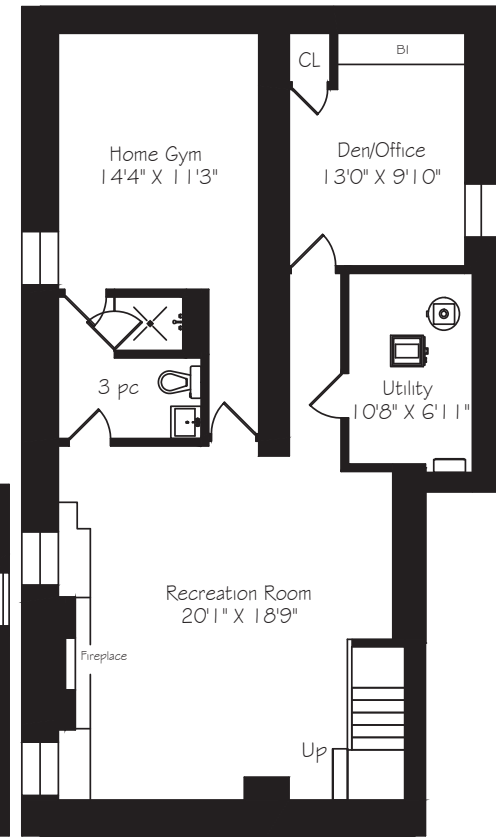

# 458 Heath Street

Main Floor  
1348 Square Feet

Second Floor  
1330 Square Feet

Lower Level  
1160 Square Feet