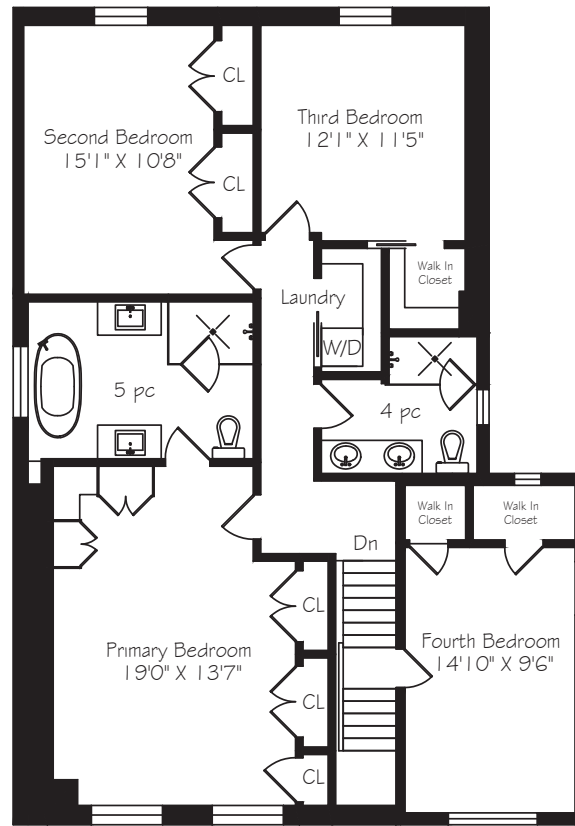

# 458 Heath Street

Main Floor  
1348 Square Feet

Second Floor  
1330 Square Feet

Lower Level  
1160 Square Feet