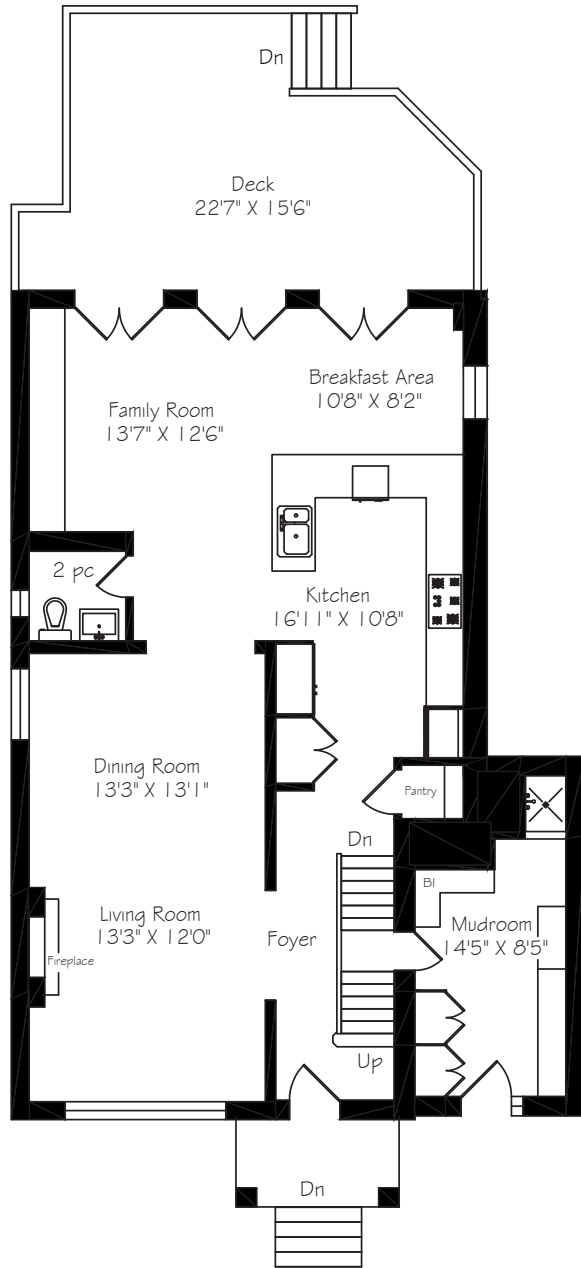

# 458 Heath Street

Main Floor  
1348 Square Feet

Second Floor  
1330 Square Feet

Lower Level  
1160 Square Feet