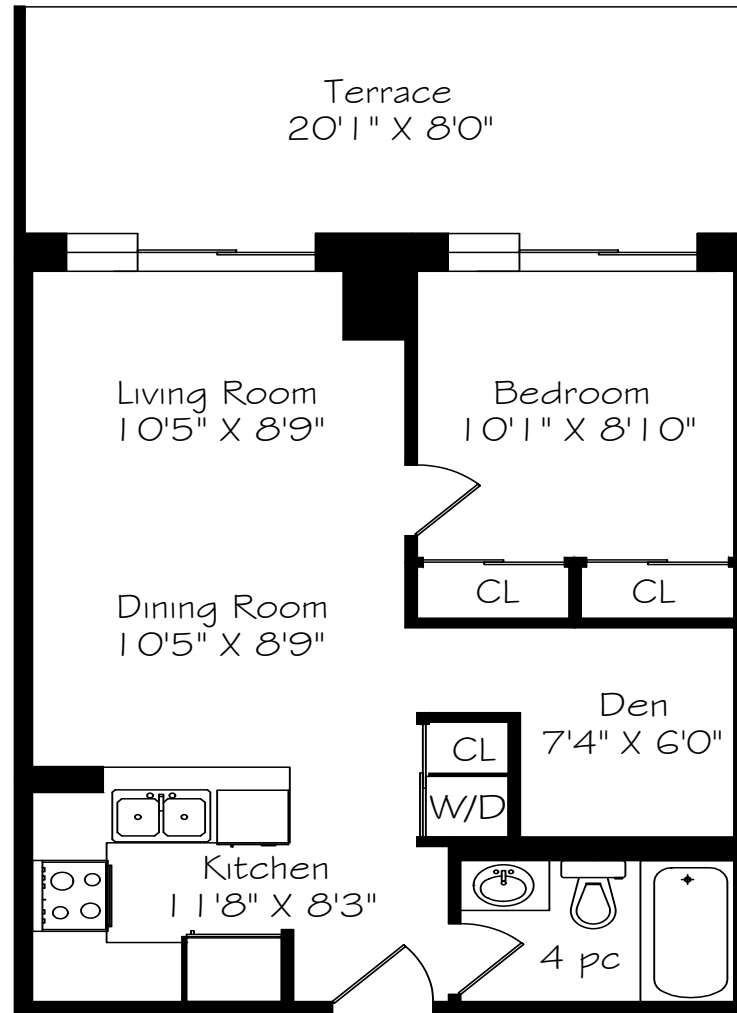

120 Dallimore Cir #210

Suite 209
555 Square Feet
+ 160 Terrace

A scale bar at the bottom of the page shows a total length of 10 feet, divided into two 5-foot segments. The first segment is labeled '5'' and the second is labeled '10''.